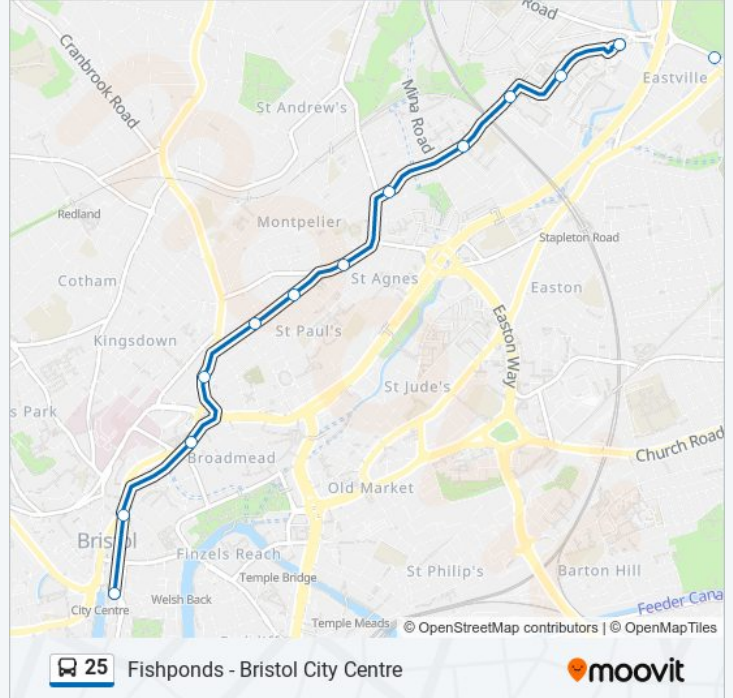

Fishponds - Bristol City Centre

Get The App

The 25 bus line (Fishponds - Bristol City Centre) has 2 routes. For regular weekdays, their operation hours are:
 (1) Bristol City Centre: 07:26 - 19:00(2) Fishponds: 07:15 - 18:30
 Use the Moovit App to find the closest 25 bus station near you and find out when is the next 25 bus arriving.

Direction: Bristol City Centre

20 stops

[VIEW LINE SCHEDULE](#)

- Straits Parade, Fishponds
- New Station Road, Fishponds
- Channon's Hill, Fishponds
- Lodge Causeway, Fishponds
- Alcove Road, Fishponds
- Huyton Road, Eastville
- Royate Hill, Eastville
- Eastville Park, Eastville
- Eastgate Centre, Eastville
- Eastgate Road, Eastville
- Narrowways Road, Eastville
- Stafford Road, St Werburghs
- Sevier Street, St Werburghs
- Brook Road, St Werburghs
- Denbigh Street, St Pauls
- Brigstocke Road, St Pauls
- Stokes Croft, Kingsdown
- The Haymarket, Broadmead
- The Centre, Bristol City Centre
- The Centre, Bristol City Centre

25 bus Info

Direction: Bristol City Centre

Stops: 20

Trip Duration: 25 min

Line Summary:

Direction: Fishponds

23 stops

[VIEW LINE SCHEDULE](#)

25 bus Info

Direction: Fishponds

Stops: 23

Trip Duration: 25 min

Line Summary:

Lodge Causeway, Fishponds
Channon's Hill, Fishponds
Channon's Hill, Fishponds
New Station Road, Fishponds
Straits Parade, Fishponds