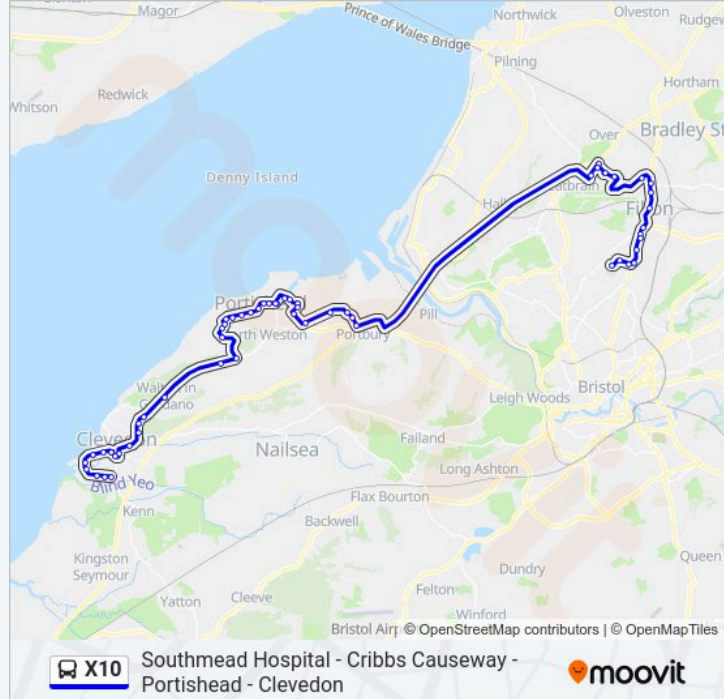

Portishead Ecology Park, Sheepway

Conference Close, Sheepway

The Vale, Portishead

Galingale Way, Portishead

Marina Healthcare Centre, Portishead

Harbour Road, Portishead

Parish Wharf, Portishead

The Precinct, Portishead

Combe Road, Portishead

Downside, Portishead

Rippleside, Portishead

Channel View Road, Portishead

The Triangle, Portishead

High Down Schools, Portishead

Bruton Avenue, Portishead

Merlin Park, Portishead

Gaunts Close, Portishead

Police & Fire Hq, Portishead

Nightingale Rise, Portishead

Clevedon Road, Weston-In-Gordano

Hill Lane, Weston-In-Gordano

Village Hall, Walton-In-Gordano

Conygar Close, Clevedon

Clevedon School, Clevedon

All Saints Lane, Clevedon

Clevedon Health Centre, Clevedon

Triangle, Clevedon

Great Western Road, Clevedon

Curzon Cinema, Clevedon

Victoria Road, Clevedon

Salthouse Fields, Clevedon

Saltings Close, Clevedon