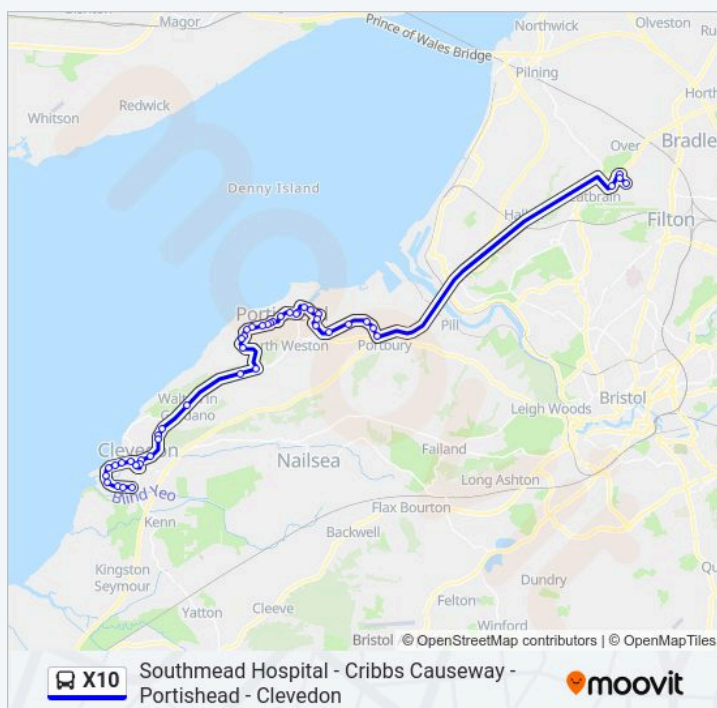

Police & Fire Hq, Portishead

Gaunts Close, Portishead

Merlin Park, Portishead

Bruton Avenue, Portishead

High Down Schools, Portishead

X10 bus Time Schedule

Cribbs Causeway Route Timetable:

Sunday	Not Operational
Monday	Not Operational
Tuesday	Not Operational
Wednesday	Not Operational
Thursday	Not Operational
Friday	Not Operational
Saturday	10:12 - 15:22

X10 bus Info

Direction: Cribbs Causeway

Stops: 46

Trip Duration: 50 min

Line Summary:

Southmead Hospital - Cribbs Causeway - Portishead - Clevedon

Lower Down, Portishead

The Triangle, Portishead

Avon Way, Portishead

Channel View Road, Portishead

Downside, Portishead

Combe Road, Portishead

The Precinct, Portishead

Parish Wharf, Portishead

Harbour Road, Portishead

Marina Healthcare Centre, Portishead