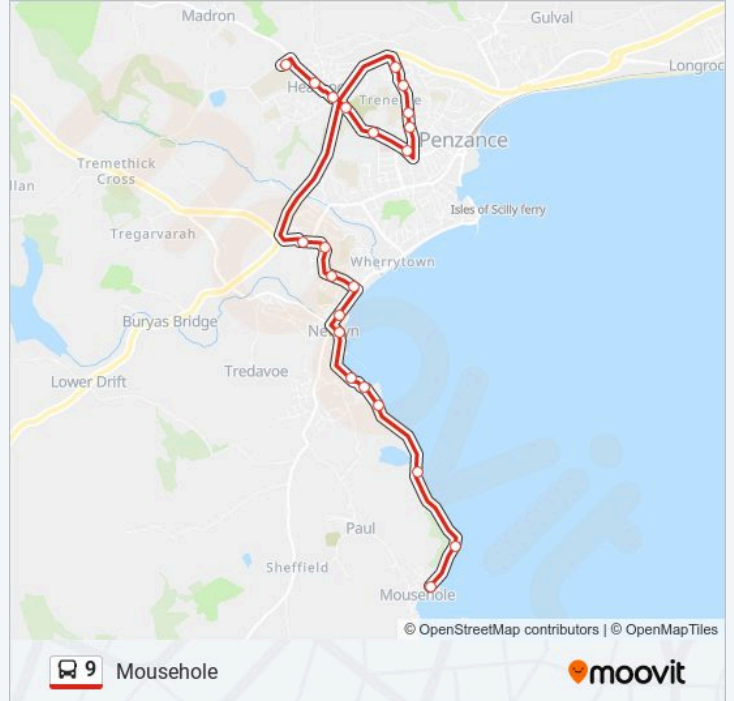

Direction: Mousehole

22 stops

[VIEW LINE SCHEDULE](#)

- Mounts Bay School, Heamoor
- Haig Place, Heamoor
- Sona Merg Close, Heamoor
- Pink Lodge, Penzance
- St Clare, Penzance
- St Clare Street, Penzance
- Tremenhere Road, Chyandour
- Humphry Davy School, Penzance
- The Close, Penzance
- Treneere Stores, Penzance
- Rope Walk, Penzance
- Croft Road, Penzance
- Creeping Lane, Penzance
- Bottom Of Lidden Road, Penzance
- Newlyn Art Gallery, Newlyn
- Newlyn Bridge, Newlyn
- Red Lion, Newlyn
- Fishermans Arms, Newlyn
- Lay By, Newlyn
- Roskilly, Newlyn
- Caravan Park, Mousehole

9 bus Time Schedule

Mousehole Route Timetable:

Sunday	Not Operational
Monday	15:05
Tuesday	15:05
Wednesday	15:05
Thursday	15:05
Friday	15:05
Saturday	Not Operational

9 bus Info

Direction: Mousehole

Stops: 22

Trip Duration: 28 min

Line Summary:

The Old Coastguard Hotel, Mousehole

Direction: Penzance

19 stops

[VIEW LINE SCHEDULE](#)

The Old Coastguard Hotel, Mousehole

Caravan Park, Mousehole

Roskilly, Newlyn

Opp Lay By, Newlyn

Navy Inn Court, Newlyn

Red Lion, Newlyn

Newlyn Bridge, Newlyn

Bottom Of Lidden Road, Penzance

Creeping Lane, Penzance

Croft Road, Penzance