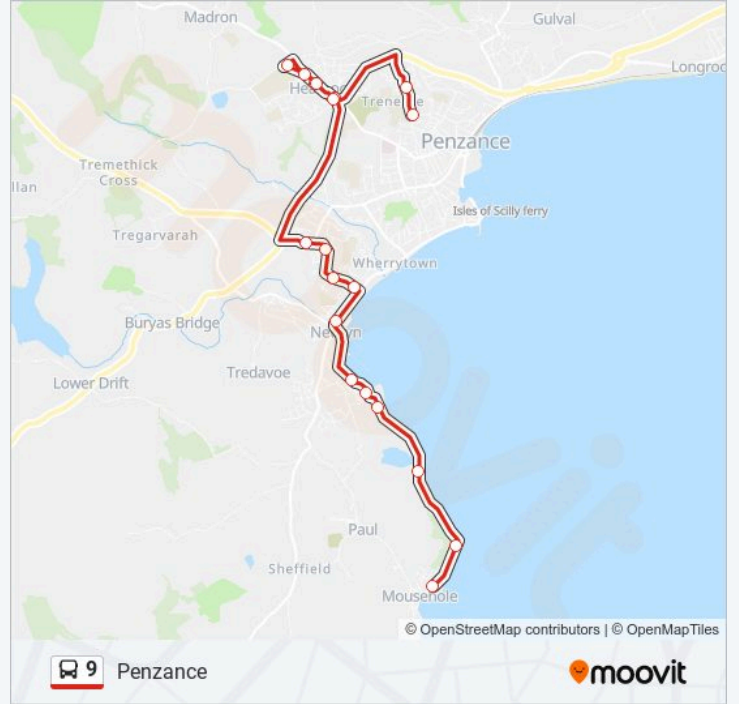

9 bus time schedules and route maps are available in an offline PDF at moovitapp.com. Use the Moovit App to see live bus times, train schedule or subway schedule, and step-by-step directions for all public transit in South West.

© 2024 Moovit - All Rights Reserved