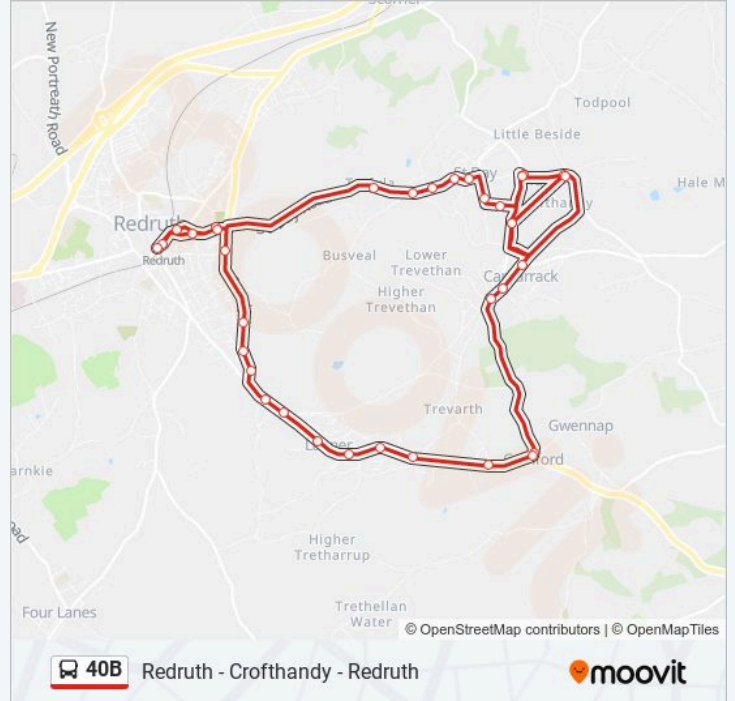

Hall, Crofthandy

Wheal Jewel, St Day

Hall, Crofthandy

Skyber Vean, St Day

St Day Holiday Park, St Day

Church Street, St Day

Post Office, St Day

Chapel Street, St Day

Vogue Hill, Vogue

Vogue

Little Trefula, Vogue

Cemetery, Redruth

Trefusis Terrace, Redruth

Railway Station, Redruth

40B bus time schedules and route maps are available in an offline PDF at moovitapp.com. Use the Moovit App to see live bus times, train schedule or subway schedule, and step-by-step directions for all public transit in South West.

© 2024 Moovit - All Rights Reserved