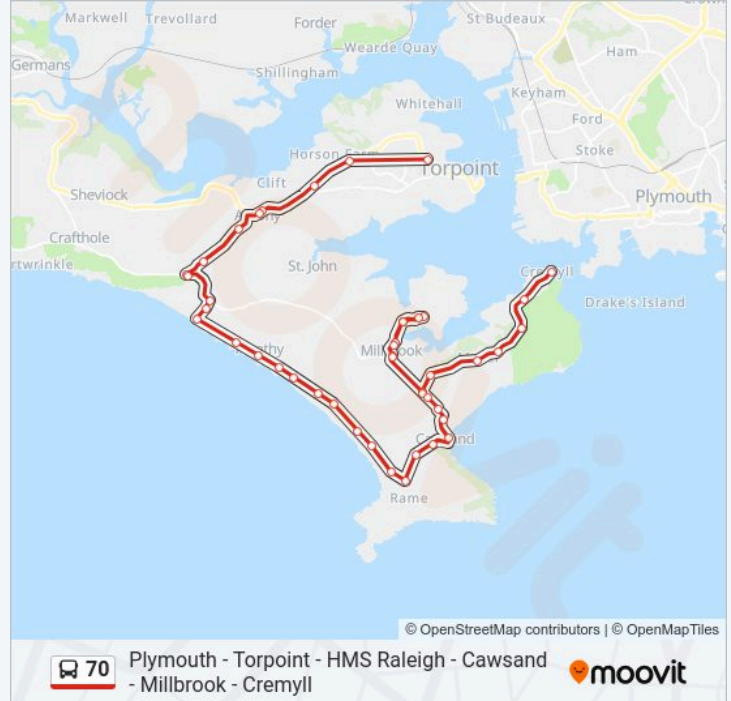

Lay By, Whitsand Bay

Rame View Cafe, Whitsand Bay

Whitsand Bay Holiday Park, Whitsand Bay

Tregonhawke Path To Beach, Whitsand Bay

Farmers Field Car Park, Freathy

Shelter, Freathy

Sharrow Point, Freathy

Tregantle Beach Corner, Freathy

Tregantle Beach, Freathy

Tregantle Fort Car Park, Antony

Tregantle Fort, Antony

Tregantle Fort, Antony

Lower Tregantle, Antony

St John Turn, Antony

The Carew Arms, Antony

Village Shop, Antony

St John Turning, Antony

Horson Cottages, Maryfield

School, Torpoint

Direction: Cremyll

84 stops

[VIEW LINE SCHEDULE](#)

Royal Parade, Plymouth City Centre

Western Approach, Plymouth City Centre