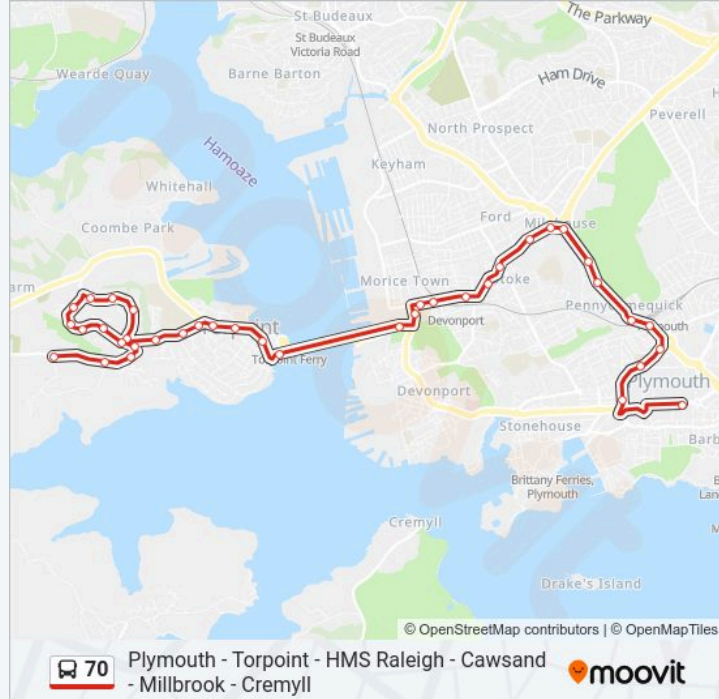

70 bus Info

Direction: Torpoint

Stops: 38

Trip Duration: 48 min

Line Summary:

Ross Street, Devonport

Utc Plymouth, Devonport

Ferry Road, Devonport

Torpoint Ferry, Torpoint

Harvey Street, Torpoint

Antony Road Sainsburys, Torpoint

Cadet Hut, Torpoint

Bus Depot, Torpoint

School, Torpoint

Sycamore Drive, Torpoint

Goad Close, Torpoint

Clegg Avenue, Torpoint

Kernow Close, Torpoint

Goad Avenue, Torpoint

Borough Park, Torpoint

Trevithick Avenue, Torpoint

Kynance Close, Torpoint

Pendennis Close, Torpoint

Davy Close, Torpoint

Goad Avenue Bottom, Torpoint

Hawthorn Avenue, Torpoint

Pencair Avenue, Torpoint

Hms Raleigh, Torpoint

70 bus time schedules and route maps are available in an offline PDF at moovitapp.com. Use the Moovit App to see live bus times, train schedule or subway schedule, and step-by-step directions for all public transit in South West.