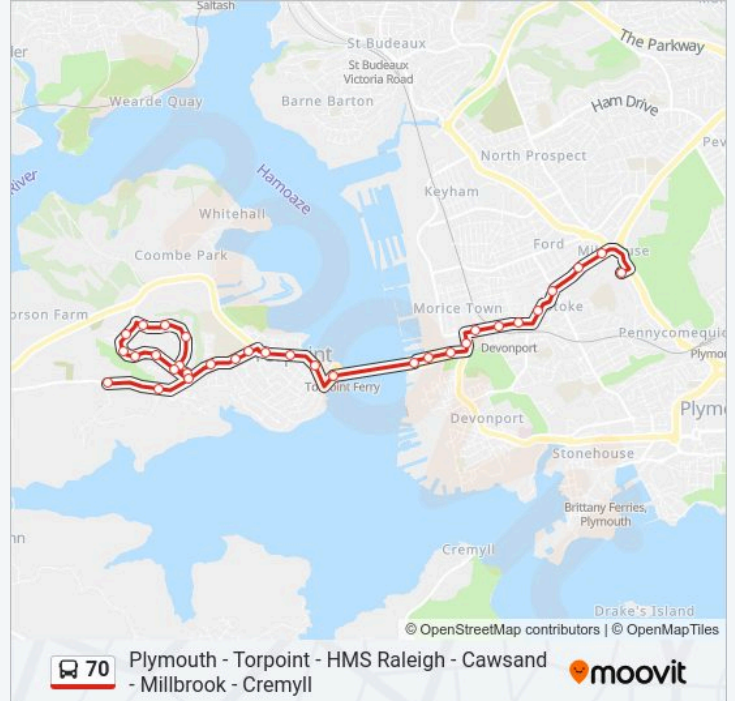

Line Summary:

Harvey Street, Torpoint

Torpoint Ferry, Torpoint

Torpoint Ferry, Devonport

Pottery Road, Devonport

Ferry Road, Devonport

Utc Plymouth, Devonport

Ross Street, Devonport

Victoria Place, Devonport

Keppel Place, Stoke

Indian Inn, Stoke

Stoke Ford Hill, Stoke

Milehouse Road West, Milehouse

Milehouse Road East, Milehouse

Bus Depot, Milehouse

Direction: Torpoint

70 bus Info

Direction: Torpoint

Stops: 38

Trip Duration: 48 min

Line Summary:

Ross Street, Devonport

Utc Plymouth, Devonport

Ferry Road, Devonport