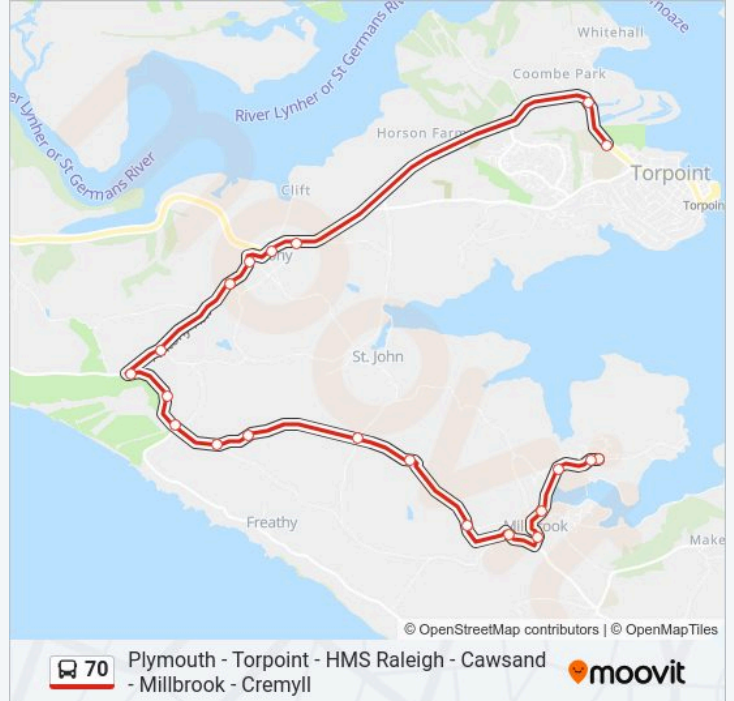

Direction: Milehouse

32 stops

[VIEW LINE SCHEDULE](#)

- Hms Raleigh, Torpoint
- Pencair Avenue, Torpoint
- Goad Avenue, Torpoint
- Goad Close, Torpoint
- Clegg Avenue, Torpoint
- Kernow Close, Torpoint
- Goad Avenue, Torpoint
- Borough Park, Torpoint
- Trevithick Avenue, Torpoint
- Kynance Close, Torpoint
- Pendennis Close, Torpoint
- Davy Close, Torpoint
- Goad Avenue Bottom, Torpoint
- Woodland Way, Torpoint
- School, Torpoint
- Bus Depot, Torpoint
- Cadet Hut, Torpoint
- Antony Road Sainsburys, Torpoint

70 bus Time Schedule

Milehouse Route Timetable:

Monday	23:41
Tuesday	23:41
Wednesday	23:41
Thursday	23:41
Friday	23:41
Saturday	23:41
Sunday	Not Operational

70 bus Info

Direction: Milehouse

Stops: 32

Trip Duration: 36 min

Line Summary: