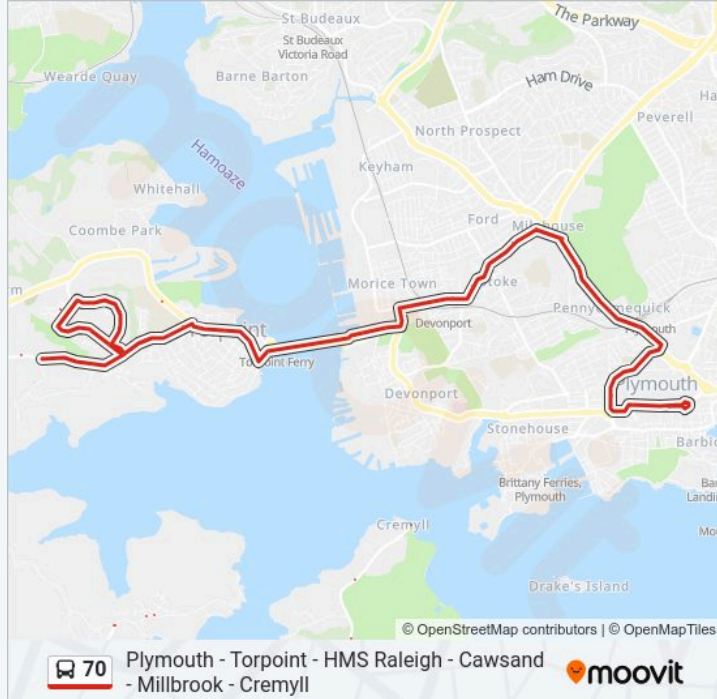

St John Turn, Antony

The Carew Arms, Antony

Village Shop, Antony

St John Turning, Antony

St John Turning, Antony

Trevol Business Park, Torpoint

Hms Raleigh, Torpoint
Pencair Avenue, Torpoint
Goad Avenue, Torpoint
Goad Close, Torpoint
Clegg Avenue, Torpoint
Kernow Close, Torpoint
Goad Avenue, Torpoint
Borough Park, Torpoint
Trevithick Avenue, Torpoint
Kynance Close, Torpoint
Pendennis Close, Torpoint
Davy Close, Torpoint
Goad Avenue Bottom, Torpoint
Woodland Way, Torpoint
School, Torpoint
Bus Depot, Torpoint
School, Torpoint
Cadet Hut, Torpoint
Antony Road Sainsburys, Torpoint
Harvey Street, Torpoint
Torpoint Ferry, Torpoint
Torpoint Ferry, Devonport
Pottery Road, Devonport
Ferry Road, Devonport
Utc Plymouth, Devonport
Ross Street, Devonport
Victoria Place, Devonport
Keppel Place, Stoke
Indian Inn, Stoke
Stoke Ford Hill, Stoke
Milehouse Road West, Milehouse
Milehouse Road East, Milehouse

Derry's Cross North, Plymouth City Centre

Royal Parade, Plymouth City Centre

Direction: Insworke

21 stops

[VIEW LINE SCHEDULE](#)

School, Torpoint

Wilcove Turn, Torpoint

Pedigree Farm, Antony

Line Summary:

Harvey Street, Torpoint

Torpoint Ferry, Torpoint

Torpoint Ferry, Devonport

Pottery Road, Devonport

Ferry Road, Devonport

Utc Plymouth, Devonport

Ross Street, Devonport

70 bus Info

Direction: Torpoint

Stops: 38

Trip Duration: 48 min

Line Summary:

Ross Street, Devonport

Utc Plymouth, Devonport

Ferry Road, Devonport