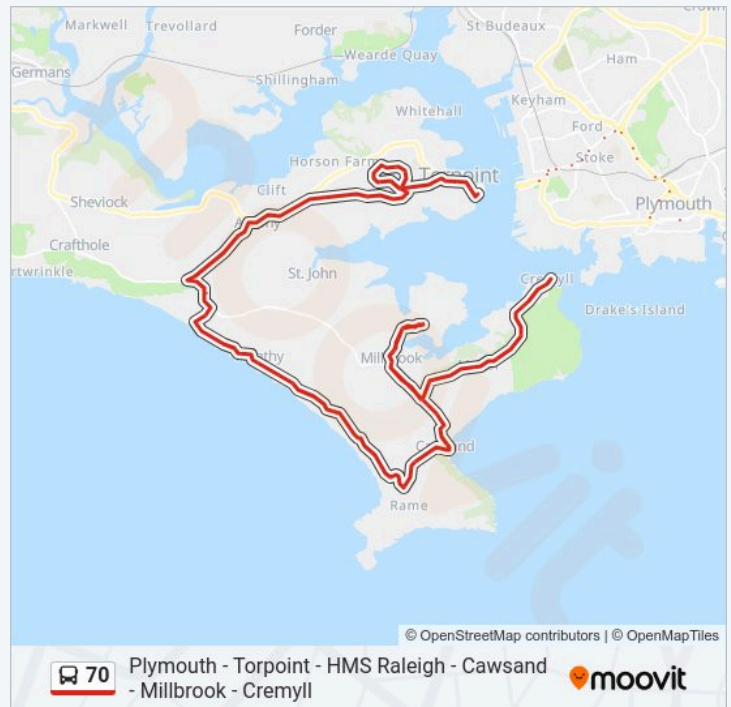

Goad Avenue, Torpoint

Borough Park, Torpoint

Trevithick Avenue, Torpoint

Kynance Close, Torpoint

Pendennis Close, Torpoint

Davy Close, Torpoint

Goad Avenue Bottom, Torpoint

Hawthorn Avenue, Torpoint

Line Summary:

Pencair Avenue, Torpoint

Hms Raleigh, Torpoint

Trevol Business Park, Torpoint

Trevol Road Hay Farm, Antony

St John Turning, Antony

Pedigree Farm, Antony

The Carew Arms, Antony

The Old Vicarage, Antony

St John Turn, Antony

Lower Tregantle, Antony

Tregantle Fort Junction, Antony

Tregantle Fort Main Car Park, Antony

Tregantle Fort Car Park, Antony

Tregantle Beach, Freathy

Tregantle Beach Corner, Freathy