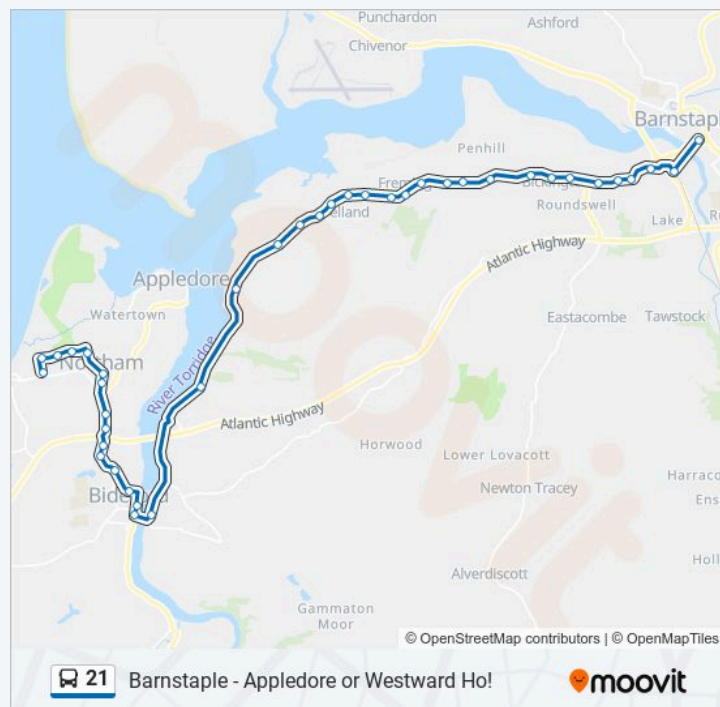

Lagoon View, Lower Yelland

Welch's Lane, Lower Yelland

Rectory Lane, Yelland

Anstey Way, Instow

Westleigh, Instow

Ship on Launch, Bideford

The Quay, Bideford

Bideford Quay, Bideford

Shelter, Westward Ho!

The Links, Westward Ho!

Kingsley Park, Westward Ho!

Eastbourne Terrace, Westward Ho!

Swanswood Gardens, Westward Ho!

Stops: 39

Trip Duration: 49 min

Line Summary: