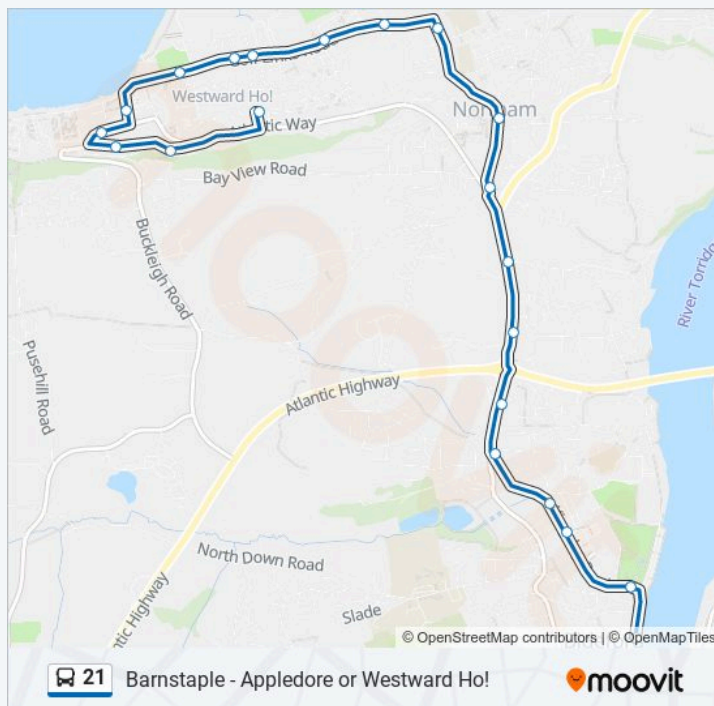

00:10

Saturday

00:10

21 bus Info

Direction: Bideford

Stops: 21

Trip Duration: 18 min

Line Summary:

Direction: Westward Ho!

39 stops

[VIEW LINE SCHEDULE](#)

Bus Station, Barnstaple

Rail Station, Barnstaple

High Wall, Sticklepath

Wrey Arms, Sticklepath

Bickington Road, Roundswell