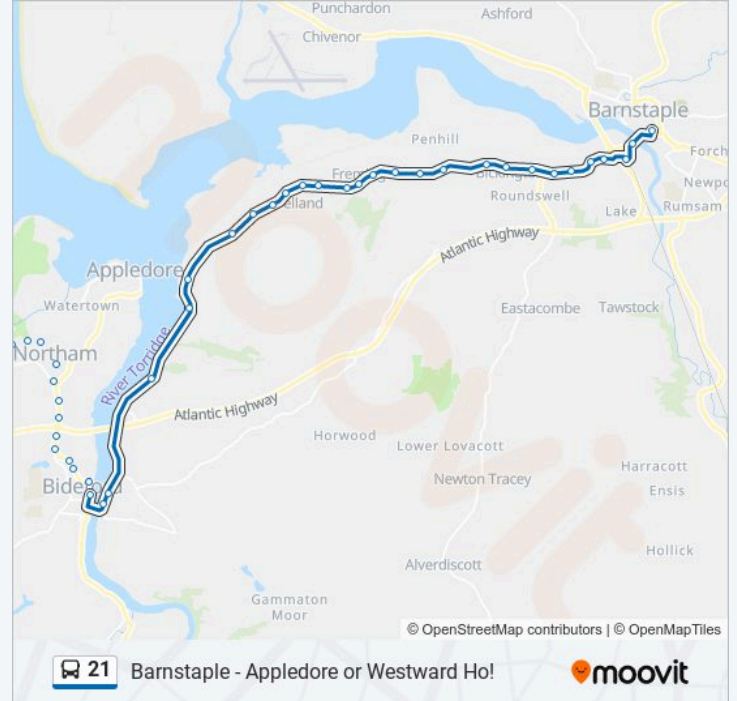

End Of Ellerslie Road, Roundswell

Woodville, Roundswell

Bickington Road, Roundswell

Stafford, Sticklepath

High Wall, Sticklepath

Opposite Station Entrance, Barnstaple

Sticklepath Terrace, Barnstaple

Bus Station, Barnstaple

Direction: Bideford

21 stops

[VIEW LINE SCHEDULE](#)

Swanswood Gardens, Westward Ho!

Kingsley Road, Westward Ho!

21 bus Time Schedule

Bideford Route Timetable:

Sunday	00:10
Monday	00:07
Tuesday	00:10

Atlantic Way, Westward Ho!

Nelson Road, Westward Ho!

Car Park, Westward Ho!

Avon Lane, Westward Ho!

Aysha Gardens, Westward Ho!

Eastbourne Terrace, Westward Ho!

Kingsley Park, Westward Ho!

The Links, Westward Ho!