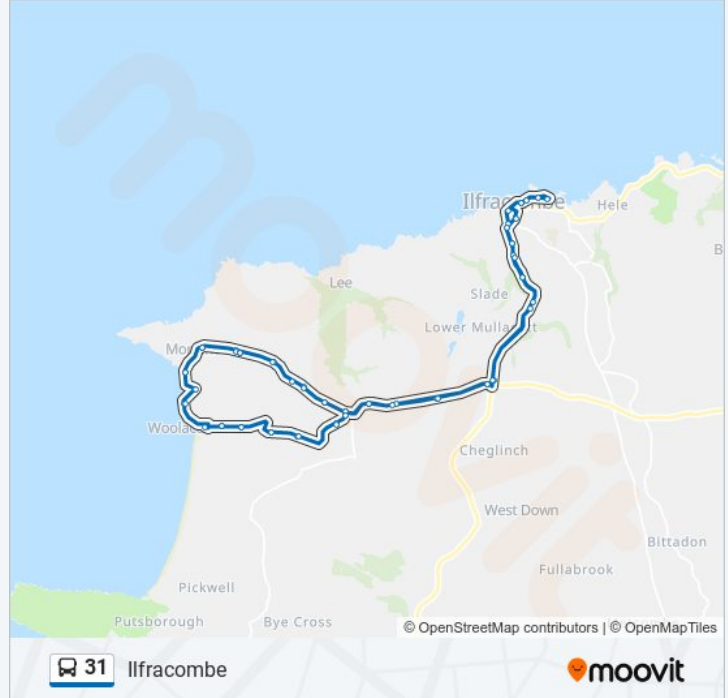

Direction: Ilfracombe

46 stops

[VIEW LINE SCHEDULE](#)

- St James' Place Gardens, Ilfracombe
- Ropery Road, Ilfracombe
- Methodist Church, Ilfracombe
- Garage, Ilfracombe
- The Memorial, Ilfracombe
- The Vicarage, Ilfracombe
- Bicclescombe Park Road, Ilfracombe
- The Nook, Ilfracombe
- Score Lodge, Lower Slade
- Mullacott Cross, Trimstone
- Mullacott Cross, Trimstone
- Mullacott Veterinary Hospital, Trimstone
- Manor Farm, Trimstone
- Lee Cross, Willingcott
- Telephone Box, Ossaborough
- Headlands View Avenue, Ossaborough
- Borough Cross, Woolacombe
- Woolacombe Bay, Woolacombe
- Damage Barton, Morteheo
- Twitchen Holiday Park, Morteheo
- Golf Course, Morteheo
- Post Office, Morteheo

31 bus Info

Direction: Ilfracombe

Stops: 46

Trip Duration: 53 min

Line Summary:

Apartments, Mortehoe

Watersmeet Hotel, Woolacombe

Chichester House, Woolacombe

Golf Range, Trimstone

Mullacott Veterinary Hospital, Trimstone

Mullacott Cross, Trimstone

Mullacott Cross, Trimstone

Score Lodge, Lower Slade

The Nook, Ilfracombe

Post Box, Ilfracombe

The Vicarage, Ilfracombe

Wilder Road Car Park, Ilfracombe

Lidl, Ilfracombe

The Gardens, Ilfracombe

Promenade, Ilfracombe

St James' Place Gardens, Ilfracombe

31 bus time schedules and route maps are available in an offline PDF at moovitapp.com. Use the Moovit App to see live bus times, train schedule or subway schedule, and step-by-step directions for all public transit in South West.