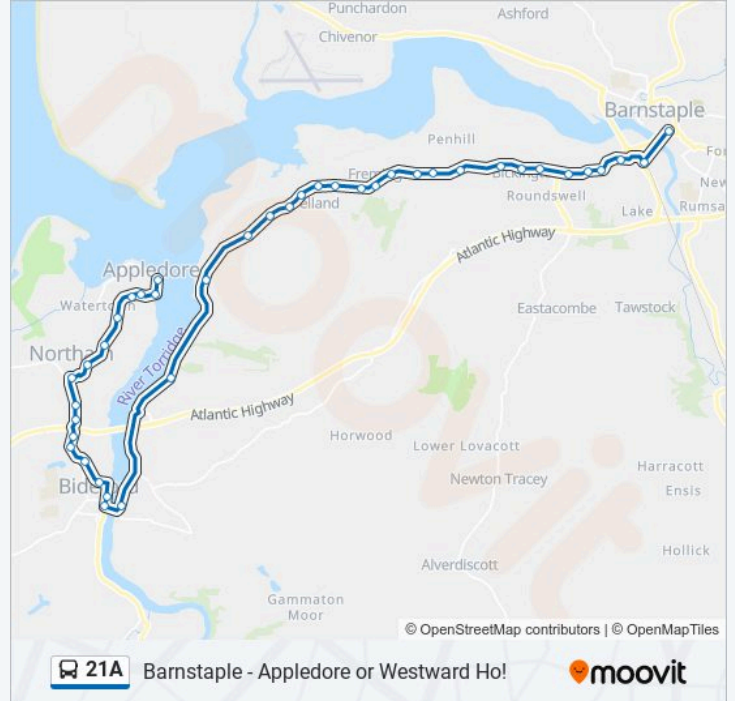

Direction: Barnstaple

43 stops

[VIEW LINE SCHEDULE](#)

Seagate Hotel, Appledore

Marine Parade, Appledore

Pitt Hill, Appledore

Kingsley Avenue, Appledore

Football Ground, Appledore

Knapphouse, Northam

Swimming Pool, Northam

Memorial, Northam

Durrant House Hotel, Northam

Limers Lane, Orchard Hill

21A Barnstaple - Appledore or Westward Ho!

21A bus Time Schedule

Barnstaple Route Timetable:

Sunday	09:04 - 21:30
Monday	07:00 - 21:30
Tuesday	07:00 - 21:30
Wednesday	07:00 - 21:30
Thursday	07:00 - 21:30
Friday	07:00 - 21:30
Saturday	07:00 - 21:30

21A bus Info

Direction: Barnstaple

Stops: 43

Trip Duration: 51 min