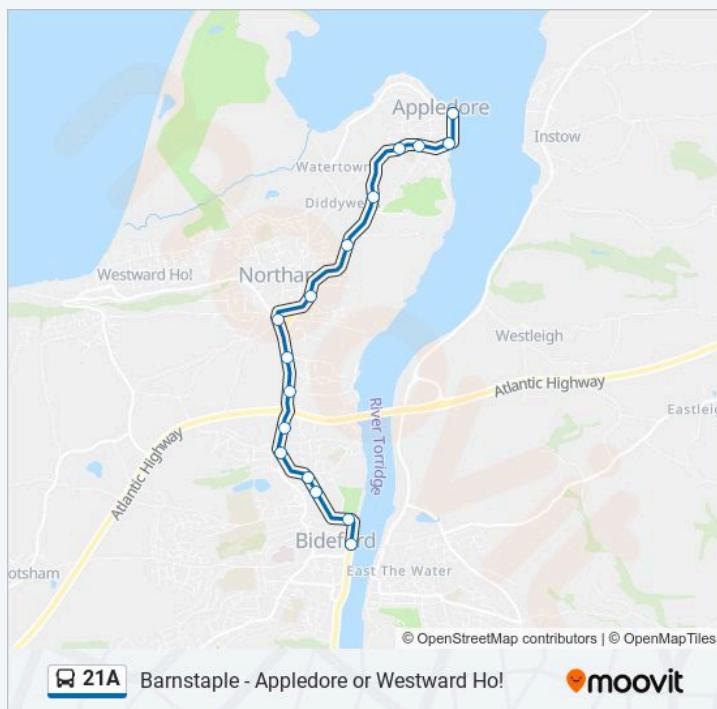

The Sports Ground, Bideford

Kingsley Road, Bideford

Bideford Quay, Bideford

21A bus Time Schedule

Bideford Route Timetable:

Sunday	23:27
Monday	23:27
Tuesday	23:27
Wednesday	23:27
Thursday	23:27
Friday	23:27
Saturday	23:27

21A bus Info

Direction: Bideford

Stops: 16

Trip Duration: 13 min

Line Summary:

21A bus time schedules and route maps are available in an offline PDF at moovitapp.com. Use the Moovit App to see live bus times, train schedule or subway schedule, and step-by-step directions for all public transit in South West.