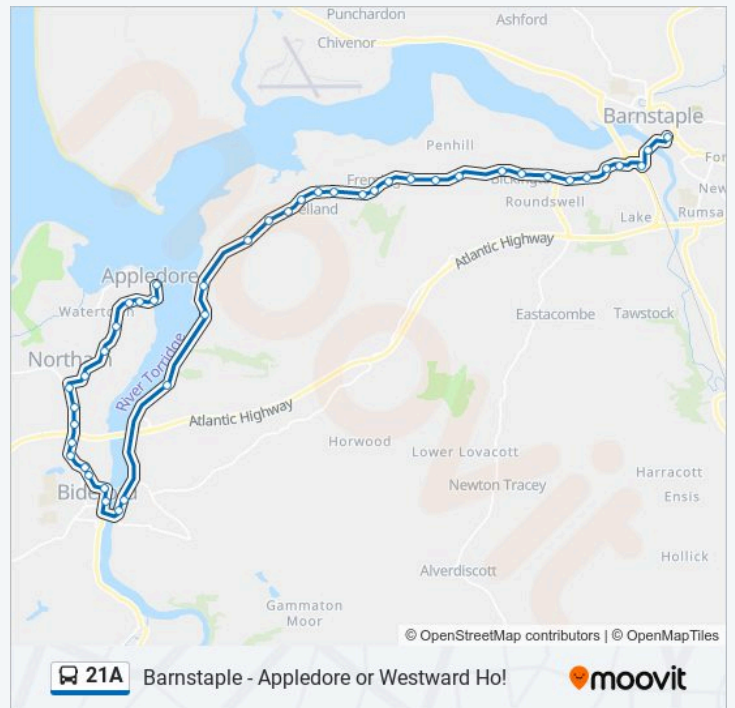

Line Summary:

- Heywood Road, Orchard Hill
- Raleigh Garage, Orchard Hill
- Chanters Road, Orchard Hill
- The Sports Ground, Bideford
- Kingsley Road, Bideford
- Bideford Quay, Bideford
- Ship on Launch, Bideford
- Salterns Terrace, Bideford
- Westleigh, Instow
- Marine Parade, Instow
- Anstey Way, Instow
- Estuary View, Yelland
- Welch's Lane, Lower Yelland
- Lagoon View, Lower Yelland
- Pottery Lane, Lower Yelland
- Post Office, Yelland
- Allenstyle, Yelland
- Yelland Road, Fremington
- Beechfield Road, Fremington
- Beechfield, Fremington
- New Inn, Fremington
- Taw View, Muddlebridge
- Muddlebridge
- Magdala, Bickington
- Garage, Bickington
- End Of Ellerslie Road, Roundswell
- Woodville, Roundswell
- Bickington Road, Roundswell
- Stafford, Sticklepath
- High Wall, Sticklepath
- Opposite Station Entrance, Barnstaple
- Sticklepath Terrace, Barnstaple