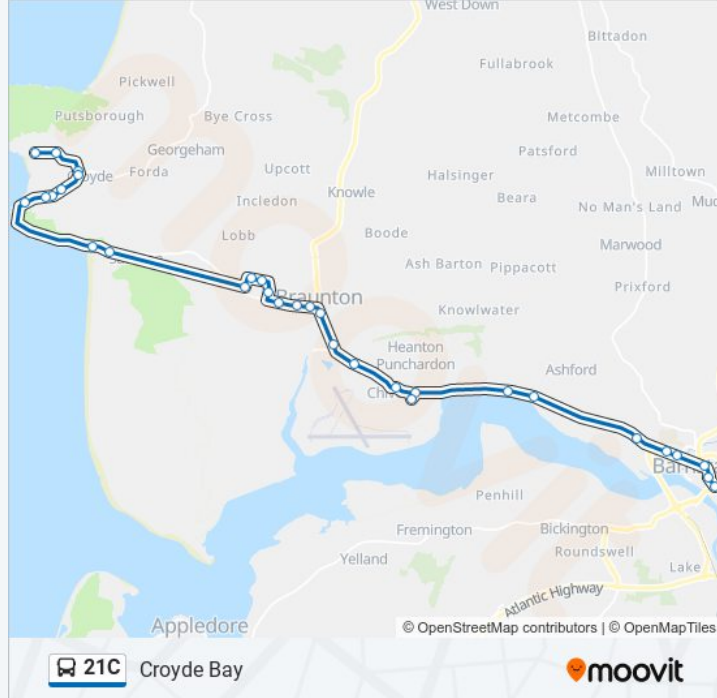

21C bus Info

Direction: Croyde Bay

Stops: 31

Trip Duration: 42 min

Line Summary:

Field Lane, Braunton

Kingsacre, Braunton

Dune View Road, Braunton

Homer Crescent, Braunton

The Garages, Braunton

West Meadow Road, Braunton

Saunton Sands, Saunton

Saunton Sands Hotel, Saunton

Downend, Croyde

Bay Holiday Village, Croyde

Langsfield, Croyde

Bay View Farm, Croyde

Bridge, Croyde

Jones's Hill, Croyde

Pathfields, Croyde Bay

Ruda Holiday Park, Croyde Bay

Direction: Georgeham

41 stops

[VIEW LINE SCHEDULE](#)

21C bus Info

Direction: Georgeham

Stops: 41

Trip Duration: 52 min

Line Summary:

Camp Gates, Chivenor

The Landings, Chivenor

Exeter Road, Wrafton