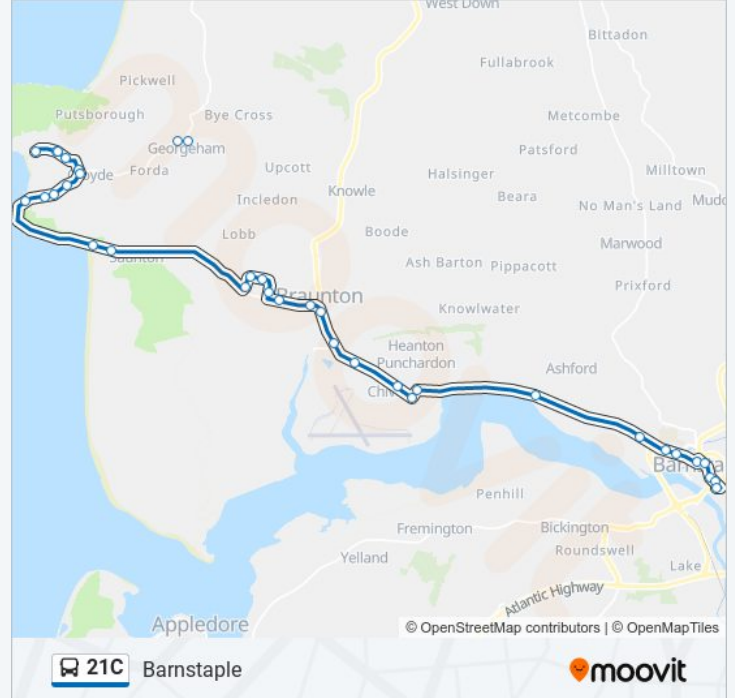

21C bus Info

Direction: Barnstaple

Stops: 36

Trip Duration: 51 min

Line Summary:

Barton Lane, Velator

Exeter Road, Wrafton

The Landings, Chivenor

Barclays Bank, Barnstaple

Queen Street, Barnstaple

Bus Station, Barnstaple

Direction: Croyde Bay

31 stops

[VIEW LINE SCHEDULE](#)

Bus Station, Barnstaple

Queens Theatre, Barnstaple

David's Hill, Georgeham

Direction: Sticklepath

32 stops

[VIEW LINE SCHEDULE](#)

David's Hill, Georgeham

21C bus Time Schedule

Sticklepath Route Timetable:

Sunday	Not Operational
Monday	07:35