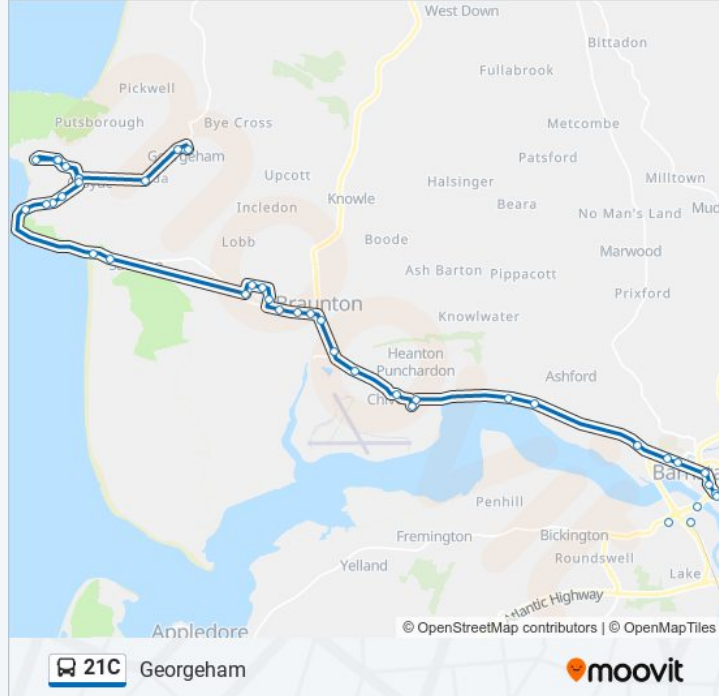

West Meadow Road, Braunton

Saunton Sands, Saunton

Saunton Sands Hotel, Saunton

Downend, Croyde

Bay Holiday Village, Croyde

Langsfield, Croyde

Bay View Farm, Croyde

Bridge, Croyde

Jones's Hill, Croyde

Pathfields, Croyde Bay

Ruda Holiday Park, Croyde Bay

Pathfields, Croyde Bay

Lane End Close, Croyde Bay

Jones's Hill, Croyde

Forda Cross, Georgeham

Williamson Close, Georgeham

David's Hill, Georgeham

Direction: Sticklepath

32 stops

[VIEW LINE SCHEDULE](#)

David's Hill, Georgeham

21C bus Time Schedule

Sticklepath Route Timetable:

Sunday	Not Operational
Monday	07:35