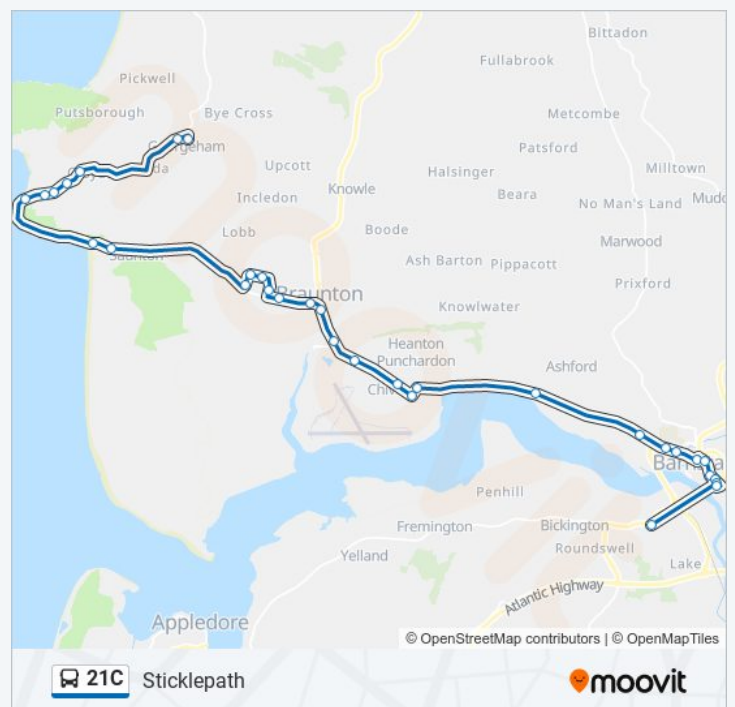

David's Hill, Georgeham

Direction: Sticklepath

32 stops

[VIEW LINE SCHEDULE](#)

David's Hill, Georgeham

21C bus Time Schedule

Sticklepath Route Timetable:

Sunday	Not Operational
Monday	07:35

Tuesday	07:35
Wednesday	07:35
Thursday	07:35
Friday	07:35
Saturday	Not Operational

21C bus Info

Direction: Sticklepath

Stops: 32

Trip Duration: 56 min

Line Summary:

210 bus time schedules and route maps are available in an online PDF at moovitapp.com. Use the Moovit App to see live bus times, train schedule or subway schedule, and step-by-step directions for all public transit in South West.