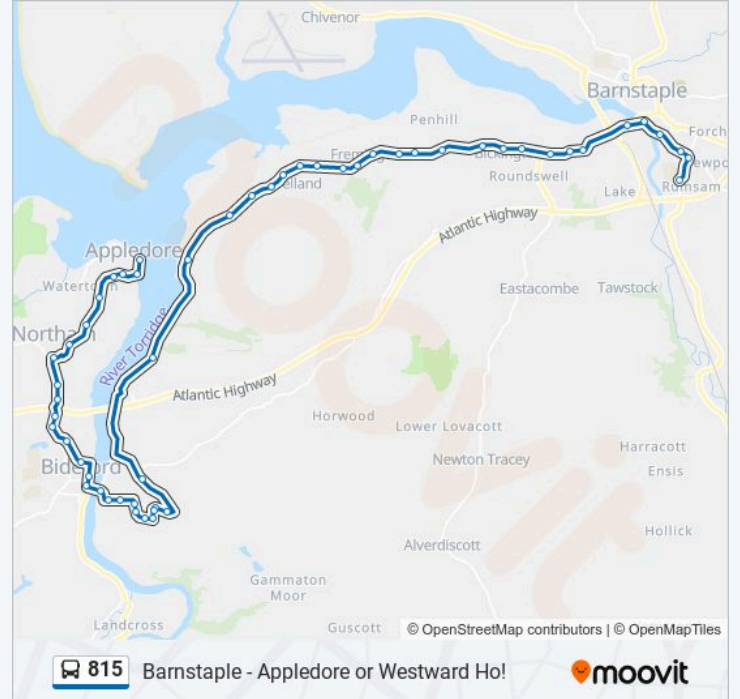

Alverdiscott Road, East-The-Water

Clivenden Road, East-The-Water

Bottom Of Clivenden Road, East-The-Water

Monks Close, East-The-Water

Fulford Close, East-The-Water

Barton Tors, East-The-Water

Sentry Corner, East-The-Water

Avon Road, East-The-Water

Torrige Mount, East-The-Water

Royal Hotel, Bideford

The Quay, Bideford

Bideford Quay, Bideford

Kingsley Road, Bideford

Chanters Road, Orchard Hill

Raleigh Garage, Orchard Hill

Pitt Hill, Appledore

Marine Parade, Appledore

Seagate Hotel, Appledore

Direction: Newport

58 stops

[VIEW LINE SCHEDULE](#)

Seagate Hotel, Appledore
Marine Parade, Appledore
Pitt Hill, Appledore
Kingsley Avenue, Appledore
Football Ground, Appledore
Knapphouse, Northam
Swimming Pool, Northam
Memorial, Northam
Durrant House Hotel, Northam
Limers Lane, Orchard Hill
Heywood Road, Orchard Hill
Raleigh Garage, Orchard Hill
Chanters Road, Orchard Hill
The Sports Ground, Bideford
Kingsley Road, Bideford
Bideford Quay, Bideford
Royal Hotel, Bideford
Avon Road, East-The-Water
Sentry Corner, East-The-Water
Barton Tors, East-The-Water
Gammaton Road, East-The-Water
Monks Close, East-The-Water
Bottom Of Clivedon Road, East-The-Water
Clivenden Road, East-The-Water
Biddiblack Way, East-The-Water
Westleigh, Instow
Marine Parade, Instow
Anstey Way, Instow
Estuary View, Yelland

Trip Duration: 82 min

Line Summary:

Welch's Lane, Lower Yelland

Lagoon View, Lower Yelland

Pottery Lane, Lower Yelland

Post Office, Yelland

Allenstyle, Yelland

Yelland Road, Fremington