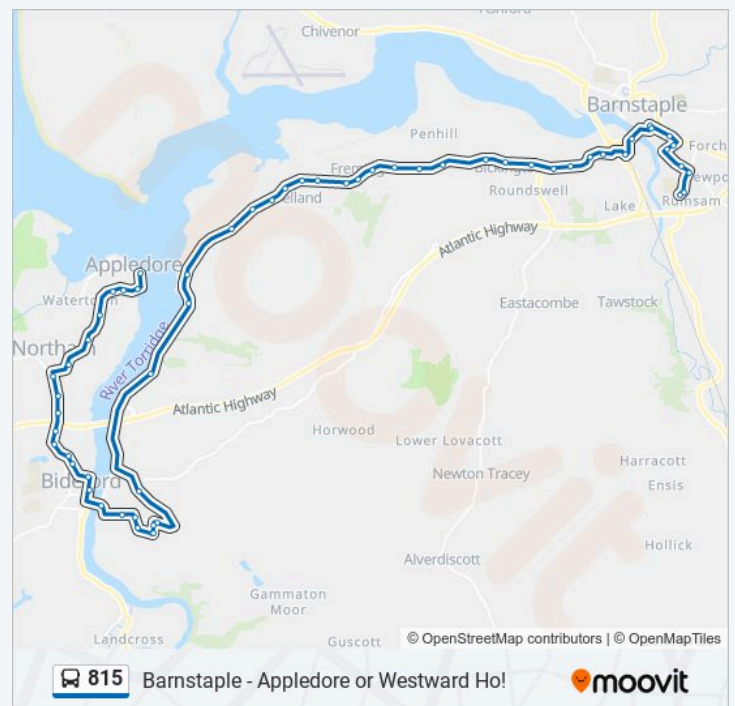

Pitt Hill, Appledore

Marine Parade, Appledore

Seagate Hotel, Appledore

Direction: Newport

58 stops

[VIEW LINE SCHEDULE](#)

Seagate Hotel, Appledore
Marine Parade, Appledore
Pitt Hill, Appledore
Kingsley Avenue, Appledore
Football Ground, Appledore
Knapphouse, Northam
Swimming Pool, Northam
Memorial, Northam
Durrant House Hotel, Northam
Limers Lane, Orchard Hill
Heywood Road, Orchard Hill
Raleigh Garage, Orchard Hill
Chanters Road, Orchard Hill
The Sports Ground, Bideford
Kingsley Road, Bideford
Bideford Quay, Bideford
Royal Hotel, Bideford
Avon Road, East-The-Water
Sentry Corner, East-The-Water
Barton Tors, East-The-Water
Gammaton Road, East-The-Water
Monks Close, East-The-Water
Bottom Of Clivedon Road, East-The-Water
Clivenden Road, East-The-Water
Biddiblack Way, East-The-Water
Westleigh, Instow
Marine Parade, Instow
Anstey Way, Instow
Estuary View, Yelland

815 bus Time Schedule

Newport Route Timetable:

Sunday	Not Operational
Monday	07:10
Tuesday	07:10
Wednesday	07:10
Thursday	07:10
Friday	07:10
Saturday	Not Operational

815 bus Info

Direction: Newport

Stops: 58

Trip Duration: 82 min

Line Summary:

Welch's Lane, Lower Yelland

Lagoon View, Lower Yelland

Pottery Lane, Lower Yelland

Post Office, Yelland

Allenstyle, Yelland

Yelland Road, Fremington