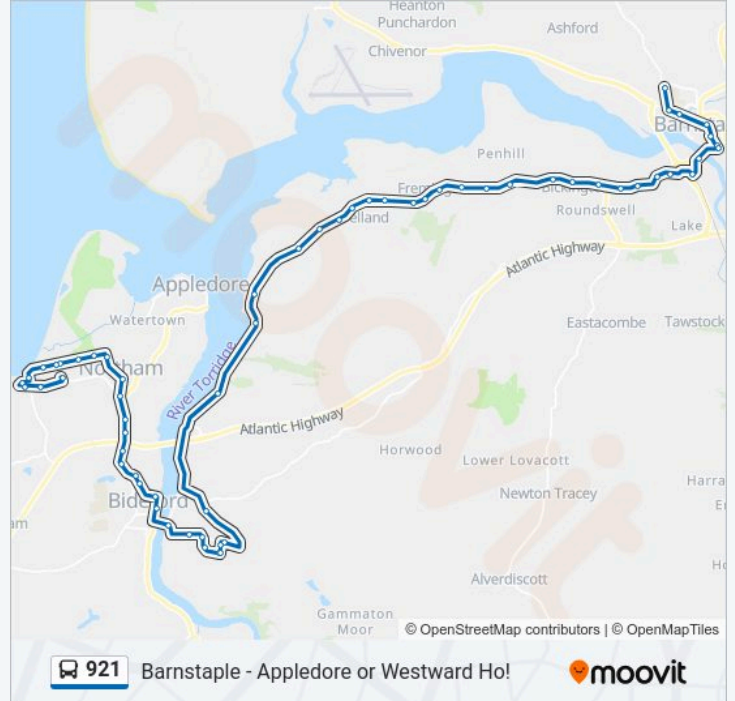

Taw View, Muddlebridge

Muddlebridge

Magdala, Bickington

Garage, Bickington

End Of Ellerslie Road, Roundswell

Woodville, Roundswell

Bickington Road, Roundswell

Stafford, Sticklepath

High Wall, Sticklepath

Opposite Station Entrance, Barnstaple

Sticklepath Terrace, Barnstaple

Bus Station, Barnstaple

Bus Station, Barnstaple

Queens Theatre, Barnstaple

Green Lanes, Barnstaple

Fairview, Pilton