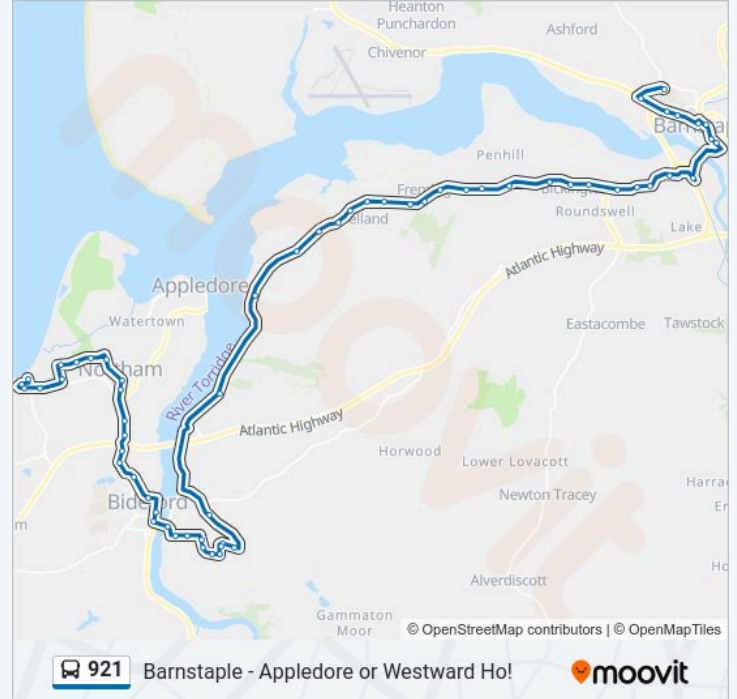

Clivenden Road, East-The-Water

Bottom Of Clivenden Road, East-The-Water

Monks Close, East-The-Water

Fulford Close, East-The-Water

Barton Tors, East-The-Water

Sentry Corner, East-The-Water

Avon Road, East-The-Water

Torrige Mount, East-The-Water

Royal Hotel, Bideford

The Quay, Bideford

Bideford Quay, Bideford

Kingsley Road, Bideford

Chanters Road, Orchard Hill

Raleigh Garage, Orchard Hill

Heywood Road, Orchard Hill

Limers Lane, Orchard Hill

Durrant House Hotel, Northam

Library, Northam

Square, Northam

Shelter, Westward Ho!

The Links, Westward Ho!

Kingsley Park, Westward Ho!

Eastbourne Terrace, Westward Ho!

Swanswood Gardens, Westward Ho!

Kingsley Road, Westward Ho!

Atlantic Way, Westward Ho!

Nelson Road, Westward Ho!

Car Park, Westward Ho!

921 bus time schedules and route maps are available in an offline PDF at moovitapp.com. Use the Moovit App to see live bus times, train schedule or subway schedule, and step-by-step directions for all public transit in South West.