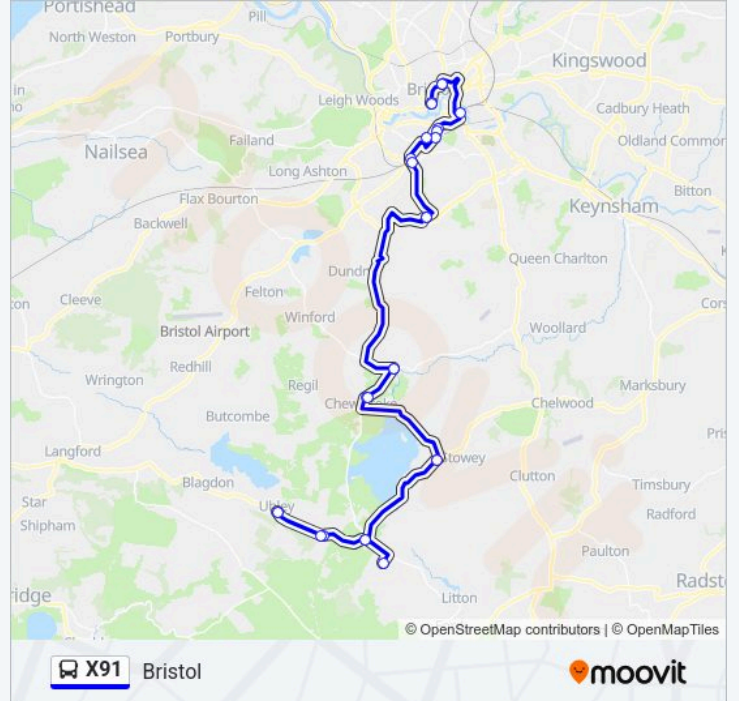

### X91 bus Info

**Direction:** Ubley

**Stops:** 26

**Trip Duration:** 82 min

**Line Summary:**

The Haymarket

The Centre

The Crown

Bristol Route Timetable:

Monday	10:40-17:40
Tuesday	10:40-17:40
Wednesday	10:40-17:40
Thursday	10:40-17:40
Friday	10:40-17:40
Saturday	Not Operational
Sunday	10:40-17:40

**X91 bus Info**

**Direction:** Bristol

**Stops:** 26

**Trip Duration:** 83 min

**Line Summary:**

Parson Street Stn  
East Street  
Bedminster Parade  
The Haymarket  
The Centre  
The Crown  
Post Office  
Old Sawmill

X91 bus time schedules and route maps are available in an offline PDF at [moovitapp.com](https://moovitapp.com). Use the Moovit App to see live bus times, train schedule or subway schedule, and step-by-step directions for all public transit in South West.