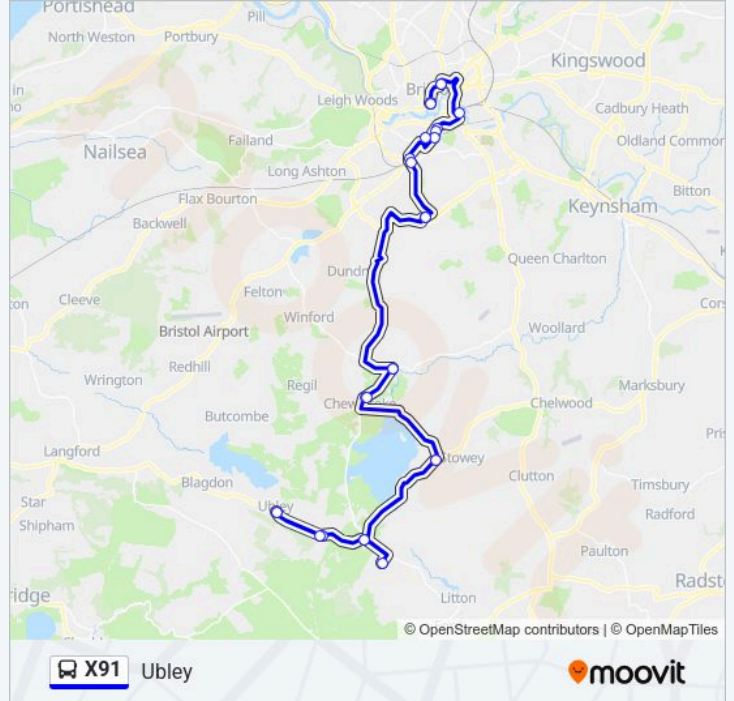

### X91 bus Info

**Direction:** Ubley

**Stops:** 26

**Trip Duration:** 82 min

**Line Summary:**

The Haymarket

The Centre

The Crown

Post Office

Old Sawmill

**Direction: Bristol**

26 stops

[VIEW LINE SCHEDULE](#)

Old Sawmill

The Centre

The Haymarket