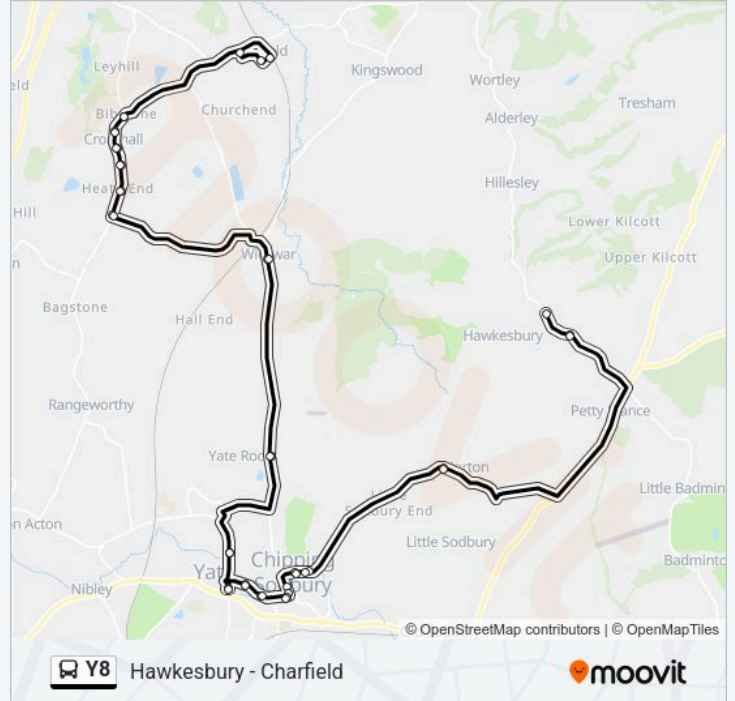

Bibstone Turn

High Street

Little Bristol Lane, Charfield

Berkeley Close, Charfield

Love Lane

The Clock

Bowling Hill

The Ridge

Shopping Centre, Yate

Love Lane

Yate Shopping Centre

Caroline Close

Dowding Close

Social Club

The Fox Inn

Direction: Charfield

38 stops

[VIEW LINE SCHEDULE](#)

The Ridge

Hawkesbury Upton Pond

The Fox Inn

Social Club

Dowding Close

Caroline Close

Y8 bus Info

Direction: Charfield

Stops: 38

Trip Duration: 56 min

Line Summary:

- The Ridge
- Love Lane
- Yate Shopping Centre
- Goose Green Way
- High Street
- Cowship Lane
- Heath End Cottages
- Heathend Garage
- Longcross
- Wotton Road
- Bibstone Turn
- Durham Road
- Wotton Road
- Bibstone Turn
- Longcross
- Heathend Garage
- Heath End Cottages
- Cowship Lane
- High Street
- Love Lane
- Goose Green Way
- Wickwar Road
- Caroline Close
- Dowding Close
- Social Club
- Berkeley Close
- The Clock
- The Fox Inn