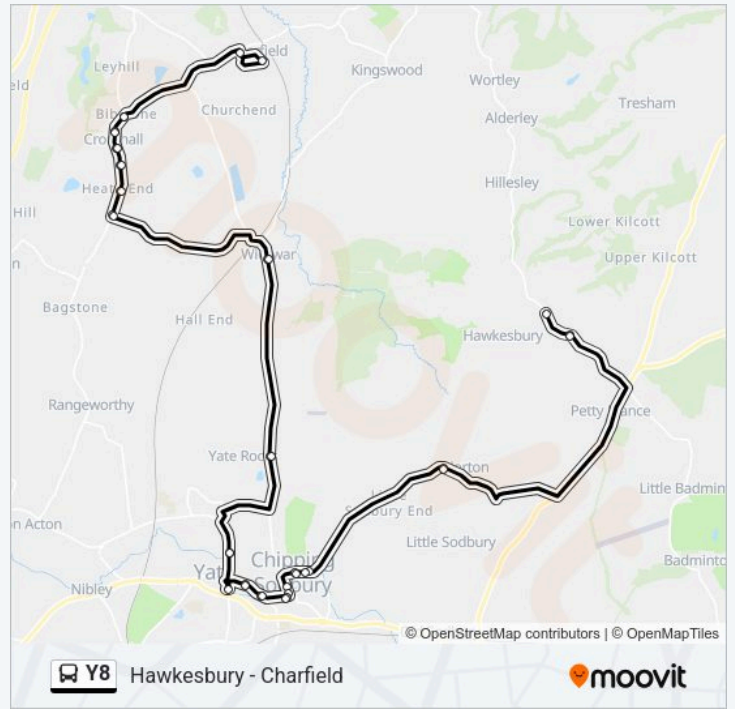

Bibstone Turn

High Street

Little Bristol Lane, Charfield

Berkeley Close, Charfield

Love Lane

The Clock

Bowling Hill

The Ridge

38 stops

[VIEW LINE SCHEDULE](#)

The Ridge

Hawkesbury Upton Pond

The Fox Inn

Social Club

Dowding Close

Caroline Close

Bowling Hill

Wickwar Road

The Clock

Bowling Hill

Y8 bus Time Schedule

Charfield Route Timetable:

Monday	09:00-17:00
Tuesday	08:00-16:00
Wednesday	09:00-17:00
Thursday	09:00-17:00
Friday	09:00-17:00
Saturday	09:00-17:00
Sunday	08:00-16:00

Y8 bus Info

Direction: Charfield

Stops: 38

Trip Duration: 56 min

Line Summary:

- The Ridge
- Love Lane
- Yate Shopping Centre
- Goose Green Way
- High Street
- Cowship Lane
- Heath End Cottages
- Heathend Garage
- Longcross
- Wotton Road
- Bibstone Turn
- Durham Road
- Wotton Road
- Bibstone Turn
- Longcross
- Heathend Garage
- Heath End Cottages
- Cowship Lane
- High Street
- Love Lane
- Goose Green Way
- Wickwar Road
- Caroline Close
- Dowding Close
- Social Club
- Berkeley Close
- The Clock
- The Fox Inn