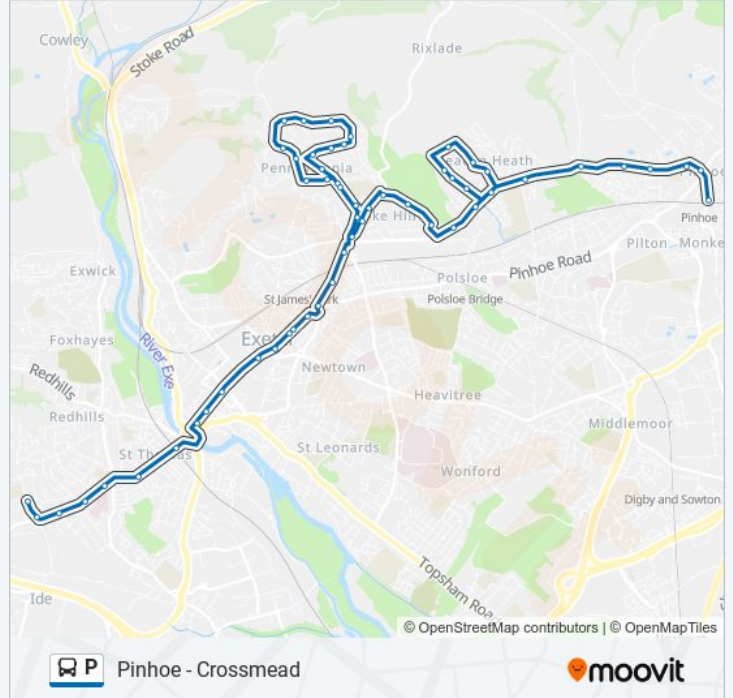

Sidwell Street, Exeter City Centre

High Street, Exeter City Centre

Fore Street, Exeter City Centre

King Street, Exeter City Centre

Exe Bridges, Exeter City Centre

Railway Station, St Thomas

Old Vicarage Road, St Thomas

First And Last, St Thomas

Orchard Gardens, St Thomas

Cowick Hill, St Thomas

Dunsford Gardens, St Thomas

Eton Walk, St Thomas

P bus time schedules and route maps are available in an offline PDF at moovitapp.com. Use the Moovit App to see live bus times, train schedule or subway schedule, and step-by-step directions for all public transit in South West.