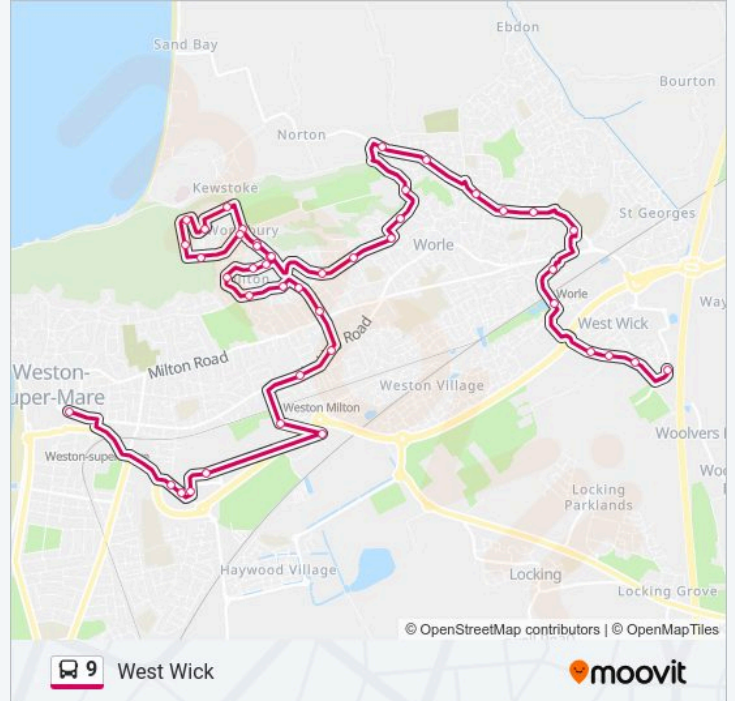

9 bus Info

Direction: West Wick

Stops: 44

Trip Duration: 48 min

Line Summary:

Worlebury Park Road, Worlebury

Hillcroft Close, Worlebury

Monks Steps, Worlebury

Golf Club, Worlebury

Milton Hill, Worlebury

Ashbury Drive, Milton

Edgecombe Avenue, Worle

Whittington Drive, Worle

Hawthorn Hill, Worle

Pilgrims Way, Worle

The Quarry, Worle

Anson Road, Worle

Cornwallis Avenue, Ebdon

Queensway Roundabout, Ebdon

St Marks Church, Ebdon

Becket Road, Ebdon

Terminus A, Worle

Thorn Close, Worle

Summer Lane Bridge, Locking Castle

Churchland Way Roundabout, West Wick

Locking Head Drove, West Wick

Churchland Way, West Wick

Scot Elm Drive, West Wick

Direction: Weston-Super-Mare

42 stops

[VIEW LINE SCHEDULE](#)

Scot Elm Drive, West Wick