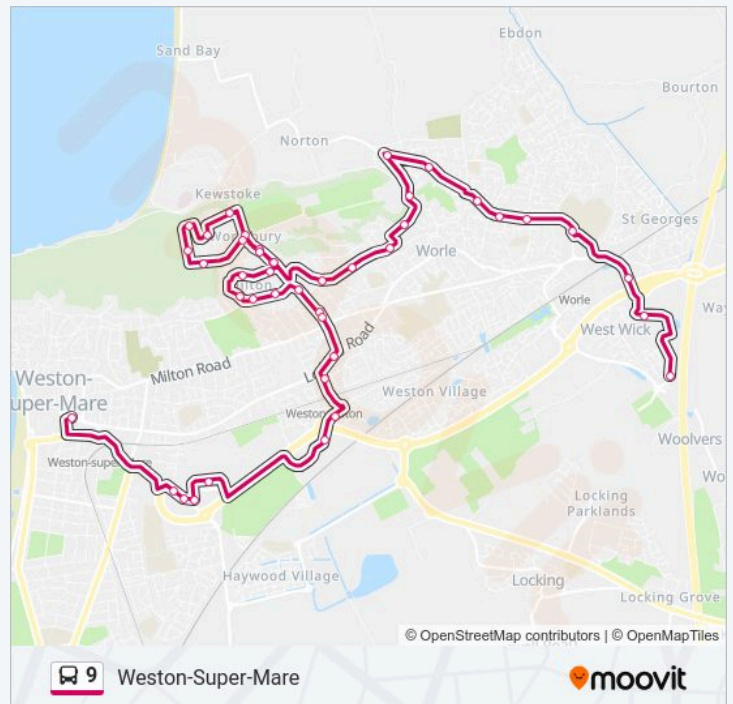

Golf Club, Worlebury

Milton Hill, Worlebury

Ashbury Drive, Milton

Challow Drive, Milton

Tirley Way, Milton

Hillside Gardens, Milton

Milton Brow, Milton

Furland Road, Milton

Appsley Close, Milton

Cedar Avenue, Milton

Cedar Avenue, Milton

Chelswood Avenue, Milton

Borough Arms (Weston Milton Station), Milton

The Barrows, Locking Castle

Aisecome Way, Flowerdown

Badgerline Depot, Flowerdown

9 bus Info

Direction: Weston-Super-Mare

Stops: 42

Trip Duration: 47 min

Line Summary:

Asda Store, Flowerdown

Winterstoke Road Garages, Flowerdown

Winterstoke Road, Flowerdown

Interchange, Weston-Super-Mare

Direction: Worle

4 stops

[VIEW LINE SCHEDULE](#)

Scot Elm Drive, West Wick

Clematis Way, West Wick

St Georges Turn, St Georges

Terminus D, Worle