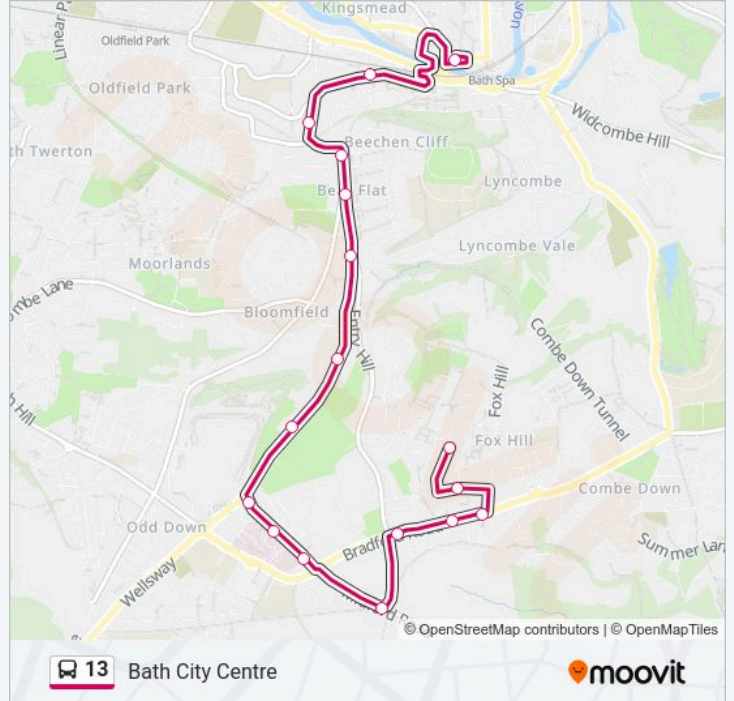

### Direction: Bath City Centre

17 stops

[VIEW LINE SCHEDULE](#)

Kewstoke Road, Fox Hill

Quantocks, Fox Hill

Foxhill House, Fox Hill

Bradford Road Shops, Fox Hill

Entry Hill, Fox Hill

Bear Flat

Hayesfield Park, Wells Road

St Mary's Buildings, Wells Road

Bus Station, Bath City Centre

### 13 bus Time Schedule

Bath City Centre Route Timetable:

|           |                 |
|-----------|-----------------|
| Sunday    | Not Operational |
| Monday    | 19:18 - 20:06   |
| Tuesday   | 19:18 - 20:06   |
| Wednesday | 19:18 - 20:06   |
| Thursday  | 19:18 - 20:06   |
| Friday    | 19:18 - 20:06   |
| Saturday  | Not Operational |

### 13 bus Info

**Direction:** Bath City Centre

**Stops:** 17

**Trip Duration:** 16 min

**Line Summary:**

**Direction: Batheaston**

39 stops

[VIEW LINE SCHEDULE](#)