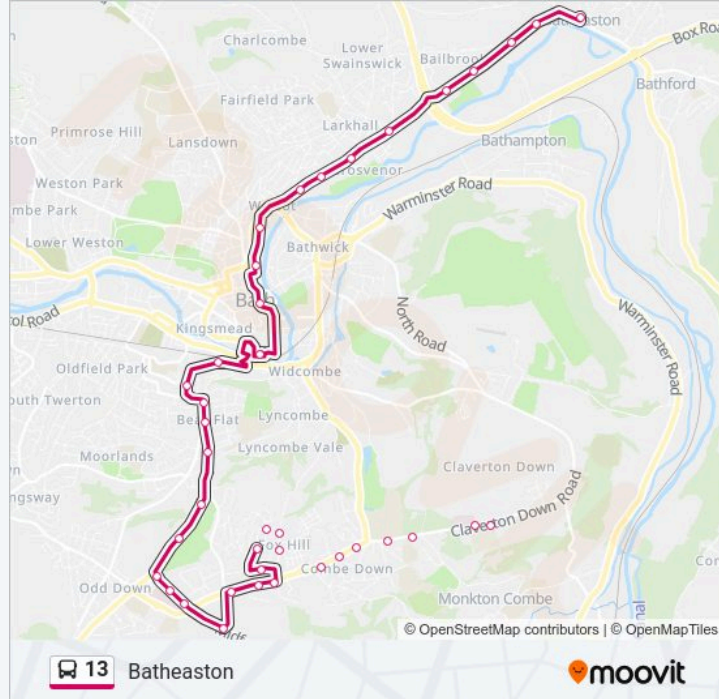

**13 bus Info**

**Direction:** Batheaston

**Stops:** 39

**Trip Duration:** 43 min

**Line Summary:**

Odd Down Corner, Odd Down

Wayside, Bloomfield

Wells Way, Bloomfield

Devonshire Buildings, Bloomfield

Kipling Avenue, Bear Flat

Bear Flat

Hayesfield Park, Wells Road

St Mary's Buildings, Wells Road

Bus Station, Bath City Centre

Guildhall, Bath City Centre

Hilton Hotel, Bath City Centre

Walcot Gate, Walcot

Snow Hill, Walcot

Morrisons, Walcot

Balustrade, Grosvenor

Lambridge

Bailbrook House, Bailbrook

Clarence Gardens, Bailbrook

Bailbrook Lane, Bailbrook

Vale View Terrace, Batheaston

Stambridge, Batheaston

**Direction: Claverton Down**

45 stops

[VIEW LINE SCHEDULE](#)

Stambridge, Batheaston

Avon Court, Elmhurst Estate

Catherine Way - Bottom, Elmhurst Estate