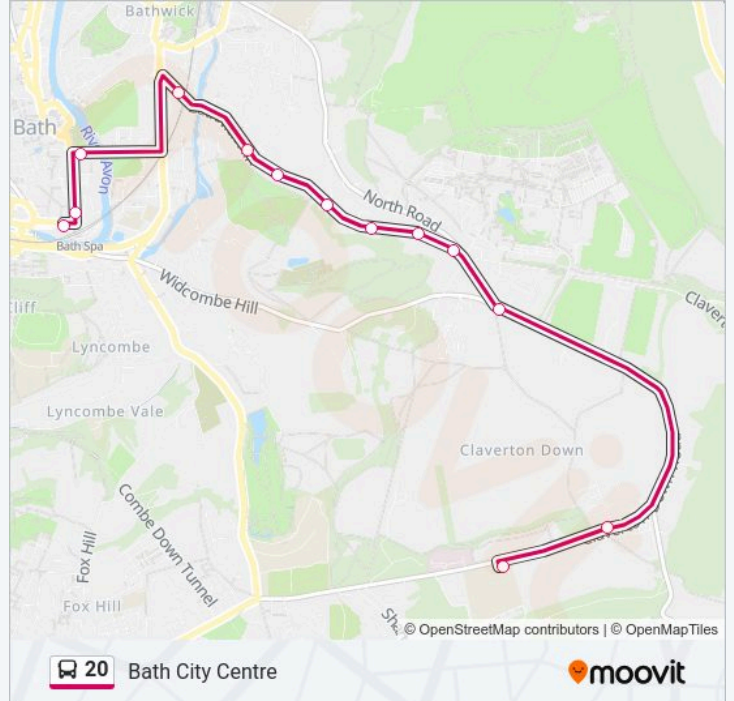

### Direction: Bath City Centre

13 stops

[VIEW LINE SCHEDULE](#)

Ralph Allen School Grounds, Claverton Down

Flatwoods Road, Claverton Down

Oakley, Claverton Down

North Road, Bathwick Hill

Woodland Place, Bathwick Hill

Dorchester Street, Bath City Centre

### 20 bus Info

**Direction:** Bath City Centre

**Stops:** 13

**Trip Duration:** 20 min

**Line Summary:**

### Direction: Claverton Down

18 stops

[VIEW LINE SCHEDULE](#)

- Dorchester Street, Bath City Centre
- Rossiter Road, Widcombe
- Widcombe Parade, Widcombe
- Pulteney Court, Widcombe
- Pulteney Gardens, Widcombe
- St Mary's Church, Bathwick Hill
- Sydney Buildings, Bathwick Hill
- Cleveland Walk, Bathwick Hill
- White Lodge, Bathwick Hill
- Youth Hostel, Bathwick Hill
- Smallcombe House, Bathwick Hill
- Woodland Place, Bathwick Hill
- North Road, Bathwick Hill
- Oakley, Claverton Down
- Rainbow Wood Farm, Claverton Down
- Brassknocker Hill, Claverton Down
- Flatwoods Road, Claverton Down
- Ralph Allen School Grounds, Claverton Down