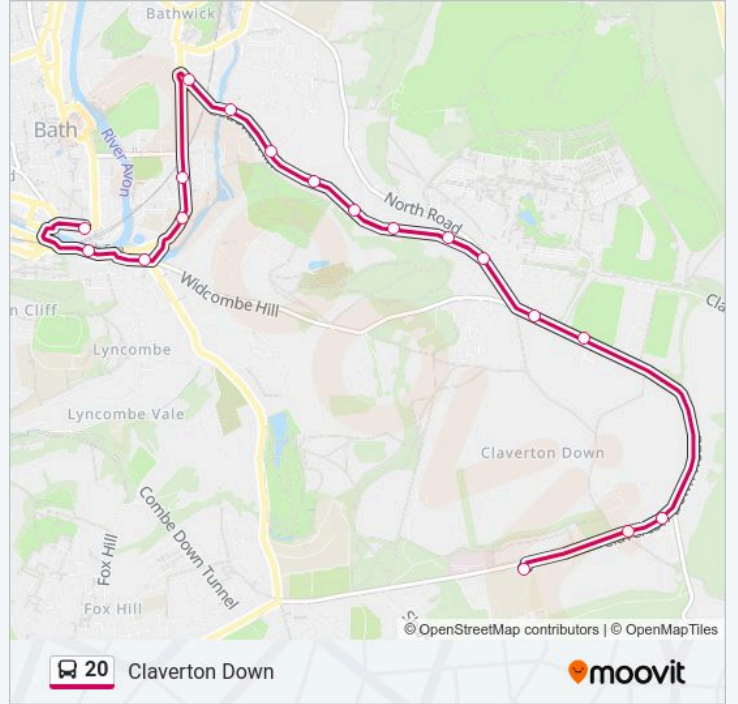

### Direction: Bath City Centre

13 stops

[VIEW LINE SCHEDULE](#)

Ralph Allen School Grounds, Claverton Down

Flatwoods Road, Claverton Down

Oakley, Claverton Down

North Road, Bathwick Hill

Woodland Place, Bathwick Hill

### 20 bus Info

**Direction:** Bath City Centre

**Stops:** 13

**Trip Duration:** 20 min

**Line Summary:**

### Direction: Claverton Down

18 stops

[VIEW LINE SCHEDULE](#)

- Dorchester Street, Bath City Centre
- Rossiter Road, Widcombe
- Widcombe Parade, Widcombe
- Pulteney Court, Widcombe
- Pulteney Gardens, Widcombe
- St Mary's Church, Bathwick Hill
- Sydney Buildings, Bathwick Hill
- Cleveland Walk, Bathwick Hill
- White Lodge, Bathwick Hill
- Youth Hostel, Bathwick Hill
- Smallcombe House, Bathwick Hill
- Woodland Place, Bathwick Hill
- North Road, Bathwick Hill
- Oakley, Claverton Down
- Rainbow Wood Farm, Claverton Down
- Brassknocker Hill, Claverton Down
- Flatwoods Road, Claverton Down
- Ralph Allen School Grounds, Claverton Down

### 20 bus Info

**Direction:** Claverton Down

**Stops:** 18

**Trip Duration:** 13 min

**Line Summary:**

20 bus time schedules and route maps are available in an offline PDF at [moovitapp.com](https://moovitapp.com). Use the Moovit App to see live bus times, train schedule or subway schedule, and step-by-step directions for all public transit in South West.