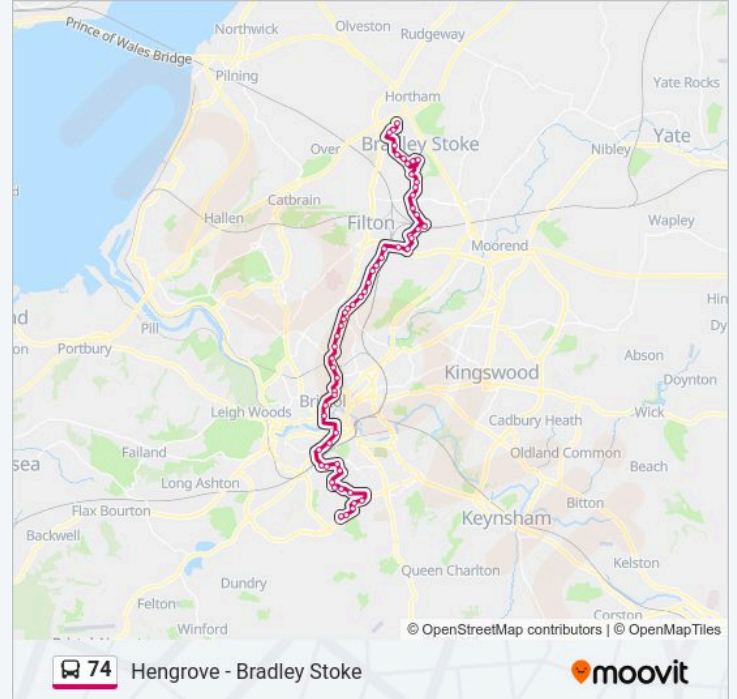

Abbeywood School, Stoke Gifford

Brierly Furlong, Stoke Gifford

Bristol Parkway Stn, Stoke Gifford

Hatchet Road, Stoke Gifford

Winterbourne Road, Stoke Gifford

Orpheus Avenue, Little Stoke

Elm Close, Little Stoke

Braydon Avenue, Bradley Stoke

Linden Drive, Bradley Stoke

Willow Brook, Bradley Stoke

Willow Brook Centre, Bradley Stoke

Manor Farm Roundabout, Bradley Stoke

Winsbury Way, Bradley Stoke

Courtlands, Bradley Stoke

Bradley Stoke Surgery, Bradley Stoke

Woodlands Park, Bradley Stoke

Newleaze, Bradley Stoke

Great Park Road, Bradley Stoke

**Direction: Bristol City Centre**

17 stops

[VIEW LINE SCHEDULE](#)

Hengrove Depot, Hengrove Park

**Stops:** 63

**Trip Duration:** 83 min

**Line Summary:**

Dorchester Road, Horfield

Lockleaze Road, Horfield

Memorial Stadium, Horfield

Churchways Avenue, Horfield

Ashley Down Road, Horfield