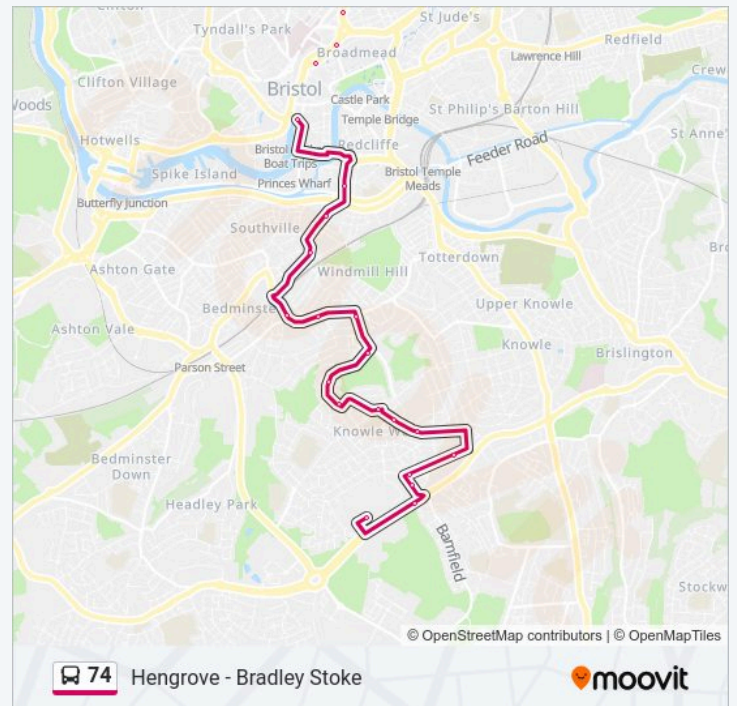

[VIEW LINE SCHEDULE](#)

- Great Park Road, Bradley Stoke
- Eagles Wood, Bradley Stoke
- Foxfield Avenue, Bradley Stoke
- Westfield Way, Bradley Stoke
- Trench Lane, Bradley Stoke
- Ormonds Close, Bradley Stoke
- Tresham Close, Bradley Stoke
- Campion Drive, Bradley Stoke
- Chessel Close, Bradley Stoke
- Bradley Stoke Surgery, Bradley Stoke
- Winsbury Way, Bradley Stoke
- Manor Farm Roundabout, Bradley Stoke
- Willow Brook, Bradley Stoke
- Willow Brook Centre, Bradley Stoke
- Linden Drive, Bradley Stoke
- Braydon Avenue, Bradley Stoke
- Elm Close, Little Stoke
- Orpheus Avenue, Little Stoke
- Winterbourne Road, Stoke Gifford
- Hatchet Road, Stoke Gifford
- Hatchet Road, Stoke Gifford
- Bristol Parkway Stn, Stoke Gifford
- Brierly Furlong, Stoke Gifford
- Fox Den Road, Stoke Gifford
- Great Stoke Way, Stoke Gifford
- New Road, Filton
- King George Vi, Filton
- Wallscourt Road, Filton
- The Bulldog, Filton
- Eden Grove, Horfield
- Toronto Road, Horfield

Hengrove Park Route Timetable:

Sunday	07:16 - 22:06
Monday	06:20 - 23:05
Tuesday	06:20 - 23:05
Wednesday	06:20 - 23:05
Thursday	06:20 - 23:05
Friday	06:20 - 23:05
Saturday	06:30 - 23:06

**74 bus Info**

**Direction:** Hengrove Park

**Stops:** 63

**Trip Duration:** 83 min

**Line Summary:**

Dorchester Road, Horfield

Lockleaze Road, Horfield

Memorial Stadium, Horfield

Churchways Avenue, Horfield

Ashley Down Road, Horfield

## 74 bus Info

**Direction:** Stoke Gifford

**Stops:** 43

**Trip Duration:** 74 min

**Line Summary:**

Filton Avenue, Horfield

Lockleaze Road, Horfield

Dorchester Road, Horfield