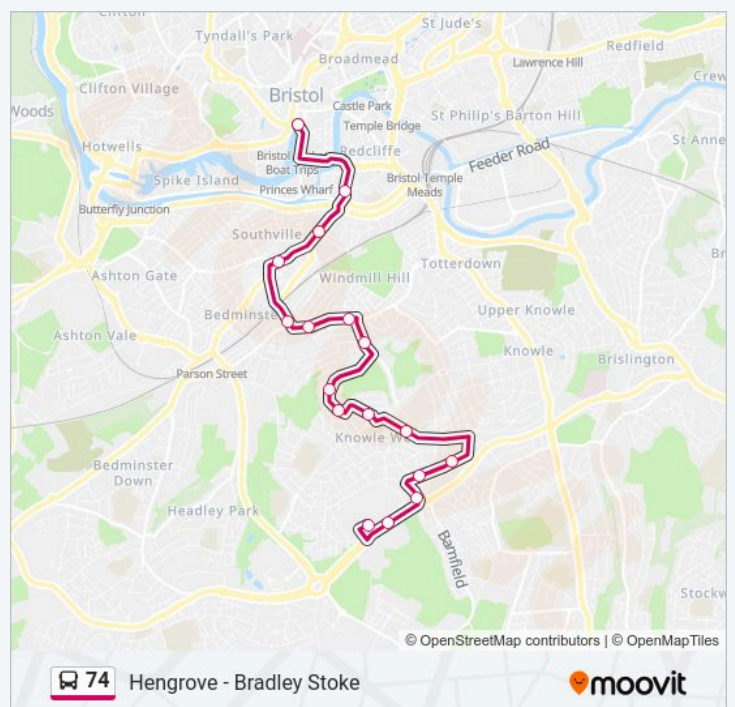

Cavan Walk, Knowle West

Wedmore Vale, Lower Knowle

Knowle Health Centre, Windmill Hill

Littleton Road, Bedminster

The Malago, Bedminster

East Street, Bedminster

Bedminster Parade, Bedminster

Redcliff Hill, Redcliffe

**74 bus Info**

**Direction:** Bristol City Centre

**Stops:** 17

**Trip Duration:** 20 min

**Line Summary:**

**Direction: Hengrove Park**

**74 bus Time Schedule**

63 stops

[VIEW LINE SCHEDULE](#)

- Great Park Road, Bradley Stoke
- Eagles Wood, Bradley Stoke
- Foxfield Avenue, Bradley Stoke
- Westfield Way, Bradley Stoke
- Trench Lane, Bradley Stoke
- Ormonds Close, Bradley Stoke
- Tresham Close, Bradley Stoke
- Campion Drive, Bradley Stoke
- Chessel Close, Bradley Stoke
- Bradley Stoke Surgery, Bradley Stoke
- Winsbury Way, Bradley Stoke
- Manor Farm Roundabout, Bradley Stoke
- Willow Brook, Bradley Stoke
- Willow Brook Centre, Bradley Stoke
- Linden Drive, Bradley Stoke
- Braydon Avenue, Bradley Stoke
- Elm Close, Little Stoke
- Orpheus Avenue, Little Stoke
- Winterbourne Road, Stoke Gifford
- Hatchet Road, Stoke Gifford
- Hatchet Road, Stoke Gifford
- Bristol Parkway Stn, Stoke Gifford
- Brierly Furlong, Stoke Gifford
- Fox Den Road, Stoke Gifford
- Great Stoke Way, Stoke Gifford
- New Road, Filton
- King George Vi, Filton
- Wallscourt Road, Filton
- The Bulldog, Filton
- Eden Grove, Horfield
- Toronto Road, Horfield

**Stops:** 63

**Trip Duration:** 83 min

**Line Summary:**

Dorchester Road, Horfield

Lockleaze Road, Horfield

Memorial Stadium, Horfield

Churchways Avenue, Horfield

Ashley Down Road, Horfield