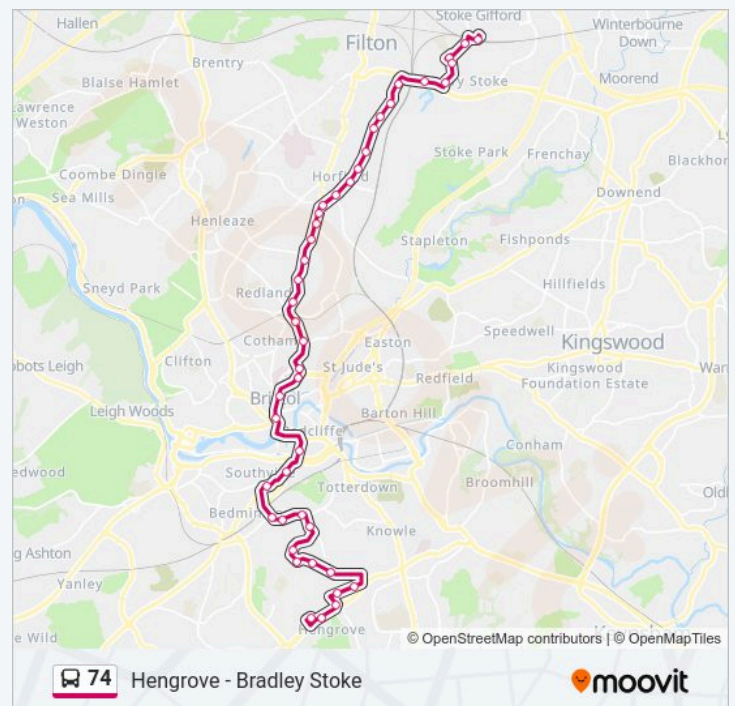

**Stops:** 63

**Trip Duration:** 83 min

**Line Summary:**

Dorchester Road, Horfield

Lockleaze Road, Horfield

Memorial Stadium, Horfield

Churchways Avenue, Horfield

Ashley Down Road, Horfield

Montpelier High School, Montpelier

Zetland Road Junction, Bishopston

Sommerville Road, Bishopston

Hatherley Road, Bishopston

Nevil Road, Bishopston

Ashley Down Road, Horfield

Churchways Avenue, Horfield

Memorial Stadium, Horfield

## 74 bus Time Schedule

Stoke Gifford Route Timetable:

Sunday	Not Operational
Monday	06:13 - 19:10
Tuesday	06:13 - 19:10
Wednesday	06:13 - 19:10
Thursday	06:13 - 19:10
Friday	06:13 - 19:10
Saturday	10:00 - 19:03

## 74 bus Info

**Direction:** Stoke Gifford

**Stops:** 43

**Trip Duration:** 74 min

**Line Summary:**

Filton Avenue, Horfield

Lockleaze Road, Horfield

Dorchester Road, Horfield