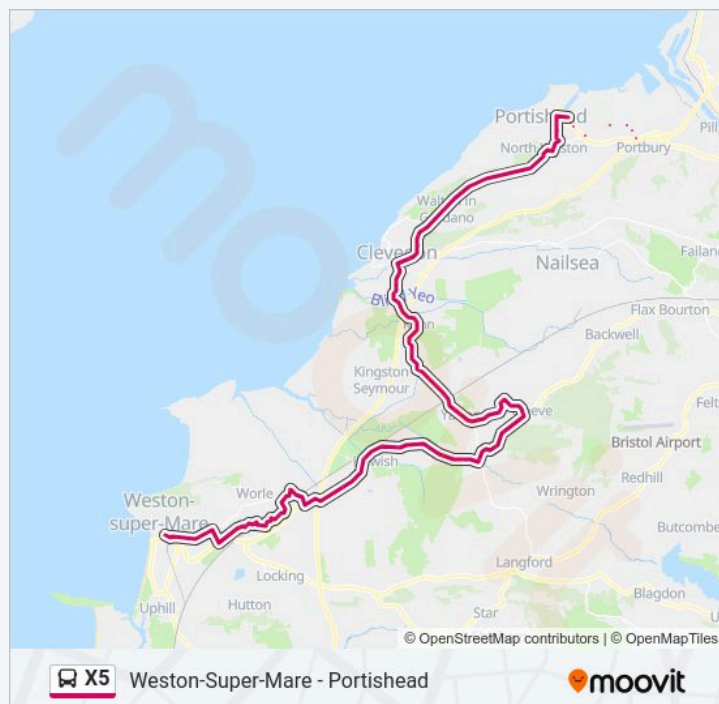

Station Approach, Yatton

Thursday

07:00 - 18:25

Friday

07:00 - 18:25

Saturday

08:50 - 17:30

X5 bus Info

Direction: Weston-Super-Mare

Stops: 84

Trip Duration: 86 min

Line Summary:

Cherry Grove, Yatton

Chescombe Road, Yatton

Westaway Close, Yatton

Stowey Park, Yatton

Wick Road, Hewish

Weston Road, Puxton

Puxton Park, Puxton

Rolstone Turn, Puxton

St Georges Turn, St Georges

Terminus B, Worle

Thorn Close, Worle

Summer Lane Bridge, Locking Castle