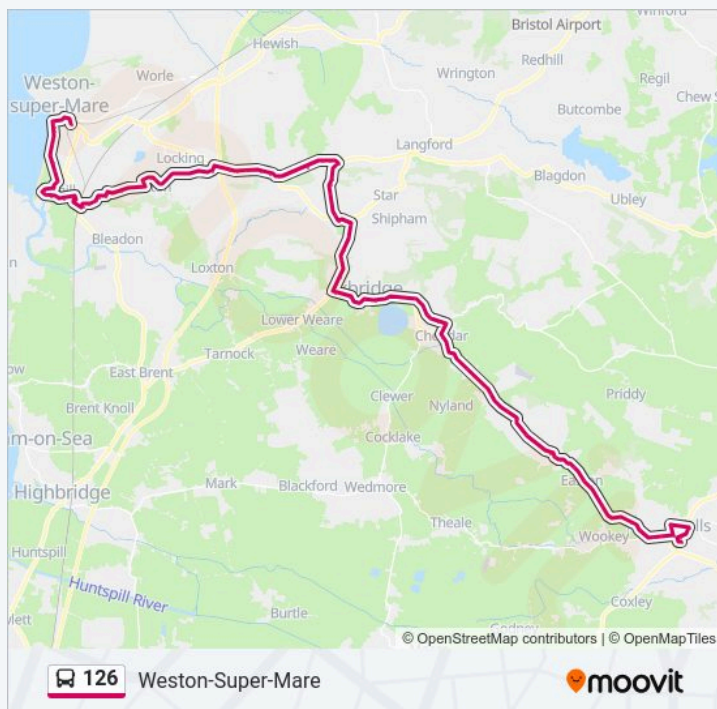

Direction: Weston-Super-Mare

90 stops

[VIEW LINE SCHEDULE](#)

- Bus Station, Wells
- Chamberlain Street, Wells
- New Street, Wells
- Wells Blue School, Haybridge
- Welsford Avenue, Wells
- Charter Way, Wells
- Cemetery, Wells
- Haybridge Villas, Haybridge
- Henley Lane, Wookey
- Shortwood Lay-By, Easton
- St Paul's Church, Easton
- Little Green, Easton
- Fairview Cottage, Holly Brook
- Top Road, Westbury-Sub-Mendip
- Edenmount, Westbury-Sub-Mendip
- St. Lawrence Church, Old Ditch
- Roughmoor Lane, Old Ditch
- Bucklegrove Caravan Park, Rodney Stoke
- Scaddens Lane, Rodney Stoke
- Smiths Close, Rodney Stoke
- Back Lane, Draycott
- Garden Centre, Bradley Cross
- Church Street, Cheddar
- Tweentown, Cheddar
- Greenhill House, Cheddar
- The Barrows, Cheddar
- Round Oak Road, Cheddar
- Shipham Road Junction, Warrens Hill
- Cheddar Road, Axbridge
- Parkfield Road, Axbridge

Weston-Super-Mare Route Timetable:

Sunday	Not Operational
Monday	06:50 - 17:50
Tuesday	06:50 - 17:50
Wednesday	06:50 - 17:50
Thursday	06:50 - 17:50
Friday	06:50 - 17:50
Saturday	08:45 - 19:20

126 bus Info

Direction: Weston-Super-Mare

Stops: 90

Trip Duration: 98 min

Line Summary: