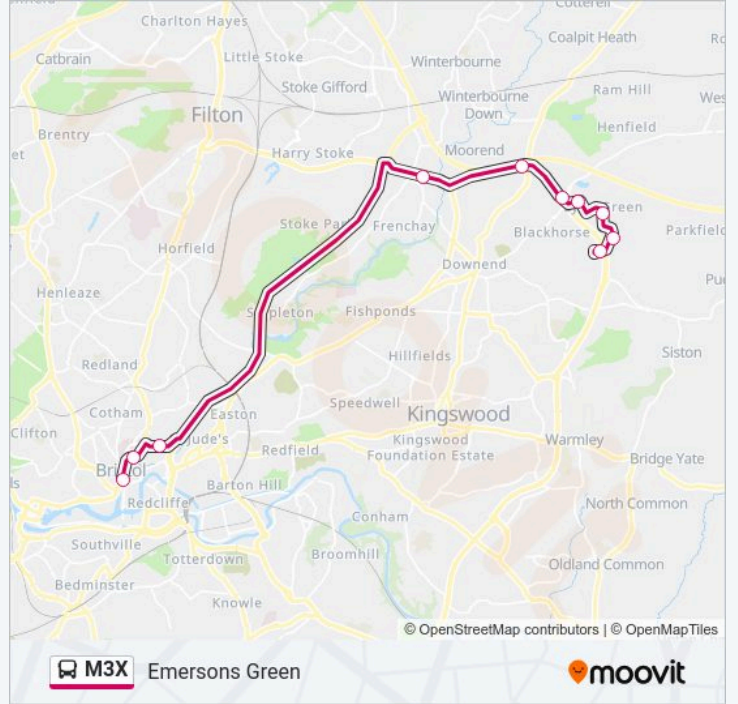

M3X bus Time Schedule

Emersons Green Route Timetable:

Sunday	Not Operational
Monday	15:59 - 17:51
Tuesday	15:59 - 17:51
Wednesday	15:59 - 17:51
Thursday	15:59 - 17:51
Friday	15:59 - 17:51
Saturday	Not Operational

M3X bus Info

Direction: Emersons Green

Stops: 10

Trip Duration: 40 min

Line Summary:

M3X bus time schedules and route maps are available in an offline PDF at moovitapp.com. Use the Moovit App to see live bus times, train schedule or subway schedule, and step-by-step directions for all public transit in South West.