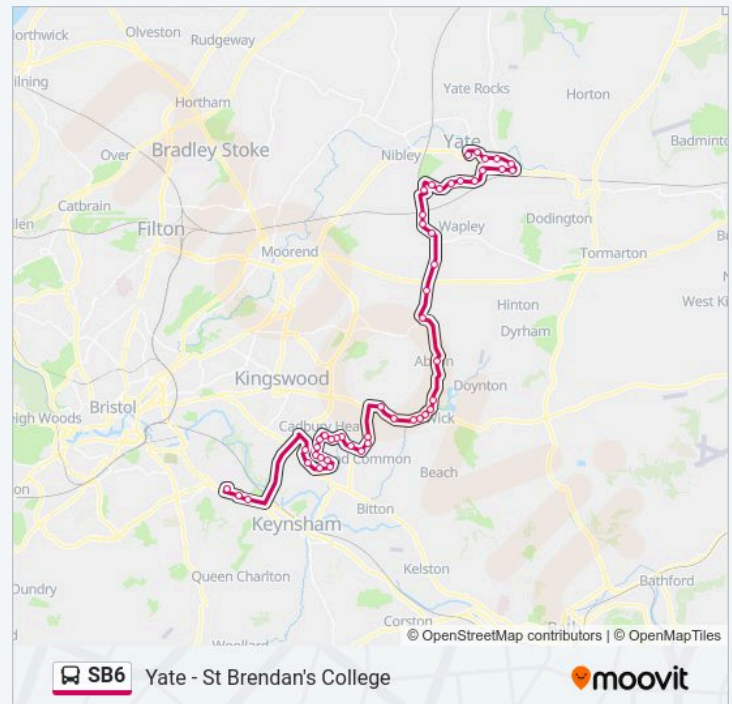

Chesley Hill, Bridgegate

Riding Barn Hill, Holbrook Common

Wick Church, Wick

Wick Primary School, Wick

Church Road, Wick

Mendip View, Wick

Naishcombe Hill, Wick

Abson Road, Abson

The Fleur De Lys, Pucklechurch

Motorway Bridge, Pucklechurch

Westerleigh Crematorium, Westerleigh

Shorthill Road, Westerleigh

War Memorial, Westerleigh

Wapley Turn, Westerleigh

Wednesday	16:05
Thursday	16:05
Friday	16:05
Saturday	Not Operational

SB6 bus Info

Direction: Yate

Stops: 48

Trip Duration: 65 min

Line Summary:

Rodborough, Yate

Pitchcombe, Yate

Abbotswood, Yate

Bredon, Yate

Dovecote, Yate

Goldcrest Road, Chipping Sodbury

Mallard Close, Chipping Sodbury

Hounds Road, Chipping Sodbury

Cotswold Road Roundabout, Chipping Sodbury

The Boot, Chipping Sodbury

The Clock, Chipping Sodbury