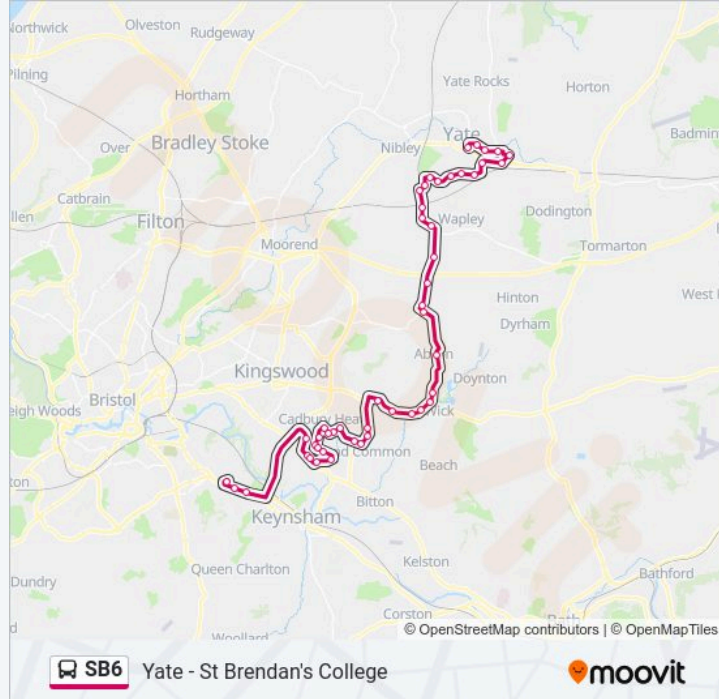

Direction: Broom Hill

48 stops

[VIEW LINE SCHEDULE](#)

- Shopping Centre, Yate
- The Ridge, Yate
- Bowling Hill, Chipping Sodbury
- The Clock, Chipping Sodbury
- The Boot, Chipping Sodbury
- Hounds Road, Chipping Sodbury
- Mallard Close, Chipping Sodbury
- Goldcrest Road, Chipping Sodbury
- Dovecote, Yate
- Bredon, Yate
- Abbotswood, Yate
- Pitchcombe, Yate
- Rodborough, Yate
- Nibley Turn, Westerleigh
- Wapley Turn, Westerleigh
- War Memorial, Westerleigh
- Shorthill Road, Westerleigh
- Westerleigh Crematorium, Westerleigh
- Motorway Bridge, Pucklechurch
- Castle Road, Pucklechurch
- Pucklechurch Village Hall, Pucklechurch

Chesley Hill, Bridgeyate

Victoria Road, North Common

Redfield Edge, Oldland Common

North Street, Oldland Common

North Street School, Oldland Common

Rogers Close, Cadbury Heath

Park Road, Cadbury Heath

Newton Road Shops, Cadbury Heath

Hampton Close, Cadbury Heath

Earlstone Crescent, Cadbury Heath

Tapsters, Cadbury Heath

California Road, Longwell Green

Fairoaks, Longwell Green

Burney Way, Longwell Green

Palmdale Close, Longwell Green

The Crown, Longwell Green

Watson's Road, Longwell Green

Woodward Drive, Longwell Green

Hicks Gate, Brislington

Brislington House, Brislington

St Brendans Grounds, Broom Hill

Direction: Yate

48 stops

[VIEW LINE SCHEDULE](#)