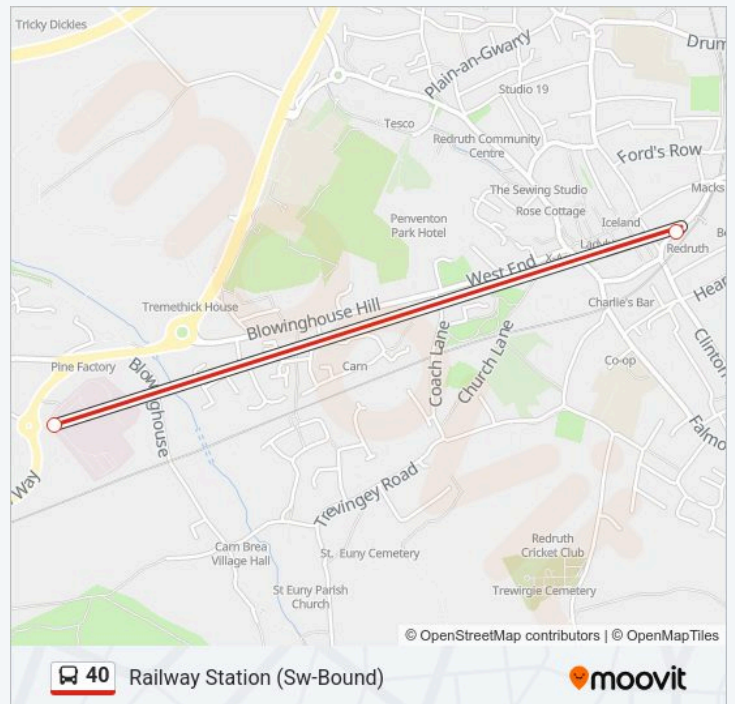

Thursday	20:17-21:17
Friday	20:17-21:17
Saturday	20:17-21:17
Sunday	Not Operational

40 bus Info

Direction: Railway Station (Sw-Bound)

Stops: 2

Trip Duration: 15 min

Line Summary:

Direction: Truro

48 stops

[VIEW LINE SCHEDULE](#)

- Barncoose Hospital
- Railway Station
- Higher Fore Street
- Cemetery
- Little Trefula
- Vogue
- Vogue Hill
- Chapel Street

40 bus Time Schedule

Truro Route Timetable:

Monday	07:00-19:20
Tuesday	07:00-19:20
Wednesday	07:00-19:20
Thursday	07:00-19:20
Friday	07:00-19:20
Saturday	07:00-19:20
Sunday	Not Operational

40 bus Info

Direction: Truro