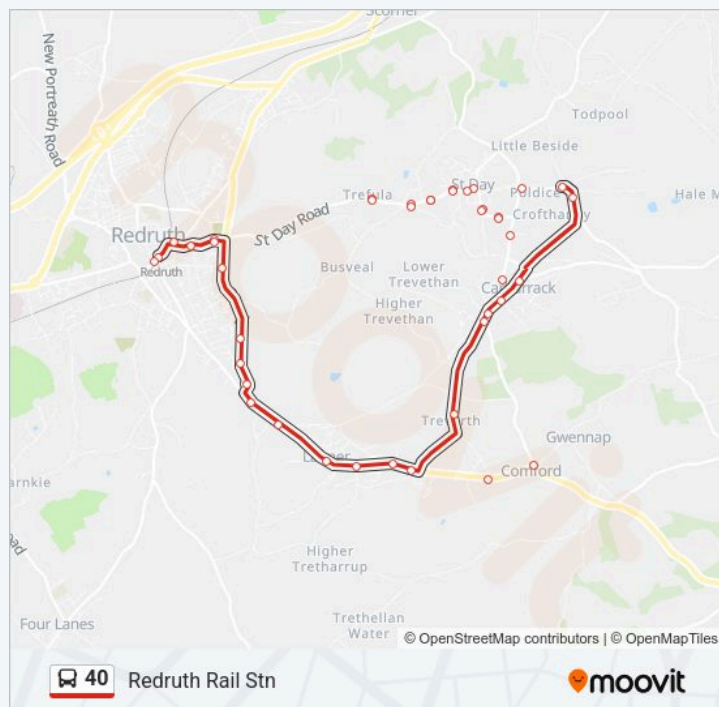

Carknown Gardens

Jctn Sandy Lane & Raymond Rd

Cemetery

Trefusis Terrace

Railway Station

Direction: Railway Station

37 stops

[VIEW LINE SCHEDULE](#)