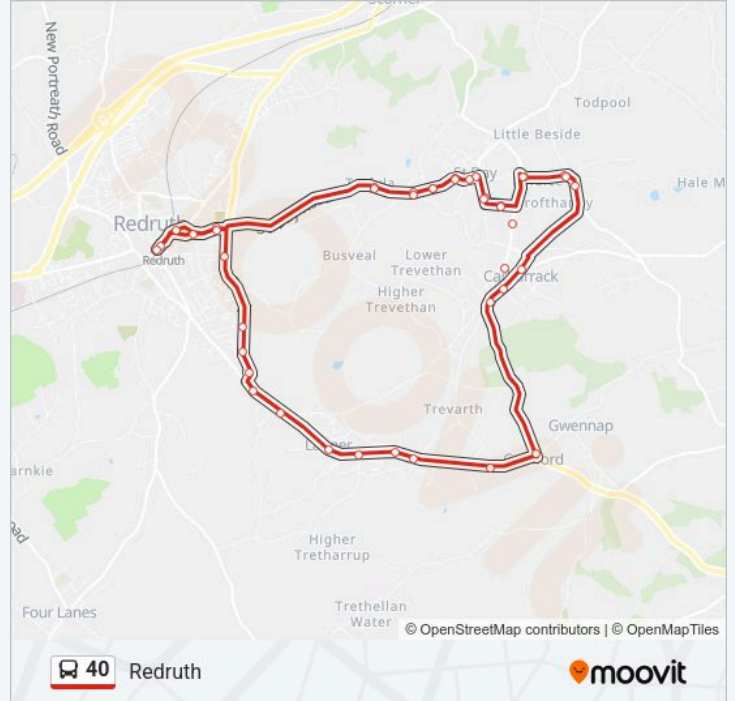

Jctn Sandy Lane & Raymond Rd

Cemetery

Trefusis Terrace

Railway Station

Direction: Bus Station

51 stops

[VIEW LINE SCHEDULE](#)

Barncoose Hospital
Tesco
Health Clinic
Railway Station
Higher Fore Street
Cemetery
Little Trefula
Vogue
Vogue Hill
Chapel Street
Market Square
Church Street
St Day Holiday Park
Wheal Jewel
Polkerris Road
The Carharrack Stars
The Band Hall
Wheal Jewel
Skyber Vean
Village Hall
Shelter
Todpool Turning
Truro Tractors
Sergeants Hill
Kings Head
Kerley Downs
Bridgeway
Truro Holiday Park
Retail Park
Industrial Estate