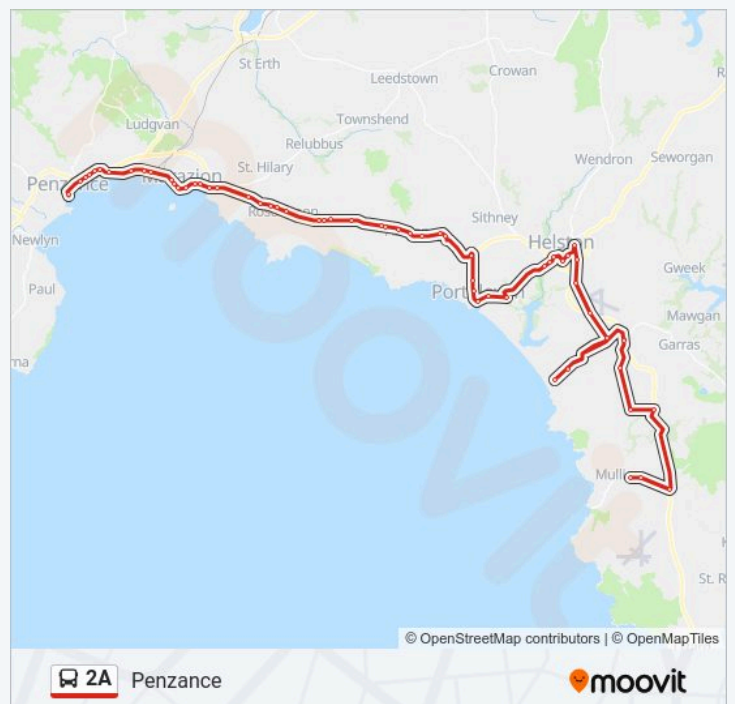

The Bridge, Nantithet

Village Hall, White Cross

Cross Roads Layby, Cury

Mullion Holiday Park, Penhale

Trecarne Pottery, Meaver

Mullion School, Mullion

Direction: Penzance

63 stops

[VIEW LINE SCHEDULE](#)

Mullion School, Mullion

Trecarne Pottery, Meaver

Mullion Holiday Park, Penhale

Cross Roads Layby, Cury

Village Hall, White Cross

Treloskan Farm, Nantithet

Polwin Farm Turn, Culdrose

Culdrose Roundabout, Culdrose

Lanmarth Farm, Culdrose

Polgrean Farm, Gunwalloe

Berepper Cross, Gunwalloe

Polgrean Farm, Gunwalloe

Lanmarth Farm, Culdrose

Rnas Main Entrance, Culdrose

Cottage Hospital, Helston

Pine Close, Helston

Tesco, Helston

Kingsley Way, Helston

The Parade, Helston

Meneage Street, Helston

Blue Anchor, Helston

Boating Lake, Helston

Porthleven Road, Helston

2A bus Time Schedule

Penzance Route Timetable:

Sunday	Not Operational
Monday	15:25
Tuesday	15:25
Wednesday	15:25
Thursday	15:25
Friday	15:25
Saturday	Not Operational

2A bus Info

Direction: Penzance

Stops: 63

Trip Duration: 85 min

Line Summary: