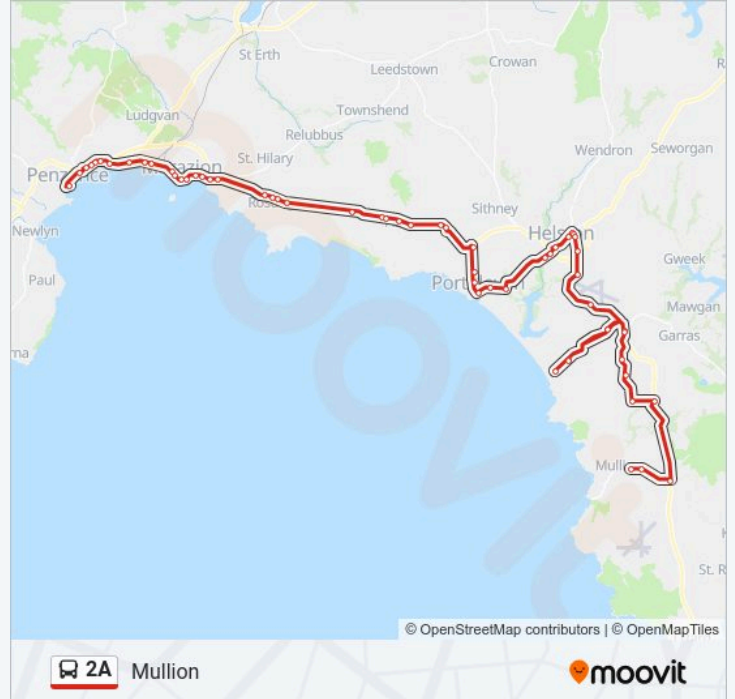

Falmouth Packet Inn, Rosudgeon

Cross Roads, Germoe

Cornwall Motel, Tresowes Green

Tresowes Turn, Tresowes Green

Toll House, Ashton

Lion & Lamb, Ashton

Bus Shelter, Breage

Shute Hill, Breage

The Turn, Porthleven

Tolponds, Porthleven

Mill Lane, Porthleven

Bus Shelter, Porthleven

Wellindton Road, Porthleven

Penrose Hill, Porthleven

Porthleven Road, Helston

Boating Lake, Helston

Seven Stars, Helston

Godolphin Road, Helston

Winns Row, Helston

Tyre Centre, Helston

Tesco, Helston

Pine Close, Helston

Cottage Hospital, Helston

Rnas Main Entrance, Culdrose

Lanmarth Farm, Culdrose

Polgrean Farm, Gunwalloe

Berepper Cross, Gunwalloe

Polgrean Farm, Gunwalloe

Lanmarth Farm, Culdrose

Culdrose Roundabout, Culdrose

Polwin Farm Turn, Culdrose

Treloskan Farm, Nantithet