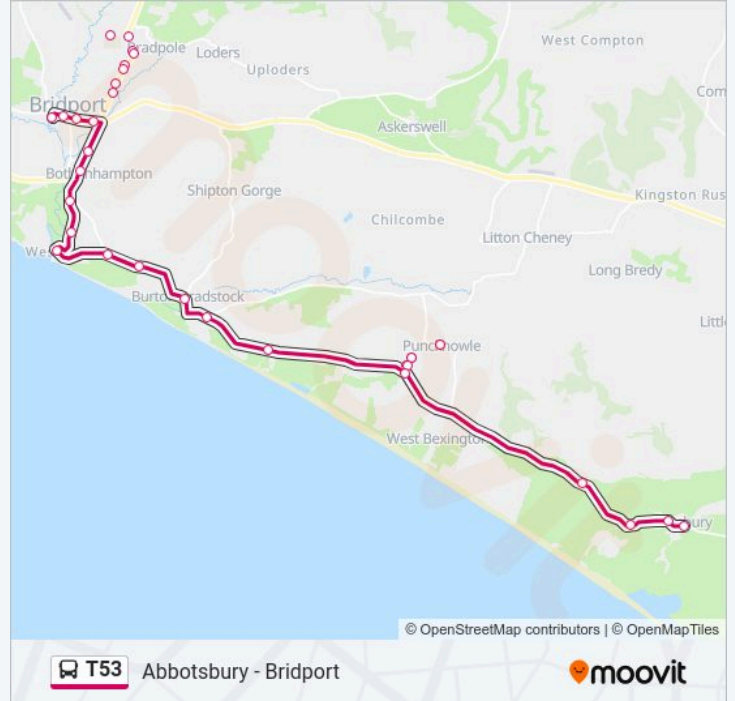

T53 bus Info

Direction: Abbotsbury

Stops: 33

Trip Duration: 45 min

Line Summary:

Cogden Beach, Burton Bradstock

Holy Trinity Church, Swyre

Old Reading Room, Swyre

Swan Inn, Abbotsbury

Direction: Bridport

37 stops

[VIEW LINE SCHEDULE](#)

Swan Inn, Abbotsbury

Ilchester Arms, Abbotsbury

West Street, Abbotsbury

Abbotsbury Hill, East Bexington