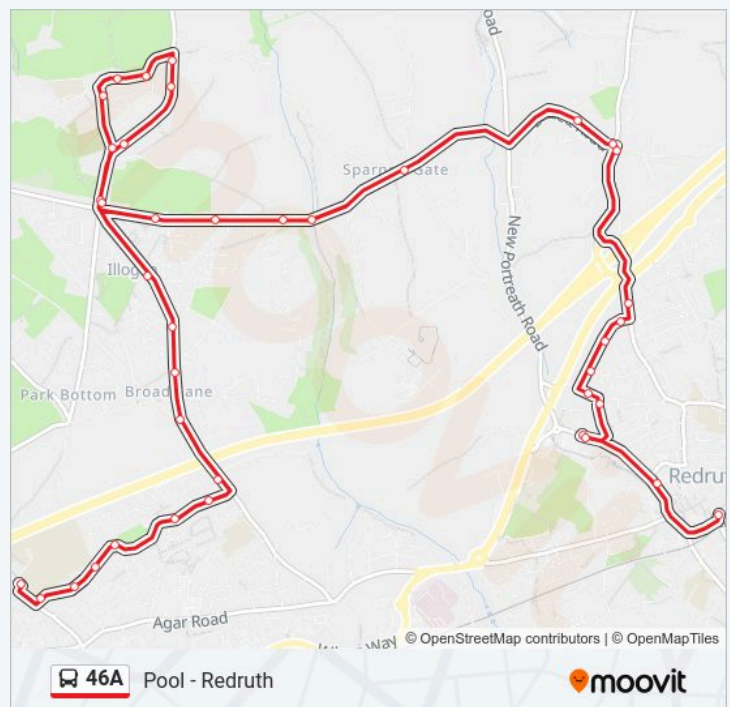

Trevithick Surgery, Camborne

Basset Street, Camborne

Direction: Redruth

39 stops

[VIEW LINE SCHEDULE](#)

- School Car Park, Pool
- Moorfield Rd Pool School, Pool
- Cort Treloweth, Pool
- Townfield, Pool
- Treloweth Community Centre, Pool
- Killersfield, Pool
- Harrison Gardens, Pool
- Higher Broad Lane, Pool
- Chapel, Broad Lane
- Merrits Hill, West Tolgus
- Paynters Lane, West Tolgus
- Illogan Park, Illogan
- Robartes Arms, Illogan
- Bridge Road, Paynters Lane End
- Middle Of Bridge Road, Paynters Lane End
- Top Of Bridge Road, Nance
- Coronation Road, Nance
- Tangye Close, Nance
- Church Road, Nance
- Bottom Of Church Road, Paynters Lane End
- Robartes Arms, Illogan
- Penwartha Road, Paynters Lane End
- Chapel, Vogue Beloth
- Merrits Hill, Illogan
- Little Tehidy Cottage, Sparnon Gate
- Old Portreath Road, Sparnon Gate
- Trenoweth Estate, North Country
- Top Of Basset Road, North Country

46A bus Time Schedule

Redruth Route Timetable:

Sunday	Not Operational
Monday	15:10
Tuesday	15:10
Wednesday	15:10
Thursday	15:10
Friday	15:10
Saturday	Not Operational

46A bus Info

Direction: Redruth

Stops: 39

Trip Duration: 35 min

Line Summary:

Corner Cottage, North Country

Harmony Close, Redruth

Glen Leigh, Redruth

Edmund Road, Redruth

Montague Avenue, Redruth

Pond Lane, Redruth