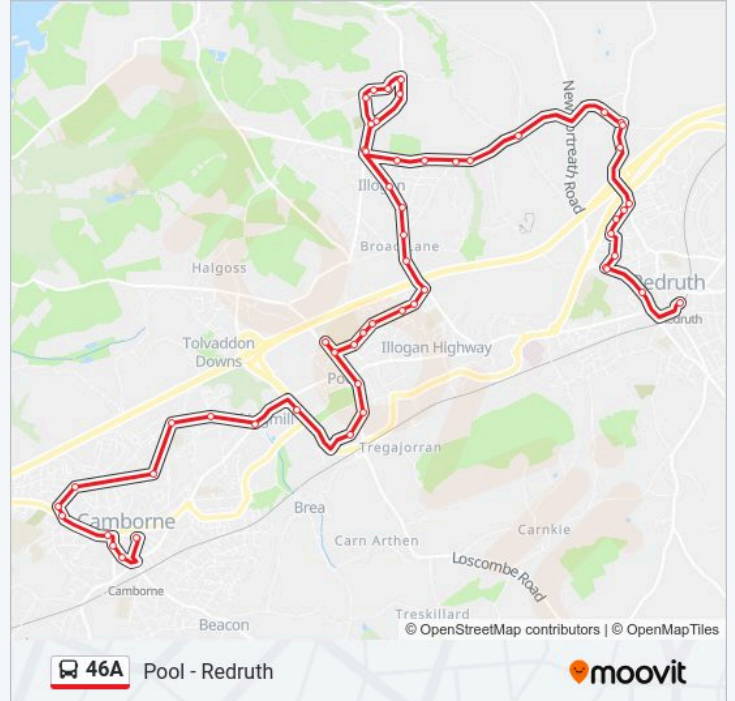

Townfield, Pool

Cort Treloweth, Pool

Moorfield Rd Pool School, Pool

School Car Park, Pool

Health Centre, Pool

Carn Brea Leisure Centre, Pool

Tesco Extra, Pool

Dudnace Lane, Pool

Pendarves Street, Tuckingmill

Trevarno Road, Camborne

Boiler Works Road, Camborne

Aneray Road, Tuckingmill

Weeth School, Camborne

Weeth Close, Treswithian

Pengwarras Road, Treswithian

Church Street, Camborne

Trevithick Surgery, Camborne

Basset Street, Camborne

Direction: Redruth

39 stops

[VIEW LINE SCHEDULE](#)

- School Car Park, Pool
- Moorfield Rd Pool School, Pool
- Cort Treloweth, Pool
- Townfield, Pool
- Treloweth Community Centre, Pool
- Killersfield, Pool
- Harrison Gardens, Pool
- Higher Broad Lane, Pool
- Chapel, Broad Lane
- Merrits Hill, West Tolgus
- Paynters Lane, West Tolgus
- Illogan Park, Illogan
- Robartes Arms, Illogan
- Bridge Road, Paynters Lane End
- Middle Of Bridge Road, Paynters Lane End
- Top Of Bridge Road, Nance
- Coronation Road, Nance
- Tangye Close, Nance
- Church Road, Nance
- Bottom Of Church Road, Paynters Lane End
- Robartes Arms, Illogan
- Penwartha Road, Paynters Lane End
- Chapel, Vogue Beloth
- Merrits Hill, Illogan
- Little Tehidy Cottage, Sparnon Gate
- Old Portreath Road, Sparnon Gate
- Trenoweth Estate, North Country
- Top Of Basset Road, North Country

Trip Duration: 35 min

Line Summary:

Corner Cottage, North Country

Harmony Close, Redruth

Glen Leigh, Redruth

Edmund Road, Redruth

Montague Avenue, Redruth

Pond Lane, Redruth