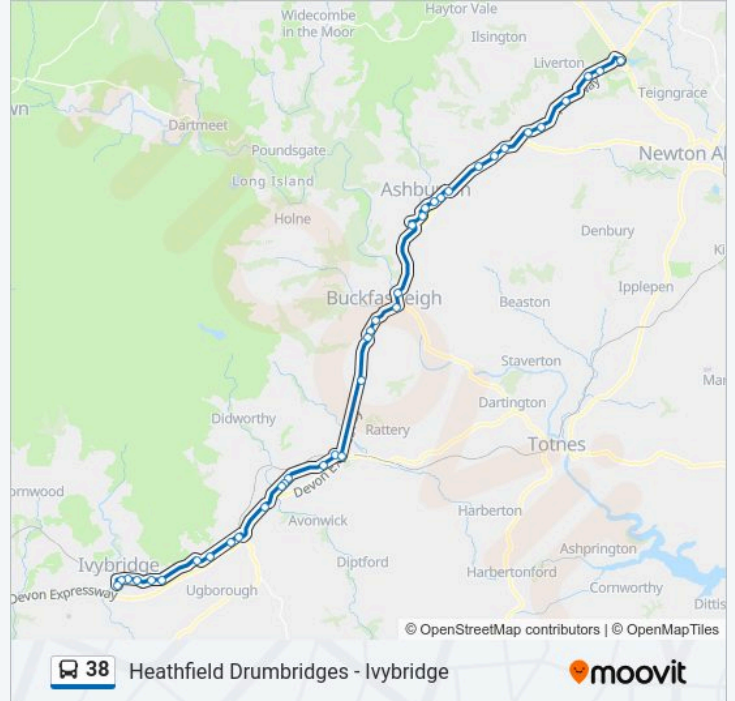

Dart Bridge, Buckfastleigh

Station Approach, Buckfastleigh

West End Road, Buckfastleigh

Half Moon Court, Buckfastleigh

Lower Dean, Buckfastleigh

Dean Prior

Marley Mansion, South Brent

Marley Head, South Brent

Stidson Cross, South Brent

Pool Park, South Brent

London Inn Mews, South Brent

London Inn Mews, South Brent

A38 Slip Road Shell Garage, South Brent

Green Lane, Wrangaton

Siding Cross, Wrangaton

Monksmoor Bridge, Bittaford

Horse And Groom, Bittaford

Davey's Cross, Filham

Palace Lane, Filham

Rue St Pierre, Ivybridge

Abbeyfield, Ivybridge

Sportsmans Inn, Ivybridge

Bp Garage, Ivybridge

38 bus time schedules and route maps are available in an offline PDF at moovitapp.com. Use the Moovit App to see live bus times, train schedule or subway schedule, and step-by-step directions for all public transit in South West.

© 2024 Moovit - All Rights Reserved