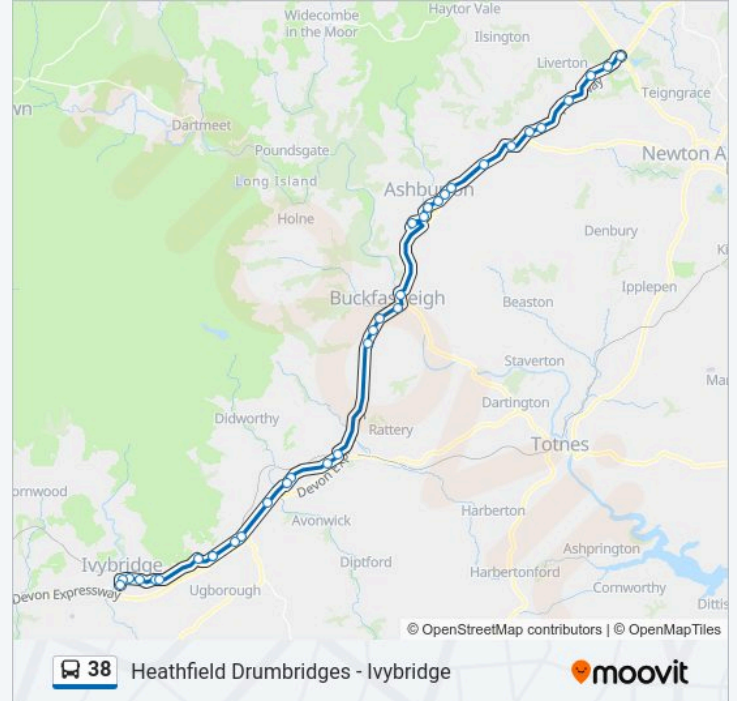

#### 38 bus Info

**Direction:** Heathfield

**Stops:** 35

**Trip Duration:** 48 min

**Line Summary:**

Peartree Cross, Ashburton

West End Terrace, Ashburton

Bull Ring, Ashburton

Memorial, Ashburton

Miners Close, Ashburton

East End Terrace, Ashburton

Alston Cross, Caton

Goodstone Cross, Goodstone

Lemonford Caravan Park, Bickington

Old Inn Lay-Bys, Bickington

Welcome Stranger Inn, Liverton

Benedict's Garage, Liverton

Exeter Cross, Liverton

Drumbridges Roundabout, Heathfield

**Direction: Ivybridge**

38 stops

[VIEW LINE SCHEDULE](#)

Drumbridges Roundabout, Heathfield

Post Office, Liverton

**38 bus Info**

**Direction:** Ivybridge

**Stops:** 38

**Trip Duration:** 44 min

**Line Summary:**

Dart Bridge, Buckfastleigh

Station Approach, Buckfastleigh

West End Road, Buckfastleigh