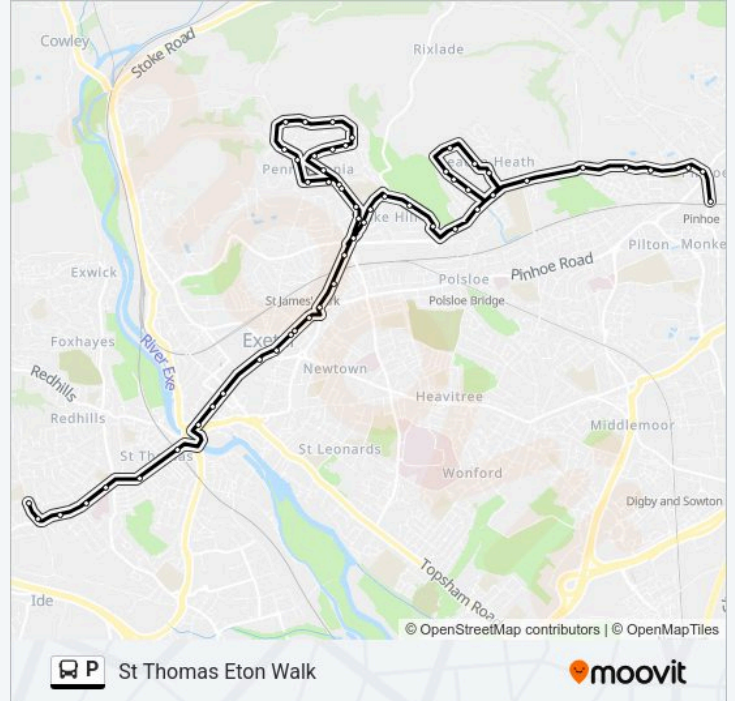

Use the Moovit App to find the closest P bus station near you and find out when is the next P bus arriving.

Direction: St Thomas Eton Walk

56 stops

[VIEW LINE SCHEDULE](#)

- Railway Station
- Church Hill
- Harrington Gardens
- Bradfield Road
- Chancel Lane
- Cheynegate Lane
- Arena Park
- Church
- Merlin Crescent
- Mile Gardens
- Pendragon Road
- Tristan Close
- Pellinore Road
- Northbrook Close
- Beacon Heath Shops
- Calthorpe Road
- Philip Road
- Midway
- Mincinglake Road Top
- Stoke Hill Top
- School

Direction: St Thomas Eton Walk

Stops: 56

Trip Duration: 52 min

Line Summary:

- Stoke Arms
- Rosebank Crescent
- Yew Tree Close
- Aldrin Road
- Rosebarn Avenue
- Pennsylvania Road
- The Acorns
- Pensylvania Road
- Florida Drive
- Plassey Close
- Linnet Close
- Queensland Drive
- Sheppards Road
- Aldrin Road
- Armstrong Avenue
- Rosebarn Lane
- Aldrin Road
- The Lilacs
- Albion Place
- St James Road
- Odeon Cinema (Stop 24)
- Sidwell Street (Stop 40)
- Sidwell Street (Stop 36)
- Sidwell Street (Stop 18)
- High Street (Stop 6)
- Fore Street (Stop 14)
- King Street
- Exe Bridges
- Railway Station
- Old Vicarage Road
- First And Last
- Orchard Gardens

Cowick Hill

Dunsford Gardens

Eton Walk

Direction: Pinhoe

30 stops

[VIEW LINE SCHEDULE](#)

High Street (Stop 3)

Sidwell Street (Stop 21)

Direction: Pinhoe Railway Station

Stops: 68

Trip Duration: 48 min

Line Summary:

Aldrin Road

Rosebarn Avenue

Pennsylvania Road

The Acorns