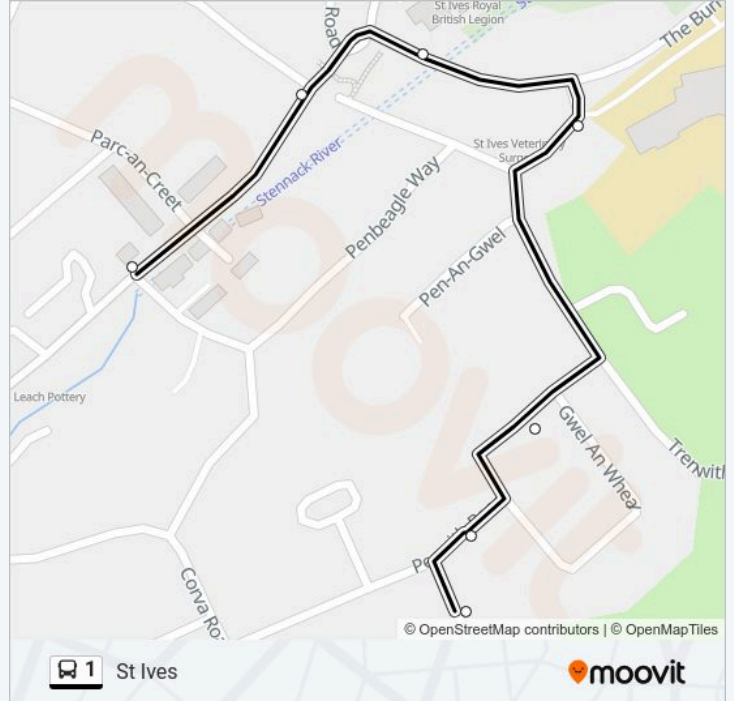

Direction: St Ives

19 stops

[VIEW LINE SCHEDULE](#)

- Porthia Road, St Ives
- Porthia Close, St Ives
- Fire Station, St Ives
- Leach Pottery, St Ives
- Higher Stennack, St Ives
- Trenwith Bridge, St Ives
- Carnellis Road, Stennack
- Treverbyn Road Junction, Hellesveor
- Garrack Hotel, St Ives
- Ayr Court Flats, St Ives
- Bullans Hill Stop, St Ives
- Belmont Terrace Playground, St Ives
- Bullans Lane, St Ives
- Stennack Surgery, St Ives
- Cinema, St Ives
- St Ives Harbour Hotel, St Ives
- The View, St Ives
- Cornish Arms, St Ives
- Tesco, St Ives

Direction: St Ives

Stops: 19

Trip Duration: 15 min

Line Summary:

Direction: St Ives

19 stops

[VIEW LINE SCHEDULE](#)

Tesco, St Ives