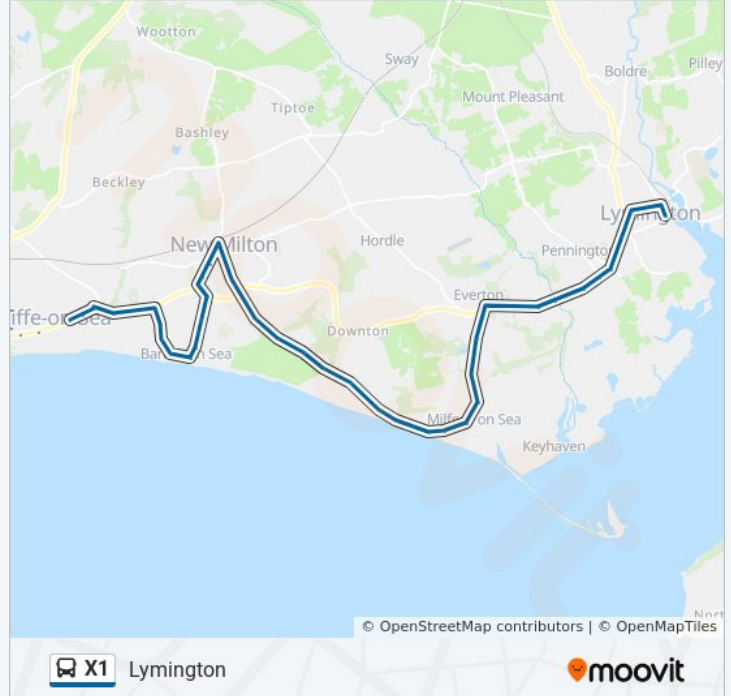

Hoburne Holiday Park, Somerford

Hoburne Farm Mews, Highcliffe

Nea Close, Highcliffe

Smugglers Lane South, Highcliffe

Carisbrooke Way, Highcliffe

Earlsdon Way, Highcliffe

Hinton Wood Avenue, Highcliffe

The Lord Bute, Highcliffe

Recreation Ground, Highcliffe

Sea Corner, Highcliffe

Rothesay Lodge, Highcliffe

Milestone Roundabout, Walkford

Naish Holiday Village, Barton on Sea

The House Martin, Old Milton

Seacroft Avenue, Barton on Sea

Seaward Avenue, Barton on Sea

Barton House, Barton on Sea

Beachcomber Cafe, Barton on Sea

Grove Road, Barton on Sea

Island View Court, Barton on Sea

Highlands Road, Barton on Sea

Albany Close, Old Milton

Lidl, Old Milton

New Milton Junior School, Old Milton

Baptist Church, New Milton

Crossmead Avenue, New Milton

Whitefield Road Terminus, New Milton

Bradbeers, New Milton

Yew Tree Court, New Milton

Green Lane, Barton on Sea

Engleburn, Barton on Sea