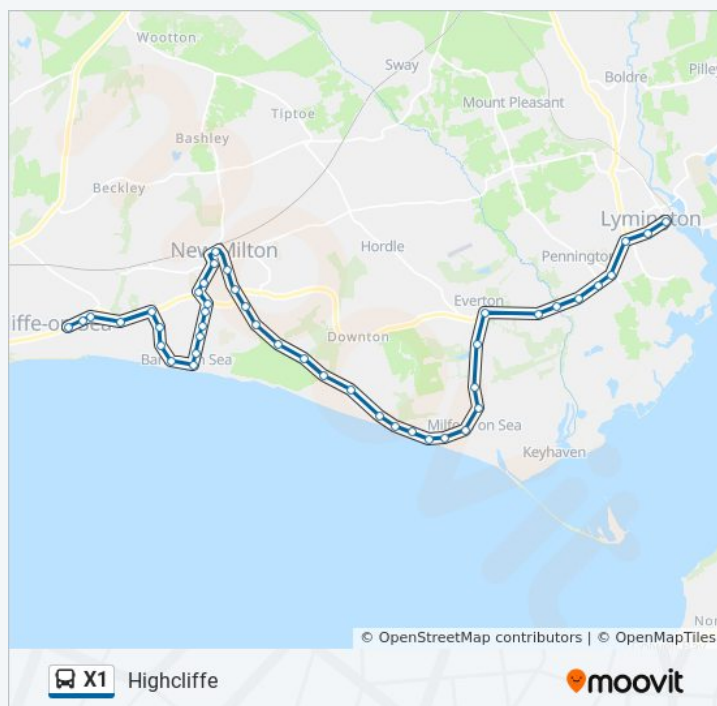

Direction: Highcliffe

44 stops

[VIEW LINE SCHEDULE](#)

Station Street, Lymington
Main Post Office, Lymington
Priestlands Place, Lymington
Pennington Cross, Pennington
South Street, Pennington
Haglane Copse, Lymington
Efford Bridge, Efford
Otter Garden Centre, Efford
Old Christchurch Road, Everton
Lytton Lawn, Everton
Manor Road, Lymore
The Vicarage, Lymore
Barnes Lane, Milford on Sea
The Beach House, Milford on Sea
De La Warr Road, Milford on Sea
Cornwallis Road, Milford on Sea
Whitby Road, Milford on Sea
West Road, Milford on Sea
Downton Lane, Downton
Taddiford Gap, Downton
Keepers Cottage, Downton
Angel Lane, Barton on Sea
Engleburn, Barton on Sea
Green Lane, Barton on Sea
Yew Tree Court, New Milton
Bradbeers, New Milton
Whitefield Road Terminus, New Milton
Fire Station, New Milton
Baptist Church, New Milton
New Milton Junior School, Old Milton

Direction: Highcliffe

Stops: 44

Trip Duration: 45 min

Line Summary:

Lidl, Old Milton

Albany Close, Old Milton

Highlands Road, Barton on Sea

Island View Court, Barton on Sea

Milestone Roundabout, Walkford

Rothesay Lodge, Highcliffe

Sea Corner, Highcliffe

Direction: Lymington

89 stops

[VIEW LINE SCHEDULE](#)

Westover Road, Bournemouth

St Peters Church, Bournemouth