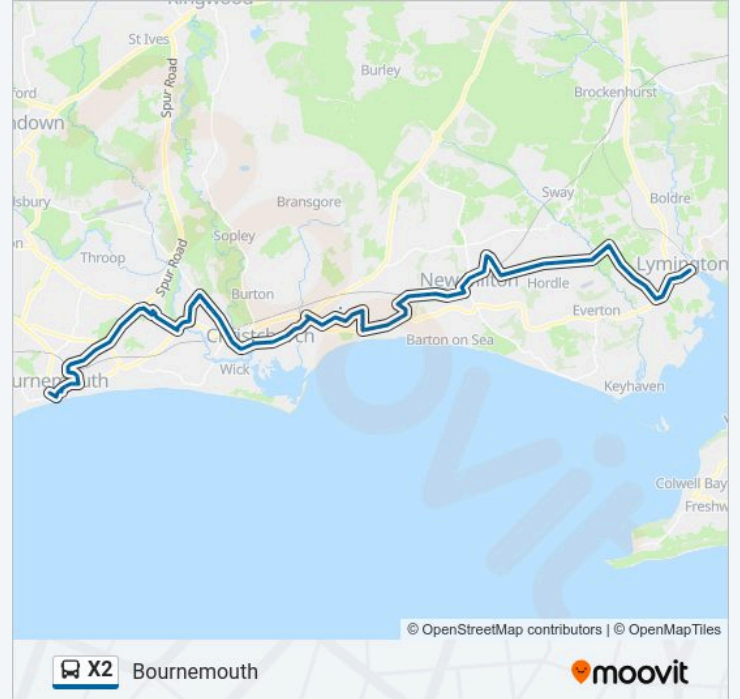

Hobart Road, New Milton

Milton Mead, Gore

Stem Lane, New Milton

Walkford Lane, New Milton

Chewton Farm Road, Walkford

Walkford Hotel, Walkford

Bracken Way, Walkford

Milestone Roundabout, Walkford

Rothesay Lodge, Highcliffe

Sea Corner, Highcliffe

Recreation Ground, Highcliffe

The Lord Bute, Highcliffe

Hinton Wood Avenue, Highcliffe

Carisbrooke Way, Highcliffe

Highcliffe School, Highcliffe

Smugglers Lane South, Highcliffe

Nea Close, Highcliffe

Hoburne Farm Mews, Highcliffe

Hoburne Holiday Park, Somerford

Sainsbury, Somerford

Meteor Shopping Park, Somerford

Trade Park, Somerford

Airfield Way, Somerford

Dennistoun Avenue, Somerford

Knapp Mill Avenue, Fairmile

Christchurch Hospital, Fairmile

Rutland Road, Fairmile

The Grove Top, Fairmile

Bosley Way, Jumpers Common

Elm Avenue, Jumpers Common

The Grove Shops, Jumpers Common

Stourvale Avenue, Jumpers Common