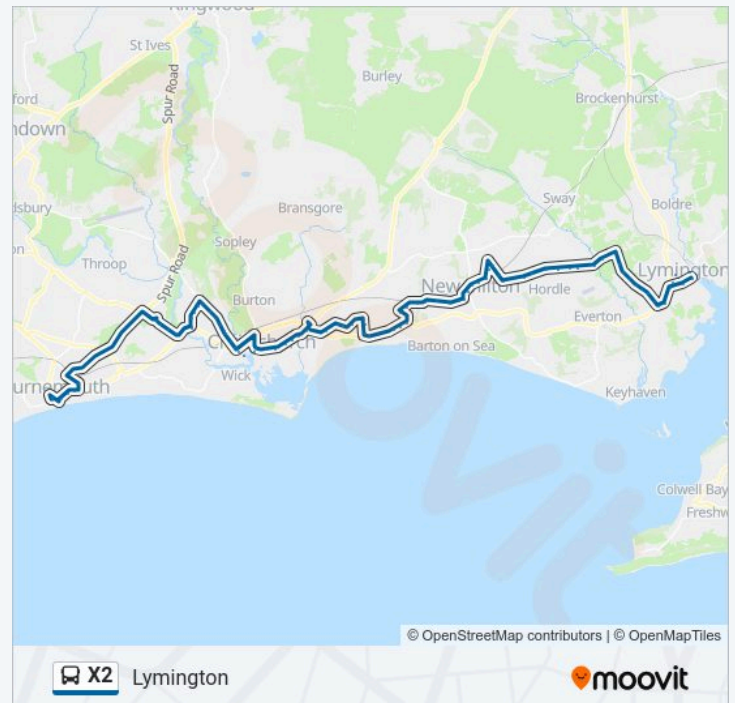

Westover Road, Bournemouth
St Peters Church, Bournemouth
Hinton Road Top, Bournemouth
Top Of Bath Hill, Lansdowne
Lansdowne
Lansdowne
Kilmarnock Road, Lansdowne
Royal Bournemouth Hospital, Littledown
Castle Lane Tesco, Littledown
Cheriton Avenue, Iford
Iford Gardens, Iford
Jumpers Corner, Jumpers Common
Stourvale Avenue, Jumpers Common
The Grove Shops, Jumpers Common
Elm Avenue, Jumpers Common
Bosley Way, Jumpers Common
The Grove Top, Fairmile
Rutland Road, Fairmile
Christchurch Hospital, Fairmile
Knapp Mill Avenue, Fairmile
Grove Road East, Fairmile
Portfield Road, Fairmile
Fairfield, Christchurch
Bargates, Christchurch
Town Centre, Christchurch
Priory Corner, Christchurch
Stony Lane, Purewell
Livingstone Road, Purewell
Purewell Cross, Purewell

X2 bus Time Schedule

Lymington Route Timetable:

Sunday	Not Operational
Monday	07:35 - 18:35
Tuesday	07:35 - 18:35
Wednesday	07:35 - 18:35
Thursday	07:35 - 18:35
Friday	07:35 - 18:35
Saturday	07:45 - 18:35

X2 bus Info

Direction: Lymington

Stops: 86

Trip Duration: 98 min

Line Summary:

Dennistoun Avenue, Somerford

Airfield Way, Somerford

Trade Park, Somerford

Hinton Wood Avenue, Highcliffe

The Lord Bute, Highcliffe

Recreation Ground, Highcliffe

Sea Corner, Highcliffe

Rothesay Lodge, Highcliffe

Milestone Roundabout, Walkford

Bracken Way, Walkford

Walkford Hotel, Walkford