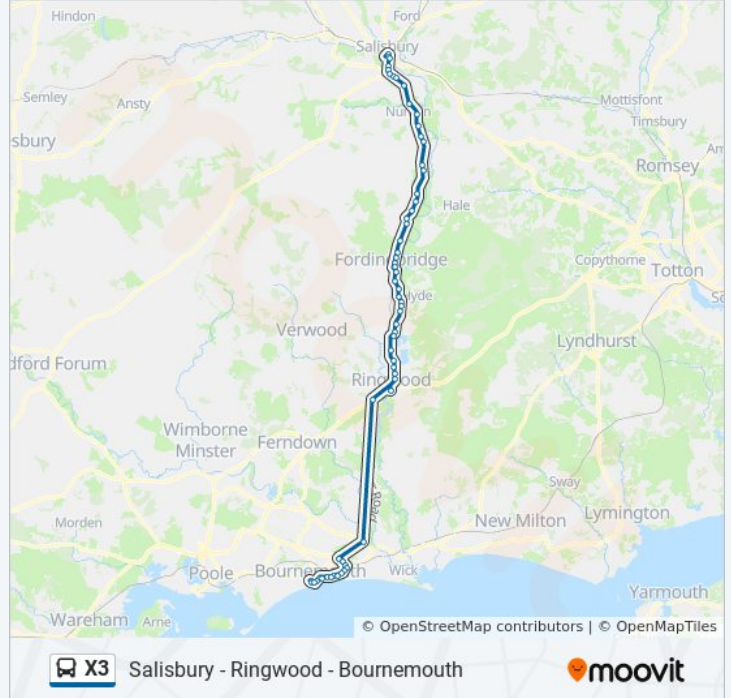

Salisbury - Ringwood - Bournemouth

Get The App

The X3 bus line (Salisbury - Ringwood - Bournemouth) has 4 routes. For regular weekdays, their operation hours are: (1) Bournemouth: 06:10 - 21:45(2) Ringwood: 23:00(3) Ringwood: 00:10 - 20:45(4) Salisbury: 05:52 - 20:25 Use the Moovit App to find the closest X3 bus station near you and find out when is the next X3 bus arriving.

Meeting House Lane, Ringwood

Ashley Heath Roundabout, St Ives

Royal Bournemouth Hospital, Littledown

Littledown Centre, Littledown

Cooper Dean, Strouden

Buchanan Avenue, Springbourne

Queens Park Hotel, Springbourne

Royal Bournemouth Hospital, Littledown

Ashley Heath Roundabout, St Ives

Meeting House Lane, Ringwood

X3 bus Time Schedule

Salisbury Route Timetable:

Sunday	08:05 - 20:15
Monday	05:52 - 20:25
Tuesday	05:52 - 20:25
Wednesday	05:52 - 20:25
Thursday	05:52 - 20:25
Friday	05:52 - 23:00
Saturday	05:57 - 23:00

X3 bus Info

Direction: Salisbury

Stops: 60

Trip Duration: 85 min

Line Summary:

Poulner Wells Garage, Blashford
Headlands Business Park, Blashford
Snails Lane, Blashford
Blashford Farm, Ellingham
Ellingham Crossroads, Ellingham
Mockbeggar Lane, Ibsley
The Bridge, Ibsley
Ibsley Drove, Ibsley
New Forest Water Park, North Gorley
North Gorley Turn, North Gorley
Whites Motors, North Gorley
Gorley Nurseries, Bickton
Bickton Crossroads, Bickton
Redbrook Farm, Fordingbridge
Recreation Ground, Fordingbridge
Post Office, Fordingbridge
Alexandra Road, Fordingbridge
Waverley Road, Burgate
Kingfisher Drive, Lower Burgate
Burgate Cross, Upper Burgate
Police Cottages, Breamore
Village Hall, Breamore
Breamore House Turn, North Street
South Charford Crossing, North Charford
Lions Lodge, North Charford
The Bull, Downton
Industrial Estate, Downton
Warrens Lane, Charlton All Saints
Bus Shelter, Charlton All Saints
Matrimony Farmhouse, Nunton
Inveresk House, Bodenham
Bodenham Bypass, Nunton
Bus Shelter, Britford