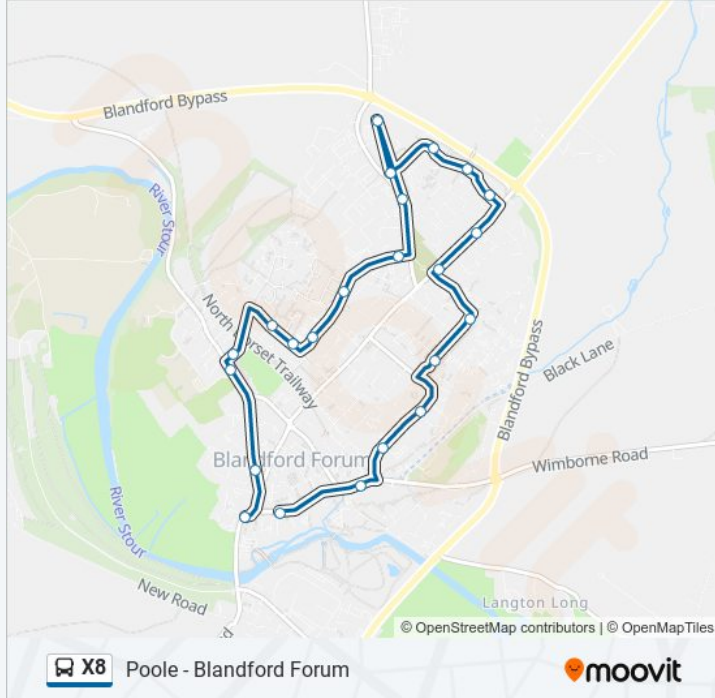

Sunday	18:11
Monday	18:11
Tuesday	18:28 - 19:34
Wednesday	18:28 - 19:34
Thursday	18:28 - 19:34
Friday	18:28 - 19:34
Saturday	18:28 - 19:34

X8 bus Info

Direction: Blandford

Stops: 23

Trip Duration: 18 min

Line Summary:

- Queens Road, Blandford
- Bayfran Way, Blandford
- Fishers Close, Blandford
- Market Place, Blandford

Direction: Poole

62 stops

[VIEW LINE SCHEDULE](#)

- Crown Hotel, Blandford
- Eagle House Surgery, Blandford
- Blandford Hospital, Blandford
- Blandford Hospital, Blandford
- Lockeridge Close, Blandford
- Blandford Day Centre, Blandford
- Cadley Close, Blandford
- Hinton Close, Blandford
- Holland Business Park, Blandford
- Lady Baden Powell Way, Blandford
- Lidl Supermarket, Blandford
- Gurkha Road Bottom, Blandford
- Bracewell Close, Blandford
- Sandbourne Avenue, Blandford
- Casterbridge Close, Blandford
- Rosebank Lane, Blandford
- Salisbury Road Cemetery, Blandford
- Tudor Gardens, Blandford