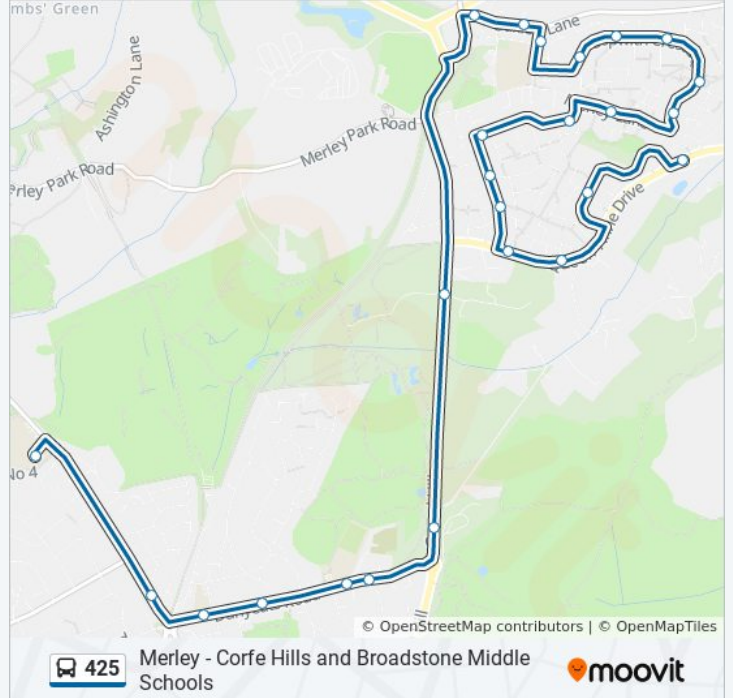

- Corfe Hills School, Broadstone
- Broadstone Middle School, Broadstone
- Poole Crematorium, Broadstone
- Blackwater Drive, Merley
- Willett Arms, Oakley
- Oakley House, Oakley
- Merley First School, Oakley
- The Lantern Church, Merley
- Chichester Walk, Merley
- De Haviland Close, Merley
- Brabazon Road, Merley
- Cockerell Close, Merley
- Selkirk Close, Merley
- Huntingdon Drive, Merley
- De Montfort Road, Merley
- Mimosa Avenue, Merley
- Rempstone Road, Merley
- Queen Anne Drive, Merley
- Montacute Way, Merley
- Countess Close, Merley
- Lynwood Drive East, Merley

Trip Duration: 30 min

Line Summary:

Canford Magna Road, Canford Magna
 Hamworthy Club, Canford Magna
 Canford Business Park, Canford Magna
 Canford Vale, Bearwood
 Wheelers Lane, Bearwood
 Viscount Walk, Bearwood
 King John Avenue, Bearwood
 Co-Op Store, Bearwood

Direction: Broadstone

53 stops

[VIEW LINE SCHEDULE](#)

Tesco, Wallisdown
 Astbury Avenue, Wallisdown
 Scott Road, Wallisdown
 Benbow Crescent, Wallisdown
 Discovery Court, Wallisdown
 Mountbatten Roundabout, Wallisdown
 Francis Avenue, West Howe
 Paddington Grove, West Howe
 High Howe Close, West Howe
 High Howe Gardens, West Howe
 Meadow View Road, West Howe
 Fitzwilliam Close, Bearwood
 King Richard Drive, Bearwood
 Co-Op Store, Bearwood
 King John Avenue, Bearwood
 Viscounts Walk, Bearwood
 Wheelers Lane, Bearwood
 Canford Vale, Bearwood

Trip Duration: 67 min

Line Summary:

Canford Park Arena, Bearwood

Canford Business Park, Canford Magna

Hamworthy Club, Canford Magna

Canford Magna Road, Canford Magna

Selkirk Close, Merley

Huntingdon Drive, Merley