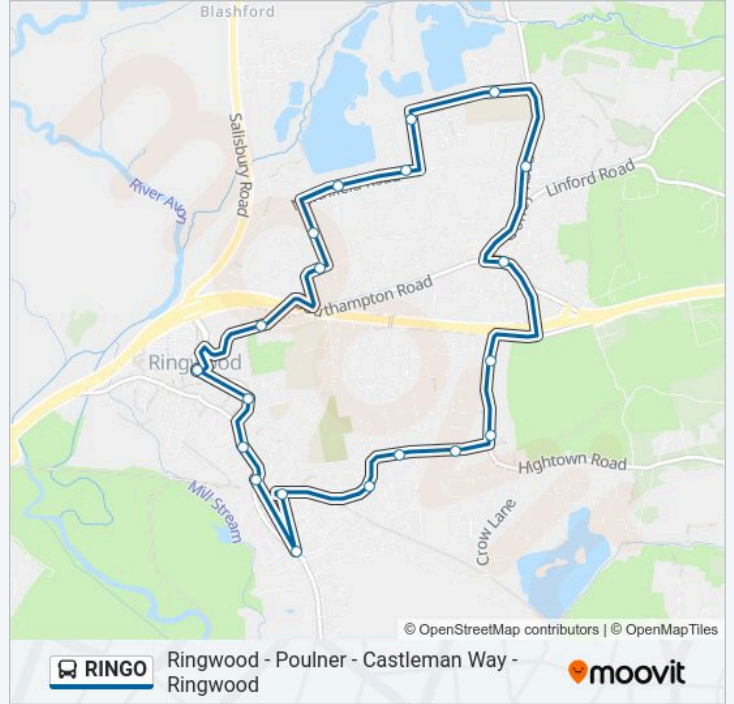

Ringwood - Poulner - Castleman Way - Ringwood

[Get The App](#)

The RINGO bus line Ringwood - Poulner - Castleman Way - Ringwood has one route. For regular weekdays, their operation hours are:

(1) Ringwood: 09:25 - 14:15

Use the Moovit App to find the closest RINGO bus station near you and find out when is the next RINGO bus arriving.

Direction: Ringwood

21 stops

[VIEW LINE SCHEDULE](#)

- Meeting House Lane, Ringwood
- Carvers Park, Ringwood
- Highfield Drive, Poulner
- Highfield Avenue, Ringwood
- Broadshard Lane, Poulner
- Seymour Road, Poulner
- North Poulner Road, Poulner
- Poulner Schools, North Poulner
- Northfield Road, Poulner
- White Hart, Poulner
- Eastfield Court, Hightown
- Ash Grove, Hightown
- Gardner Road, Ringwood
- Parsonage Barn Lane, Ringwood
- Crow Arch Lane, Ringwood
- New Street, Ringwood
- Lidl, Moortown
- The Lamb, Ringwood
- Fire Station, Ringwood
- Medical Centre, Ringwood
- Meeting House Lane, Ringwood

RINGO bus Time Schedule

Ringwood Route Timetable:

Sunday	Not Operational
Monday	09:25 - 14:15
Tuesday	09:25 - 14:15
Wednesday	09:25 - 14:15
Thursday	09:25 - 14:15
Friday	09:25 - 14:15
Saturday	09:25 - 14:15

RINGO bus Info

Direction: Ringwood

Stops: 21

Trip Duration: 18 min

Line Summary:

RINGO bus time schedules and route maps are available in an offline PDF at moovitapp.com. Use the Moovit App to see live bus times, train schedule or subway schedule, and step-by-step directions for all public transit in South West.