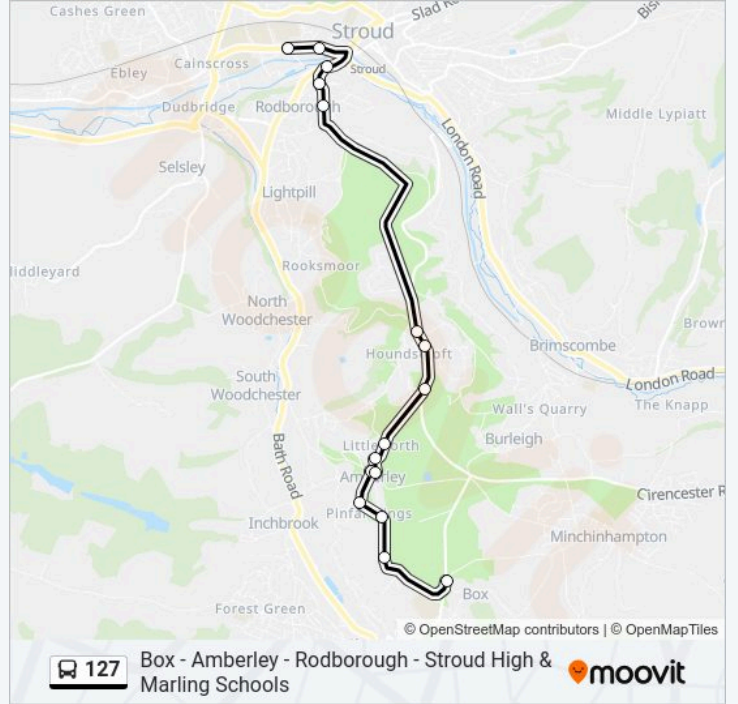

(1) Box: 15:40(2) Stroud: 07:52

Use the Moovit App to find the closest 127 bus station near you and find out when is the next 127 bus arriving.

Direction: Box
 15 stops
[VIEW LINE SCHEDULE](#)

- Marling And Stroud High Schools, Stroud
- Homebase, Stroud
- Rodborough Hill, Stroud
- County Primary School, Rodborough
- King's Road, Rodborough
- Bear Inn, Rodborough Common
- Amberley Ridge School, Burleigh
- Moor Court, Amberley
- War Memorial, Amberley
- Post Office, Amberley
- The Amberley Inn, Amberley
- Theescombe Turn, Amberley
- Sprigg's Well Turn, Pinfarthings
- Cedar Cottage, Pinfarthings
- Halfway House Inn, Box

Direction: Stroud

16 stops

[VIEW LINE SCHEDULE](#)

- Halfway House Inn, Box
- Cedar Cottage, Pinfarthings
- Sprigg's Well Turn, Pinfarthings
- Theescombe Turn, Amberley
- The Amberley Inn, Amberley
- The Amberley Inn, Amberley
- Post Office, Amberley
- War Memorial, Amberley
- Moor Court, Amberley
- Bownham Park, Amberley
- Bear Inn, Rodborough Common
- King's Road, Rodborough
- County Primary School, Rodborough
- Rodborough Hill, Stroud
- Homebase, Stroud
- Stroud High And Marling Schools, Stroud

127 bus Time Schedule

Stroud Route Timetable:

Sunday	Not Operational
Monday	07:52
Tuesday	07:52
Wednesday	07:52
Thursday	07:52
Friday	07:52
Saturday	Not Operational

127 bus Info

Direction: Stroud

Stops: 16

Trip Duration: 23 min

Line Summary:

127 bus time schedules and route maps are available in an offline PDF at moovitapp.com. Use the Moovit App to see live bus times, train schedule or subway schedule, and step-by-step directions for all public transit in South West.