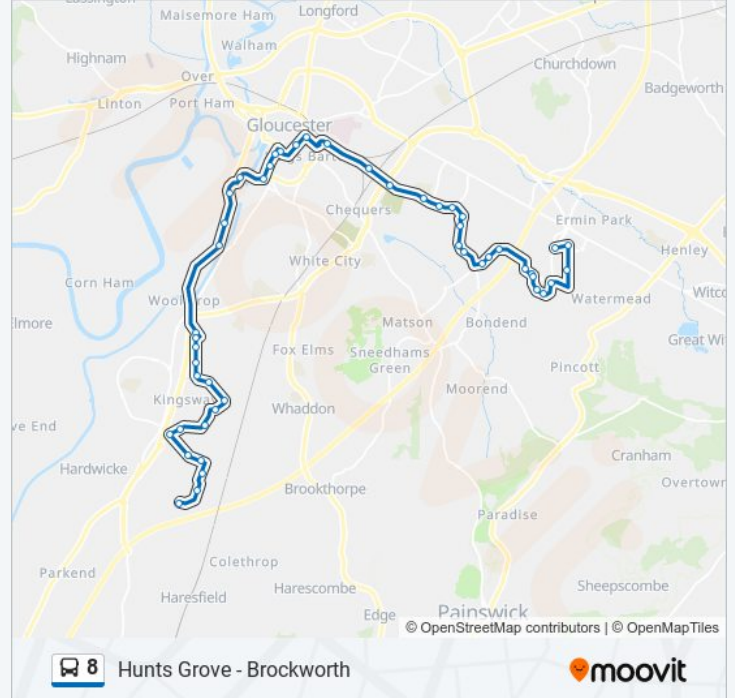

Direction: Gloucester

27 stops

[VIEW LINE SCHEDULE](#)

- Hunts Grove Primary Academy, Quedgeley
- Lime Tree Avenue, Quedgeley
- Jessop Court, Quedgeley
- Business Park, Quedgeley
- Baird Road, Quedgeley
- Tri Services Centre, Quedgeley

Direction: Gloucester

Stops: 23

Trip Duration: 25 min

Line Summary:

Direction: Quedgeley

48 stops

[VIEW LINE SCHEDULE](#)

Gloucester Business Park, Brockworth

The Docks, Gloucester

Spa Road, Gloucester

Gloucester Quays, Gloucester

Sainsbury's Supermarket, Hempsted

Monk Meadow Trading Estate, Hempsted

Soren Larsen Way, Hempsted

The Anchorage, Hempsted

Quedgeley Court Park, Lower Tuffley

Kingsway Health Centre, Quedgeley

Waterwells Park & Ride Site, Quedgeley

Baird Road, Quedgeley

Business Park, Quedgeley

Jessop Court, Quedgeley

Red Kite Rise, Quedgeley

8 bus time schedules and route maps are available in an offline PDF at moovitapp.com. Use the [Moovit App](#) to see live bus times, train schedule or subway schedule, and step-by-step directions for all public transit in South West.