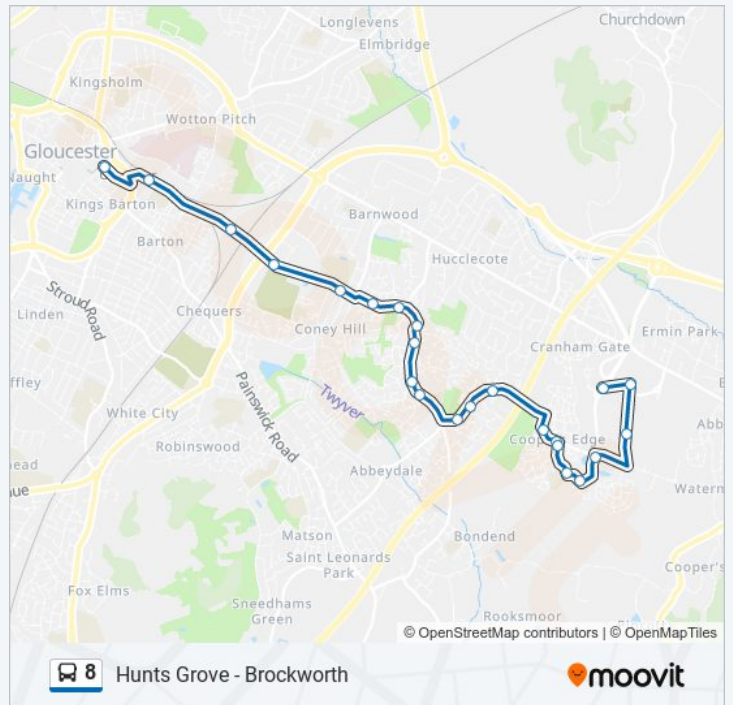

Direction: Gloucester

27 stops

[VIEW LINE SCHEDULE](#)

- Hunts Grove Primary Academy, Quedgeley
- Lime Tree Avenue, Quedgeley
- Jessop Court, Quedgeley
- Business Park, Quedgeley
- Baird Road, Quedgeley
- Tri Services Centre, Quedgeley

8 bus Info

Turning Circle, Hucclecote

Cox's Way, Abbeymead

Brome Road, Abbeymead

Palmer Avenue, Abbeymead

The Turmut-Hoer, Abbeymead

Charlwood House, Abbeymead

The Oaks, Abbeymead

Direction: Gloucester

Stops: 23

Trip Duration: 25 min

Line Summary:

Direction: Quedgeley

48 stops

[VIEW LINE SCHEDULE](#)

Gloucester Business Park, Brockworth

Whittle Inn, Brockworth

Wincanton Gate 2, Brockworth

Beaumont Walk, Brockworth

Grebe Gardens, Brockworth

Coopers Edge School, Hucclecote

Gauntlet Road, Hucclecote

Lobley's Estate, Hucclecote

Turning Circle, Hucclecote