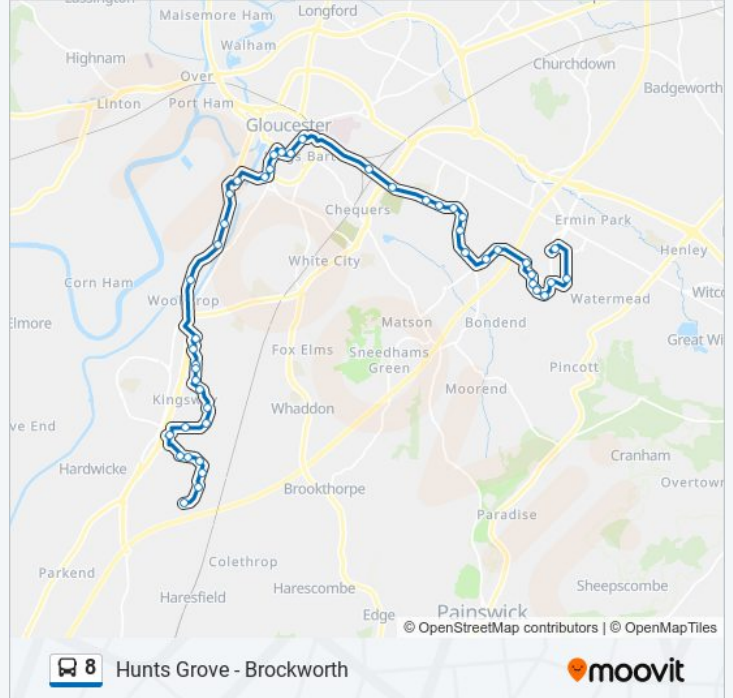

Hunts Grove - Brockworth

Get The App

The 8 bus line (Hunts Grove - Brockworth) has 4 routes. For regular weekdays, their operation hours are:
 (1) Brockworth: 05:30 - 22:23(2) Gloucester: 07:55 - 23:23(3) Gloucester: 07:50 - 23:15(4) Quedgeley: 05:25 - 22:15
 Use the Moovit App to find the closest 8 bus station near you and find out when is the next 8 bus arriving.

8 bus Info
Direction: Brockworth
Stops: 45
Trip Duration: 57 min
Line Summary:

- Spa Road, Gloucester
- The Docks, Gloucester
- The Warehouse, Gloucester
- St Michael's Square, Gloucester
- Clarence Street, Gloucester
- Morrison's Supermarket, Gloucester
- Eastbrook Trading Estate, Gloucester
- St Lawrence Road, Barnwood
- Coney Hill Road, Coney Hill
- North Upton Lane, Abbeymead
- Roman Road, Abbeymead
- Bishops Road, Abbeymead
- The Turmut-Hoer, Abbeymead
- Brome Road, Abbeymead
- Cox's Way, Abbeymead
- Yewtree Road, Hucclecote
- Lobley's Estate, Hucclecote
- Sapphire Way, Hucclecote
- Coopers Edge School, Hucclecote
- Grebe Gardens, Brockworth
- Beaumont Walk, Brockworth
- Direct Wines, Brockworth
- Gloucester Business Park, Brockworth

Direction: Gloucester

27 stops

[VIEW LINE SCHEDULE](#)

- Hunts Grove Primary Academy, Quedgeley
- Lime Tree Avenue, Quedgeley
- Jessop Court, Quedgeley
- Business Park, Quedgeley
- Baird Road, Quedgeley
- Tri Services Centre, Quedgeley

Direction: Gloucester

Stops: 23

Trip Duration: 25 min

Line Summary:

Direction: Quedgeley

48 stops

[VIEW LINE SCHEDULE](#)

Gloucester Business Park, Brockworth