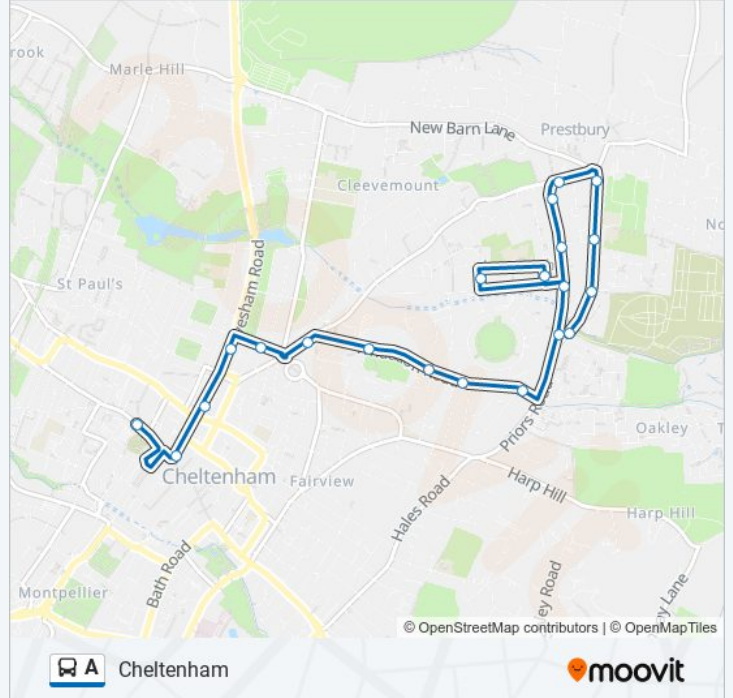

## A bus Info

**Direction:** Cheltenham

**Stops:** 21

**Trip Duration:** 18 min

**Line Summary:**

Mersey Road, Whaddon

The Cat And Fiddle, Whaddon

Whaddon Drive, Whaddon

### Direction: Cheltenham

30 stops

[VIEW LINE SCHEDULE](#)

Gchq Entrance, Benhall

Australia House, Hesters Way

Gloucestershire College, Hesters Way

Gloucestershire College Entrance, Hesters Way

Coronation Square, Hesters Way

**A bus Info**

**Direction:** Hesters Way

**Stops:** 36

**Trip Duration:** 42 min

**Line Summary:**

Wellington Road, Cheltenham

Holy Trinity Church, Cheltenham

Pittville Street, Cheltenham