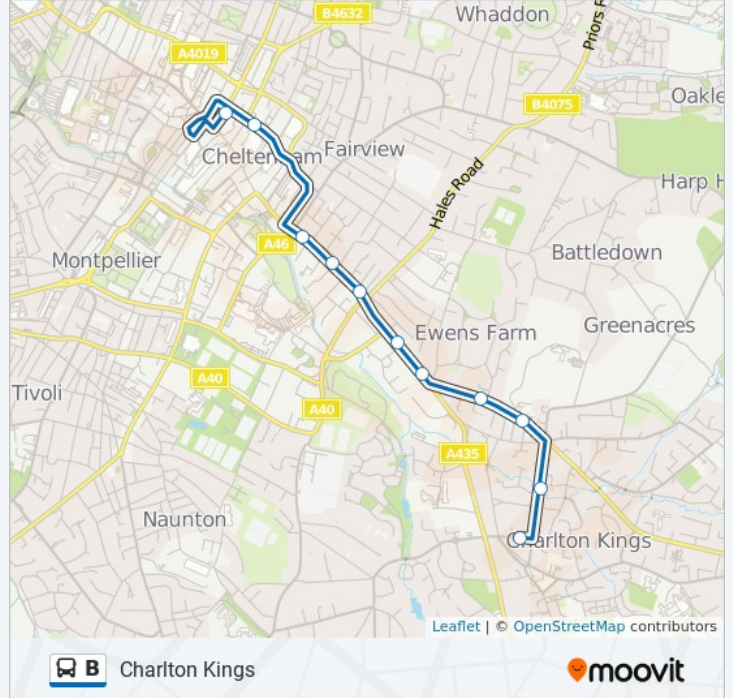

Direction: Charlton Kings

12 stops

[VIEW LINE SCHEDULE](#)

- Pittville Street, Cheltenham
- John Lewis, Cheltenham
- Sandford Park, Cheltenham
- General Hospital A&E, Cheltenham
- Hospital Main Entrance, Cheltenham
- Humphris Place, Charlton Park
- Sandford Mill Road, Cheltenham
- Beaufort Arms, Cheltenham
- Charlton Court Road, Cheltenham
- Six Ways Shops, Charlton Kings
- Copt Elm Close, Charlton Kings
- Post Office, Charlton Kings

B bus Time Schedule

Charlton Kings Route Timetable:

Sunday	09:15 - 18:15
Monday	06:45 - 22:55
Tuesday	06:45 - 22:55
Wednesday	06:45 - 22:55
Thursday	06:45 - 22:55
Friday	06:45 - 22:55
Saturday	06:45 - 22:55

B bus Info

Direction: Charlton Kings

Stops: 12

Trip Duration: 14 min

Line Summary:

Direction: Cheltenham

31 stops

[VIEW LINE SCHEDULE](#)

- Post Office, Charlton Kings
- Newcourt Road, Moorend
- Greenhills Road, Moorend
- Bafford Approach, Moorend
- Stockton Close, Moorend
- Branch Hill Rise, Moorend
- Garden Road, Charlton Kings
- Beeches Road, Charlton Kings
- Ravensgate Road, Little Herberts
- Ash Close, the Beeches
- Larch Close, the Beeches
- Maple Drive, the Beeches
- Cherry Avenue, the Beeches
- Cherry Avenue, the Beeches
- Ravensgate Road, Little Herberts
- Sappercombe Lane, Charlton Kings
- Cemetery, Little Herberts
- St Mary's Church, Charlton Kings