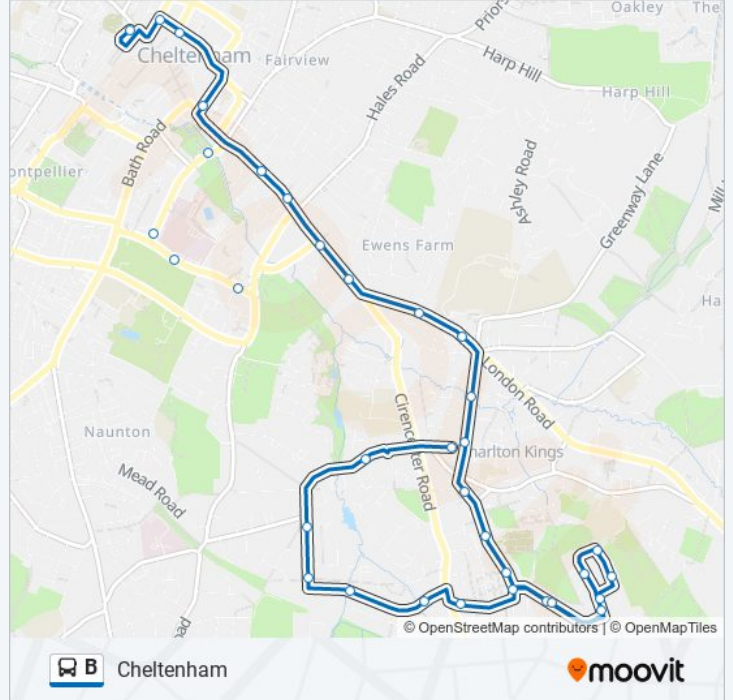

- Post Office, Charlton Kings
- Newcourt Road, Moorend
- Greenhills Road, Moorend
- Bafford Approach, Moorend
- Stockton Close, Moorend
- Branch Hill Rise, Moorend
- Garden Road, Charlton Kings
- Beeches Road, Charlton Kings
- Ravensgate Road, Little Herberts
- Ash Close, the Beeches
- Larch Close, the Beeches
- Maple Drive, the Beeches
- Cherry Avenue, the Beeches
- Cherry Avenue, the Beeches
- Ravensgate Road, Little Herberts
- Sappercombe Lane, Charlton Kings
- Cemetery, Little Herberts
- St Mary's Church, Charlton Kings

B bus Info

Direction: Cheltenham

Stops: 31

Trip Duration: 30 min

Line Summary:

Nisa, Charlton Kings

Copt Elm Close, Charlton Kings

Six Ways Shops, Charlton Kings

Charlton Court Road, Cheltenham

Beaufort Arms, Cheltenham

Sandford Mill Road, Cheltenham

Humphris Place, Charlton Park

Hospital Main Entrance, Cheltenham

General Hospital A&E, Cheltenham

Sandford Park, Cheltenham

St James Street, Cheltenham

John Lewis, Cheltenham

Pittville Street, Cheltenham

B bus time schedules and route maps are available in an offline PDF at moovitapp.com. Use the [Moovit App](#) to see live bus times, train schedule or subway schedule, and step-by-step directions for all public transit in South West.