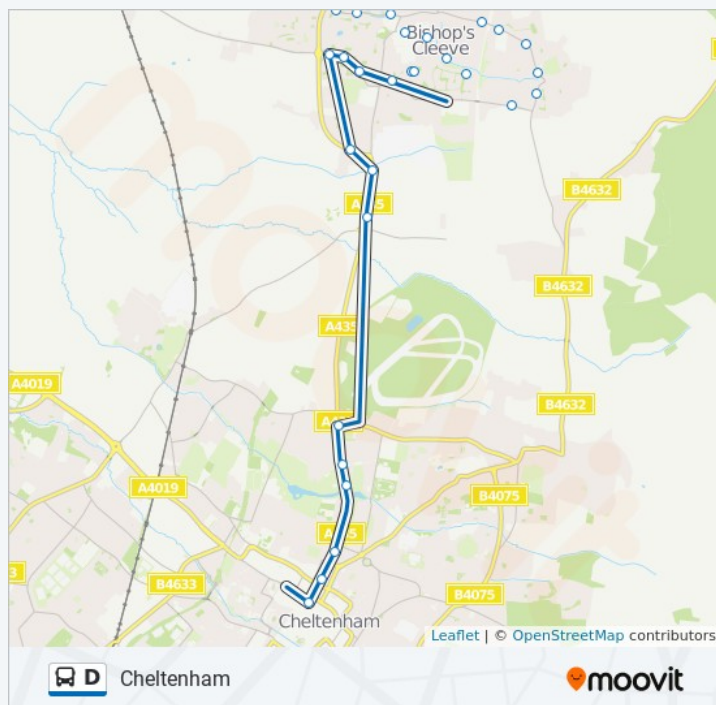

The Highgrove, Bishops Cleeve

Haycroft Close, Bishops Cleeve

Sweetbriar Close, Bishops Cleeve

The Nurseries, Bishops Cleeve

Smith's Industries North, Bishops Cleeve

Southam Lane, Bishops Cleeve

Racecourse Roundabout, Cheltenham

Direction: Cheltenham

Stops: 28

Trip Duration: 21 min

Line Summary:

Direction: Cheltenham

31 stops

[VIEW LINE SCHEDULE](#)

Buttermere Close, Hatherley