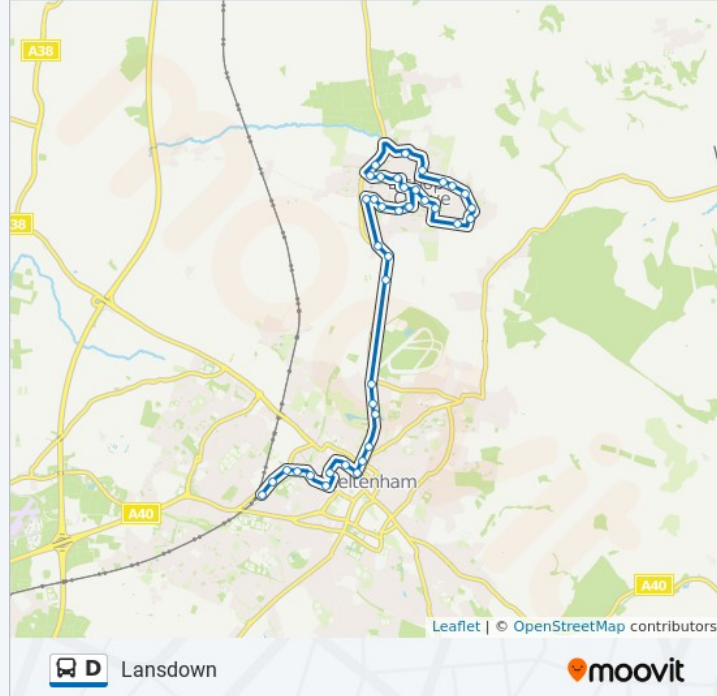

The Vineyards, Alstone

Cheltenham Spa Rail Stn, Lansdown

D bus time schedules and route maps are available in an offline PDF at moovitapp.com. Use the [Moovit App](#) to see live bus times, train schedule or subway schedule, and step-by-step directions for all public transit in South West.