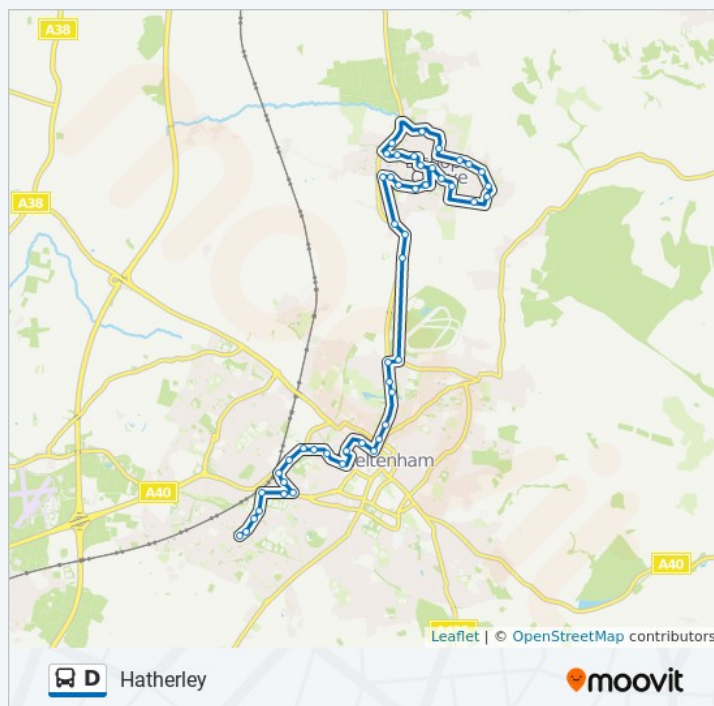

Jenner Court, Alstone

Friday

05:25 - 23:05

Saturday

00:05 - 23:05

D bus Info

Direction: Hatherley

Stops: 47

Trip Duration: 63 min

Line Summary:

King's Arms, Alstone

The Vineyards, Alstone

Cheltenham Spa Rail Stn, Lansdown

Queens Court, Lansdown

Christchurch Court, Lansdown

Police Headquarters, Lansdown