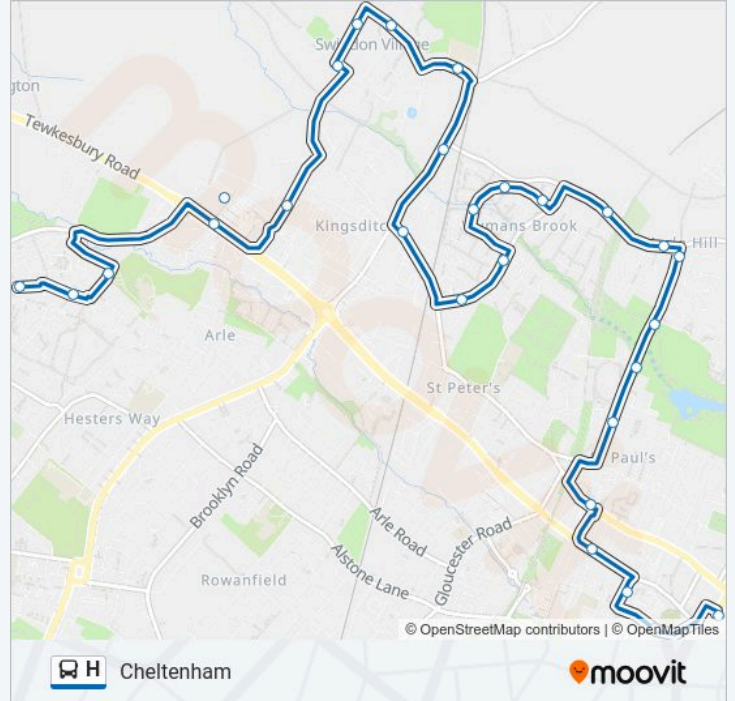

Recreation Centre, Marle Hill

Manser Street, Cheltenham

Medical Centre, Cheltenham

Grove Street, Cheltenham

Ambrose Street, Cheltenham

Clarence Street Arrival, Cheltenham

Pittville Street, Cheltenham

Direction: Kingsditch

26 stops

[VIEW LINE SCHEDULE](#)

Pittville Street, Cheltenham

High Street, Cheltenham

Francis Close Hall, Cheltenham

Medical Centre, Cheltenham

Folly Lane, Cheltenham

Manser Street, Cheltenham

Recreation Centre, Marle Hill

Albemarle Gate, Marle Hill

Paddocks Lane, Marle Hill

Tommy Taylor's Lane, Marle Hill

Golden Miller Road Footpath, Wymans Brook

Red Rower Close, Wymans Brook

Fortina Close, Wymans Brook

H bus Info

Direction: Kingsditch

Stops: 26

Trip Duration: 26 min

Line Summary:

Runnings Road, Kingsditch

Swindon Lane, Kingsditch

Primary School, Swindon Village