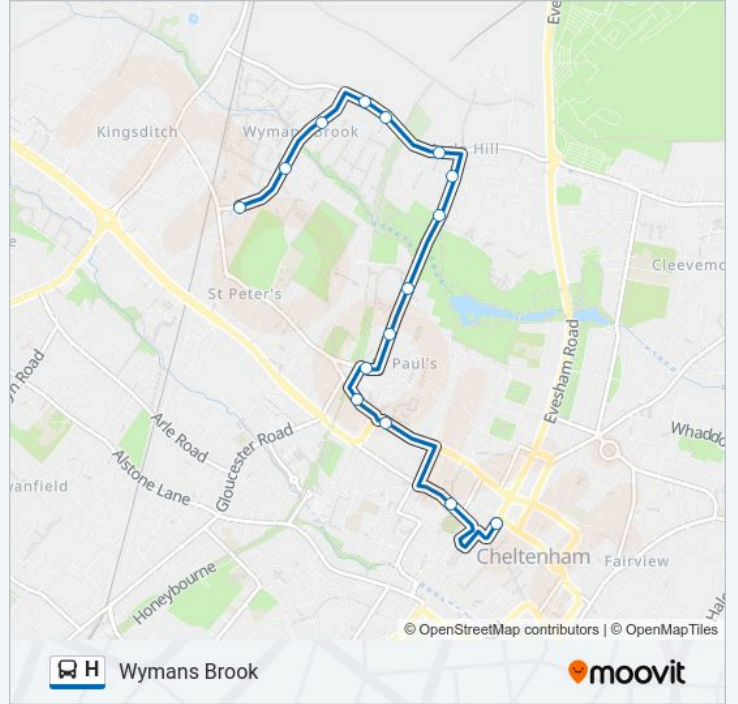

H bus Info

Direction: Kingsditch

Stops: 26

Trip Duration: 26 min

Line Summary:

Runnings Road, Kingsditch

Swindon Lane, Kingsditch

Primary School, Swindon Village

H bus Info

Direction: Kingsditch

Stops: 5

Trip Duration: 8 min

Line Summary:

Direction: Wymans Brook

15 stops

[VIEW LINE SCHEDULE](#)

- Pittville Street, Cheltenham
- High Street, Cheltenham
- Francis Close Hall, Cheltenham
- Medical Centre, Cheltenham
- Folly Lane, Cheltenham
- Manser Street, Cheltenham
- Recreation Centre, Marle Hill
- Albemarle Gate, Marle Hill
- Paddocks Lane, Marle Hill
- Tommy Taylor's Lane, Marle Hill
- Golden Miller Road Footpath, Wymans Brook
- Red Rower Close, Wymans Brook
- Roman Hackle Avenue, Wymans Brook
- Wymans Court Shops, Wymans Brook
- Stanwick Gardens, Wymans Brook

H bus Info

Direction: Wymans Brook

Stops: 15

Trip Duration: 12 min

Line Summary:

H bus time schedules and route maps are available in an offline PDF at moovitapp.com. Use the Moovit App to see live bus times, train schedule or subway schedule, and step-by-step directions for all public transit in South West.