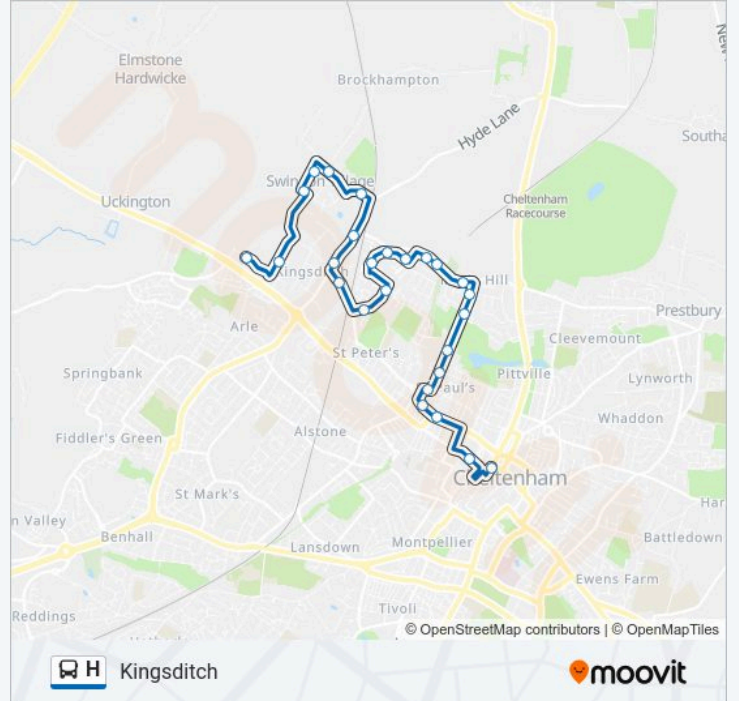

Recreation Centre, Marle Hill

Manser Street, Cheltenham

Medical Centre, Cheltenham

Grove Street, Cheltenham

Ambrose Street, Cheltenham

Clarence Street Arrival, Cheltenham

Pittville Street, Cheltenham

Direction: Kingsditch

H bus Info

Direction: Kingsditch

Stops: 26

Trip Duration: 26 min

Line Summary:

Runnings Road, Kingsditch

Swindon Lane, Kingsditch

Primary School, Swindon Village

The Firs, Swindon Village

Whitethorn Cottages, Swindon Village

Dark Lane, Swindon Village

Gallagher Retail Park, Kingsditch

Sainsbury'S, Kingsditch

Direction: Kingsditch

5 stops

[VIEW LINE SCHEDULE](#)

H bus Info

Direction: Kingsditch

Stops: 5

Trip Duration: 8 min

Line Summary:

Direction: Wymans Brook

15 stops

[VIEW LINE SCHEDULE](#)