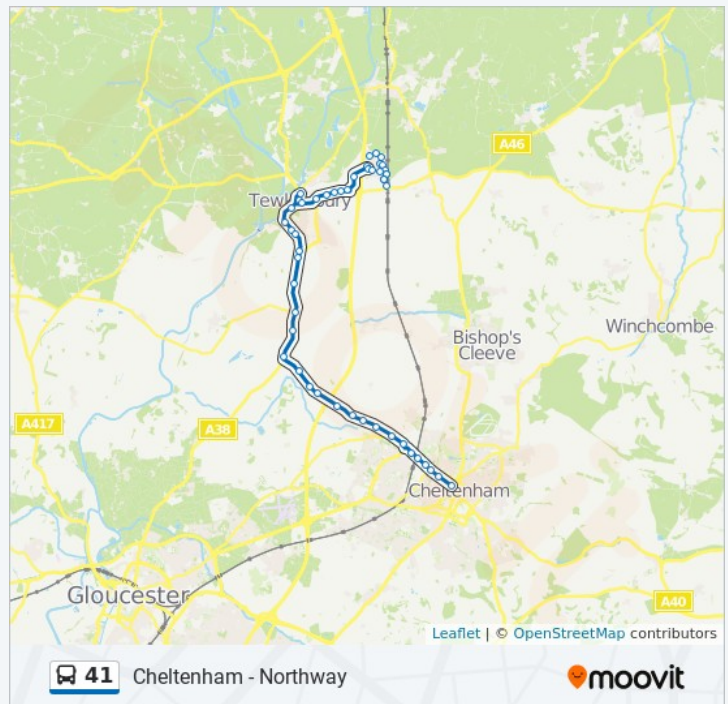

Direction: Northway

49 stops

[VIEW LINE SCHEDULE](#)

Clarence Street, Cheltenham
Grove Street, Cheltenham
Tesco, Cheltenham
Sun Street, Cheltenham
Homebase, Cheltenham
Moors Avenue, Cheltenham
Kingsditch Retail Park, Kingsditch
Sainsbury'S, Kingsditch
The Plant Centre, Uckington
Moat Lane, Uckington
Cooks Lane, Uckington
Withy Bridge Gardens, Uckington
Stanboro Lodge, Piffs Elm
The Gloucester Old Spot, Piffs Elm
Knightsbridge Lodge, Knightsbridge
Swan Inn, Coombe Hill
Walton Hill Farm, Deerhurst Walton
Highfield Trading Estate, Deerhurst Walton
Odessa Inn, Tredington
Equinox, Tewkesbury
Mowbray Avenue, Tewkesbury
Gupshill Manor, Tewkesbury
Abbot's Road, Tewkesbury
Council Offices, Tewkesbury
The Crescent, Tewkesbury
Roses Theatre, Tewkesbury
Stokes Court, Tewkesbury
Hospital, Tewkesbury
Morrisons, Mitton
Canterbury Leys, Newtown

41 bus Time Schedule

Northway Route Timetable:

Sunday	00:30 - 21:50
Monday	05:50 - 23:30
Tuesday	05:50 - 23:30
Wednesday	05:50 - 23:30
Thursday	05:50 - 23:30
Friday	05:50 - 23:30
Saturday	00:30 - 23:30

41 bus Info

Direction: Northway

Stops: 49

Trip Duration: 43 min

Line Summary: