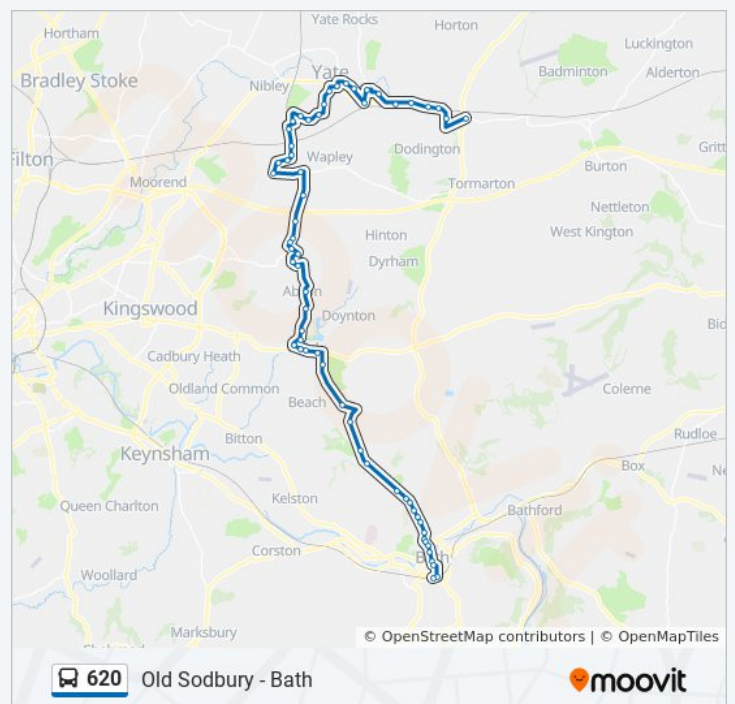

Alfred Street, Bath City Centre  
 Milsom Street, Bath City Centre  
 Grand Parade, Bath City Centre  
 Manvers Street, Bath City Centre  
 Bus Station, Bath City Centre

**Direction: Old Sodbury**

61 stops

**620 bus Time Schedule**

Old Sodbury Route Timetable:

Sunday	Not Operational
Monday	07:30 - 17:45
Tuesday	07:30 - 17:45
Wednesday	07:30 - 17:45
Thursday	07:30 - 17:45
Friday	07:30 - 17:45
Saturday	10:35 - 17:45

**620 bus Info**

**Direction:** Old Sodbury

**Stops:** 61

**Trip Duration:** 67 min

**Line Summary:**

Mendip View, Wick

Naishcombe Hill, Wick

Woodside Farm, Abson