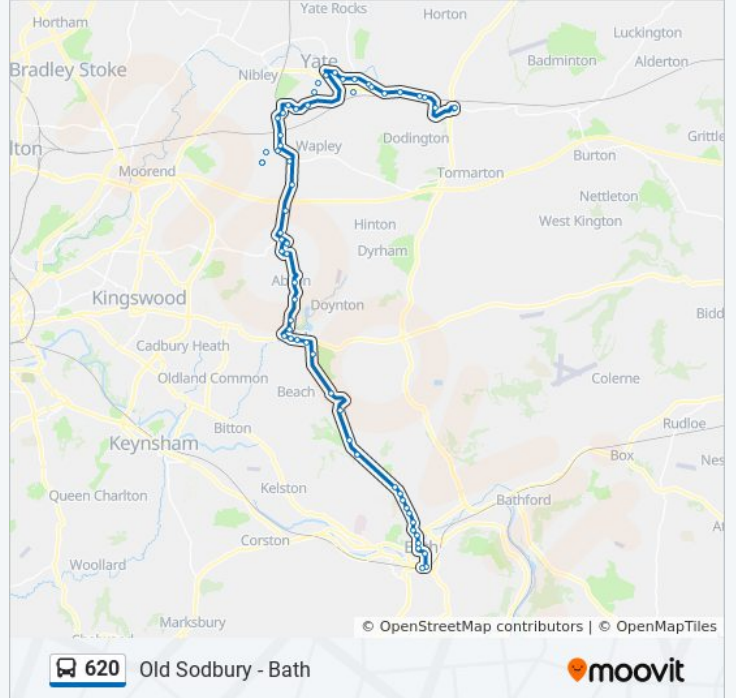

**Direction: Bath City Centre**

60 stops

[VIEW LINE SCHEDULE](#)

- The Cross Hands, Old Sodbury
- Camers, Old Sodbury
- The Dog Inn, Old Sodbury
- Commonmead Lane, Old Sodbury
- Colts Green, Chipping Sodbury
- The Bell Hotel, Chipping Sodbury
- Kingrove Crescent, Chipping Sodbury
- The Boot, Chipping Sodbury
- The Clock, Chipping Sodbury
- Chipping Sodbury School, Chipping Sodbury
- Bowling Hill, Chipping Sodbury
- The Ridge, Yate
- Shopping Centre, Yate
- Wentworth, Yate
- Sunningdale, Yate
- Bredon, Yate
- Abbotswood, Yate
- Pitchcombe, Yate
- Rodborough, Yate
- Nibley Turn, Westerleigh
- Wapley Turn, Westerleigh
- War Memorial, Westerleigh

**620 bus Info**

**Direction:** Bath City Centre

**Stops:** 60

**Trip Duration:** 67 min

**Line Summary:**

Mill Crescent, Westerleigh  
Broad Lane, Westerleigh  
Kidney Hill, Westerleigh  
Sunnybank, Westerleigh  
Westerleigh Hill Crossroads, Westerleigh  
Westerleigh Crematorium, Westerleigh  
Motorway Bridge, Pucklechurch  
Castle Road, Pucklechurch  
Pucklechurch Village Hall, Pucklechurch  
Maple Walk, Pucklechurch  
Kestrel Drive, Pucklechurch  
Goldfinch Way, Pucklechurch  
Abson Road, Abson  
Woodside Farm, Abson  
Naishcombe Hill, Wick  
Mendip View, Wick  
Church Road, Wick  
The Carpenters Arms, Wick  
The Rose And Crown, Wick  
Oldbury Lane, Wick  
Tracy Park, Wick  
Beach Farm Turn, Beach  
Battlefields, Lansdown  
Langridge Turn, Lansdown  
Blathwayt Arms, Lansdown  
Hamilton House, Ensleigh  
Lansdown Park, Ensleigh  
Kingswood School, Lansdown  
Hamilton Road, Lansdown  
Sion Road, Lansdown  
St Stephen's Church, Lansdown  
Ballance Street, Lansdown  
Belvedere, Lansdown

Alfred Street, Bath City Centre  
 Milsom Street, Bath City Centre  
 Grand Parade, Bath City Centre  
 Manvers Street, Bath City Centre  
 Bus Station, Bath City Centre

**Direction: Old Sodbury**

61 stops