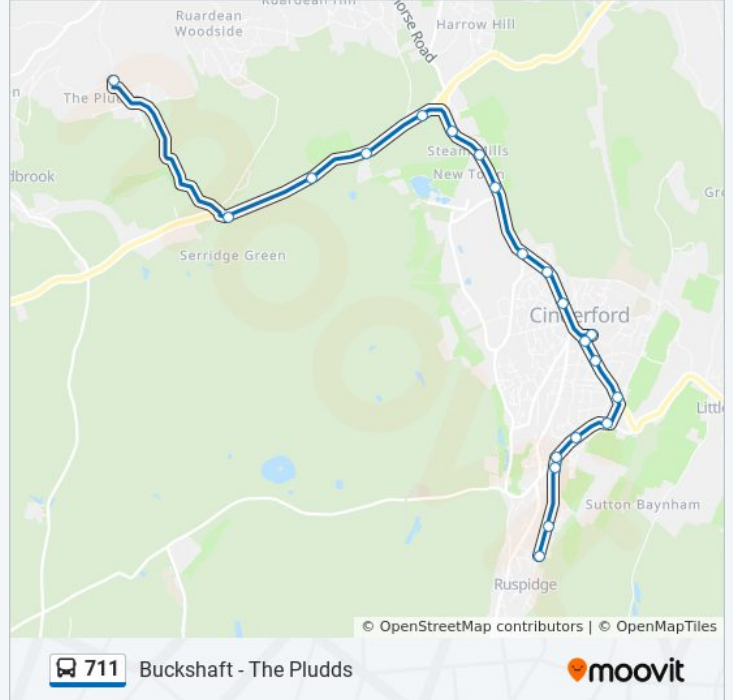

711 bus Info

Direction: The Pludds

Stops: 21

Trip Duration: 25 min

Line Summary:

The Delves, Brierley

Swan Inn, Brierley

Highbeech Road, the Pludds