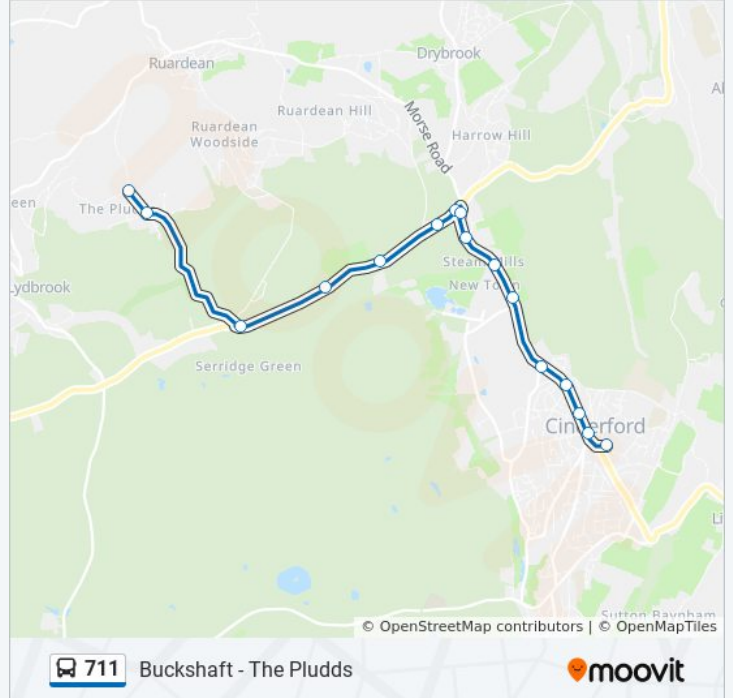

711 bus Info

Direction: Cinderford

Stops: 16

Trip Duration: 13 min

Line Summary:

Direction: Ruspidge

11 stops

[VIEW LINE SCHEDULE](#)

711 bus Info

Direction: The Pludds

Stops: 21

Trip Duration: 25 min

Line Summary:

The Delves, Brierley

Swan Inn, Brierley

Highbeech Road, the Pludds