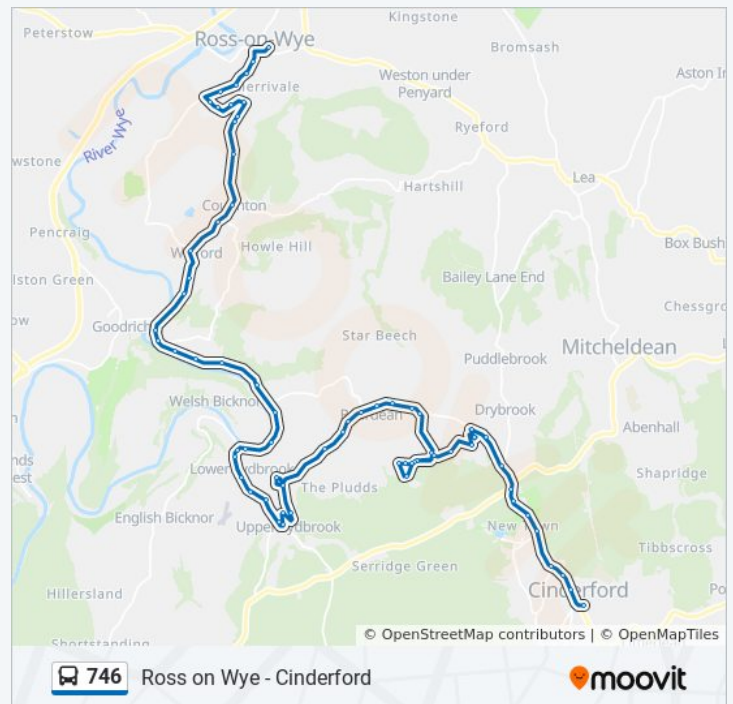

Line Summary:

Anchor Inn, Lower Lydbrook

British Legion Club, Lower Lydbrook

Jovial Colliers Inn, Upper Lydbrook

Recreation Ground, Upper Lydbrook

Holy Jesus Church, Upper Lydbrook

Church View, Upper Lydbrook