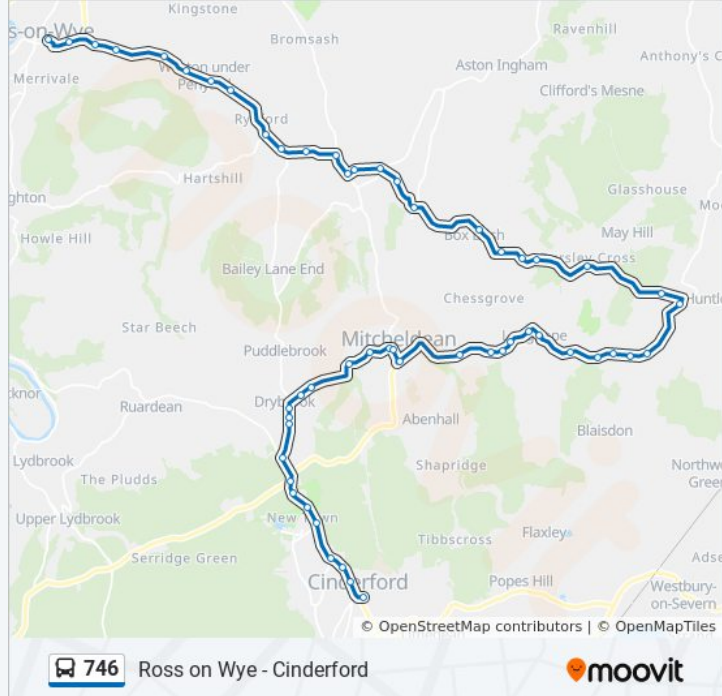

West Avenue, Drybrook

Hearts Of Oak, Drybrook

Primary School, Drybrook

Memorial Hall, Drybrook

Bridge Road, Nailbridge

The Branch, Nailbridge

Primary School, Steam Mills

Garage, Steam Mills

Industrial Estate, Cinderford

Forest Of Dean Community Hospital, Cinderford

Abbotswood Garage, Cinderford

Lidl Store, Cinderford

Bus Station, Cinderford

Direction: Cinderford

67 stops

[VIEW LINE SCHEDULE](#)