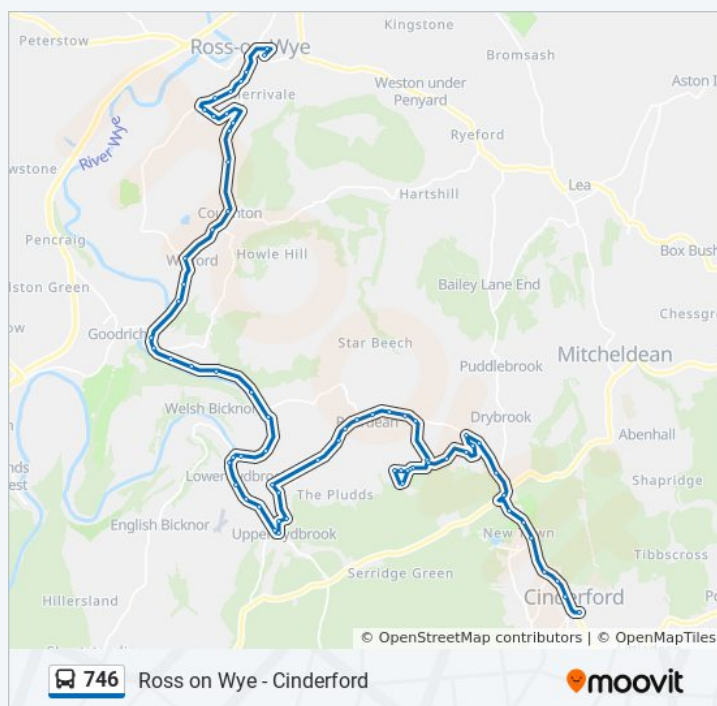

746 bus Time Schedule

Ross-On-Wye Route Timetable:

Sunday	Not Operational
Monday	13:15
Tuesday	13:15
Wednesday	13:15
Thursday	13:15
Friday	13:15
Saturday	13:15

746 bus Info

Direction: Ross-On-Wye

Stops: 67

Trip Duration: 50 min

Line Summary:

Old Police House, Ruardean

St John the Baptist, Ruardean

The Square, Ruardean

The Maltings, Ruardean

The Pludds Turn, Ruardean

Cidermill, Joys Green