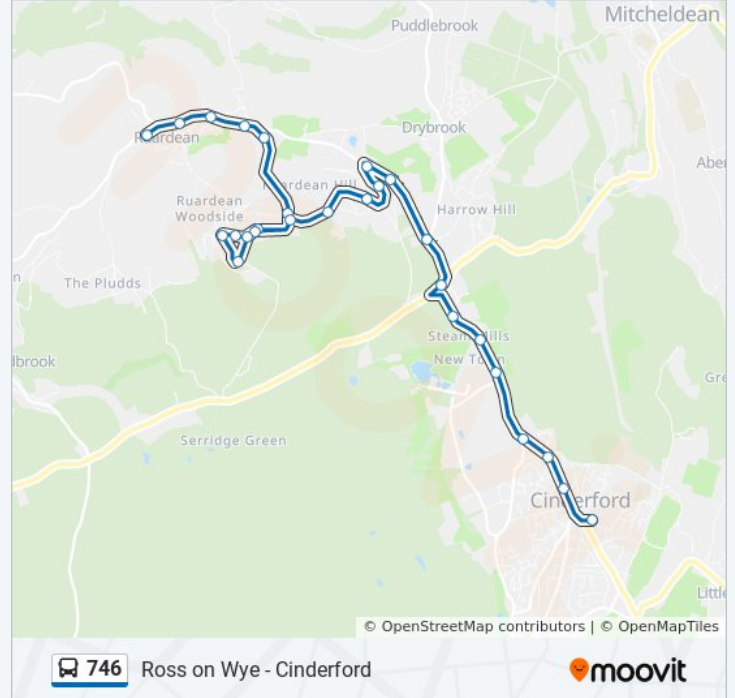

746 bus Info

Direction: Ruardean

Stops: 27

Trip Duration: 19 min

Line Summary:

Memorial Hall, Ruardean Woodside

Roebuck Meadows, Ruardean Woodside

Post Office, Ruardean Woodside

Tump Farm, Crooked End

Methodist Church, Crooked End

Old Police House, Ruardean

St John the Baptist, Ruardean

The Square, Ruardean

746 bus time schedules and route maps are available in an offline PDF at moovitapp.com. Use the [Moovit App](#) to see live bus times, train schedule or subway schedule, and step-by-step directions for all public transit in South West.