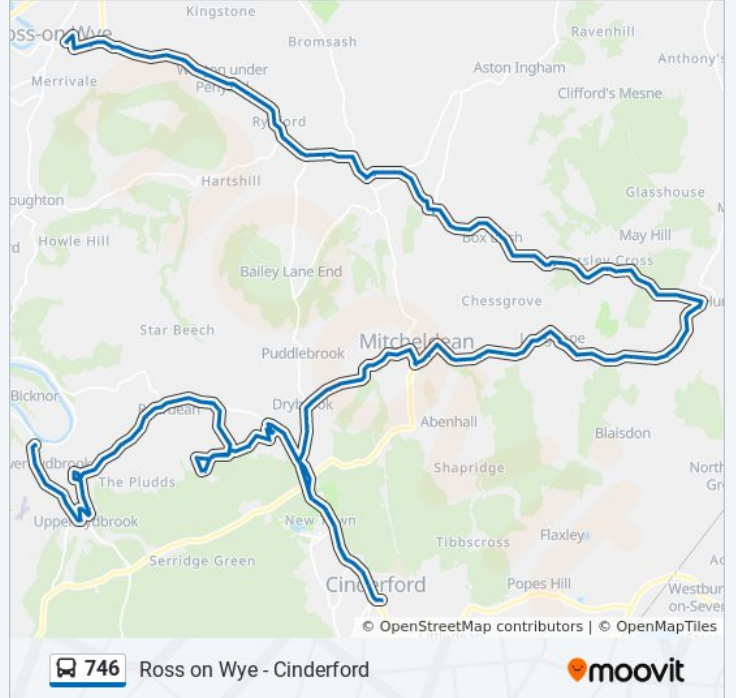

The Square, Ruardean

St John's the Baptist, Ruardean

Old Police House, Ruardean

Methodist Church, Crooked End

Tump Farm, Crooked End

746 bus Time Schedule

Ross-On-Wye Route Timetable:

Sunday	Not Operational
Monday	08:50
Tuesday	08:50
Wednesday	08:50
Thursday	08:50
Friday	08:50
Saturday	08:50

746 bus Info

Direction: Ross-On-Wye

Stops: 95

Trip Duration: 91 min

Line Summary:

Post Office, Ruardean Woodside
Roebuck Meadows, Ruardean Woodside
Woodside Primary School, Ruardean Woodside
Forest Road, Ruardean Woodside
Webley Road, Ruardean Woodside
Memorial Hall, Ruardean Woodside
Roebuck Meadows, Ruardean Woodside
Farm Tump Crossroads, Ruardean Woodside
Recreation Ground, Ruardean Hill
Ridge Walk, Ruardean Hill
The Hollow North, Ruardean Hill
Nelson Arms, Ruardean Hill
Bents Lane, Ruardean Hill
Drybrook Road, Nailbridge
The Branch, Nailbridge
Primary School, Steam Mills
Garage, Steam Mills
Industrial Estate, Cinderford
Forest Of Dean Community Hospital, Cinderford
Abbotswood Garage, Cinderford
Lidl Store, Cinderford
Bus Station, Cinderford
Lidl Store, Cinderford
Abbotswood Garage, Cinderford
Forest Of Dean Community Hospital, Cinderford
Industrial Estate, Cinderford
Garage, Steam Mills
Primary School, Steam Mills
Drybrook Road, Nailbridge
Bridge Road, Nailbridge
Memorial Hall, Drybrook
Primary School, Drybrook
Hearts Of Oak, Drybrook