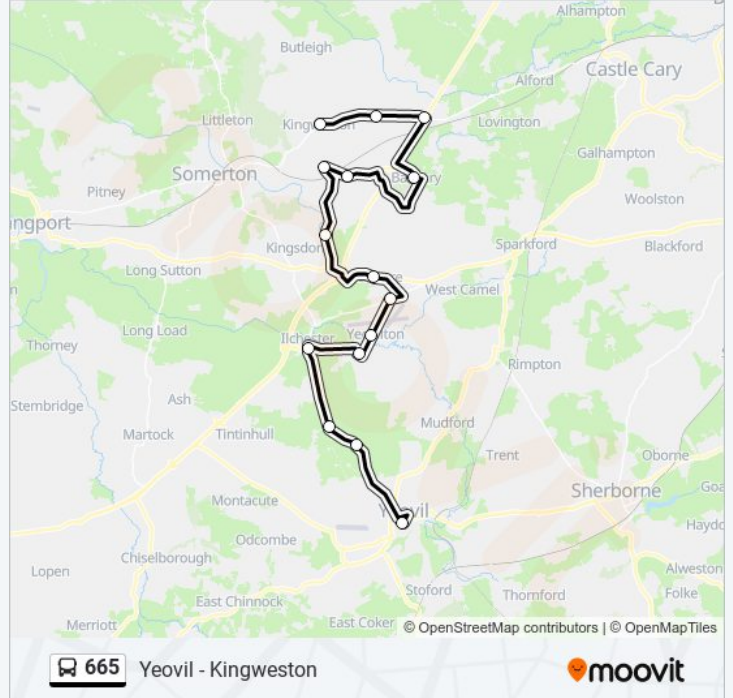

 **665**

Yeovil - Kingweston

[Get The App](#)

The 665 bus line (Yeovil - Kingweston) has 2 routes. For regular weekdays, their operation hours are:

(1) Kingweston: 12:45(2) Yeovil: 09:30

Use the Moovit App to find the closest 665 bus station near you and find out when is the next 665 bus arriving.

665 bus Time Schedule

Kingweston Route Timetable:

Sunday	Not Operational
Monday	Not Operational
Tuesday	12:45
Wednesday	Not Operational
Thursday	Not Operational
Friday	12:45
Saturday	Not Operational

665 bus Info

Direction: Kingweston

Stops: 15

Trip Duration: 62 min

Line Summary:

Direction: Yeovil

15 stops

[VIEW LINE SCHEDULE](#)

- Lower Farm, Kingweston
- Mills Butchers Shop, Keinton Mandeville
- Lydford Cross Roads, Lydford-On-Fosse
- Main Street, Babcary
- Post Office, Charlton Adam
- Peddles Lane, Charlton Mackrell
- Lyte's Cary, Kingsdon
- Podimore Inn, Podimore
- Fleet Air Arm Museum, Stockwitch Cross
- Broadmeadows, Limington
- The Old Post Office, Limington
- Lyster Close, Ilchester
- Halfway House, Chilthorne Domer
- Yeovil Marsh
- The Borough, Yeovil

Direction: Yeovil

Stops: 15

Trip Duration: 62 min

Line Summary:

665 bus time schedules and route maps are available in an offline PDF at moovitapp.com. Use the [Moovit App](#) to see live bus times, train schedule or subway schedule, and step-by-step directions for all public transit in South West.