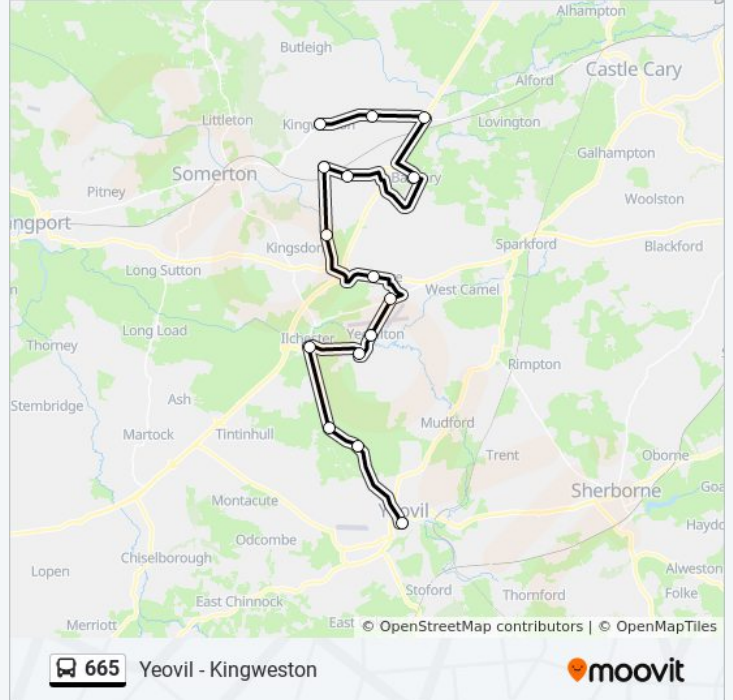

 **665**

Yeovil - Kingweston

[Get The App](#)

The 665 bus line (Yeovil - Kingweston) has 2 routes. For regular weekdays, their operation hours are:

(1) Kingweston: 12:45(2) Yeovil: 09:30

Use the Moovit App to find the closest 665 bus station near you and find out when is the next 665 bus arriving.

Direction: Kingweston

Stops: 15

Trip Duration: 62 min

Line Summary:

Direction: Yeovil

15 stops

[VIEW LINE SCHEDULE](#)

- Lower Farm, Kingweston
- Mills Butchers Shop, Keinton Mandeville
- Lydford Cross Roads, Lydford-On-Fosse
- Main Street, Babcary
- Post Office, Charlton Adam
- Peddles Lane, Charlton Mackrell
- Lyte's Cary, Kingsdon
- Podimore Inn, Podimore
- Fleet Air Arm Museum, Stockwitch Cross
- Broadmeadows, Limington
- The Old Post Office, Limington
- Lyster Close, Ilchester
- Halfway House, Chilthorne Domer
- Yeovil Marsh
- The Borough, Yeovil

Direction: Yeovil

Stops: 15

Trip Duration: 62 min

Line Summary:

665 bus time schedules and route maps are available in an offline PDF at moovitapp.com. Use the [Moovit App](#) to see live bus times, train schedule or subway schedule, and step-by-step directions for all public transit in South West.