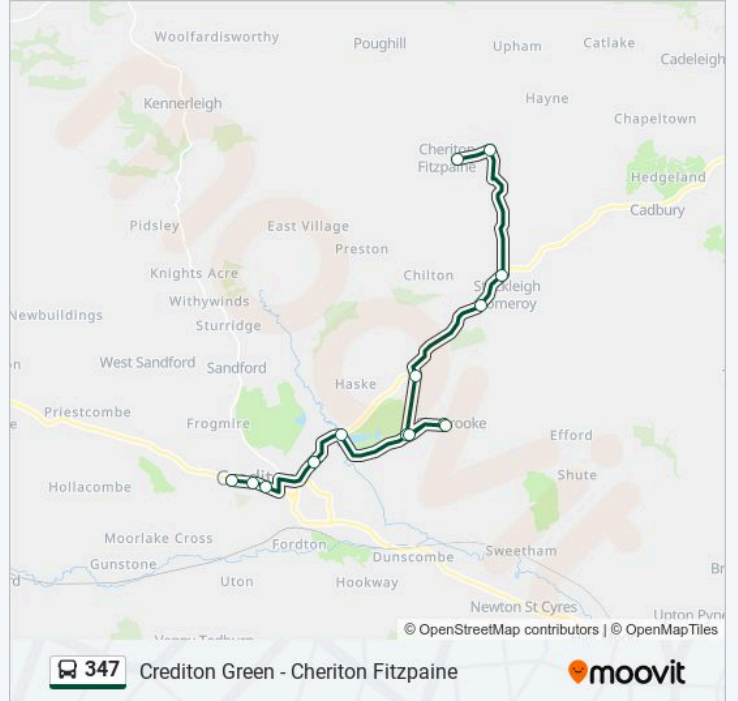

347 bus Info

Direction: Cheriton Fitzpaine

Stops: 15

Trip Duration: 28 min

Line Summary:

Direction: CREDITON

14 stops

[VIEW LINE SCHEDULE](#)

Memorial, Shobrooke

Creedy Bridge, CREDITON

Bramble Lane, CREDITON

Union Terrace, CREDITON

Lloyds Bank, CREDITON

Green, CREDITON

347 bus Time Schedule

CREDITON Route Timetable:

Sunday	Not Operational
Monday	10:27 - 13:32
Tuesday	09:32
Wednesday	Not Operational
Thursday	10:27 - 13:32
Friday	Not Operational
Saturday	Not Operational

347 bus Info

Direction: CREDITON

Stops: 14

Trip Duration: 28 min

Line Summary:

347 bus time schedules and route maps are available in an offline PDF at moovitapp.com. Use the Moovit App to see live bus times, train schedule or subway schedule, and step-by-step directions for all public transit in South West.