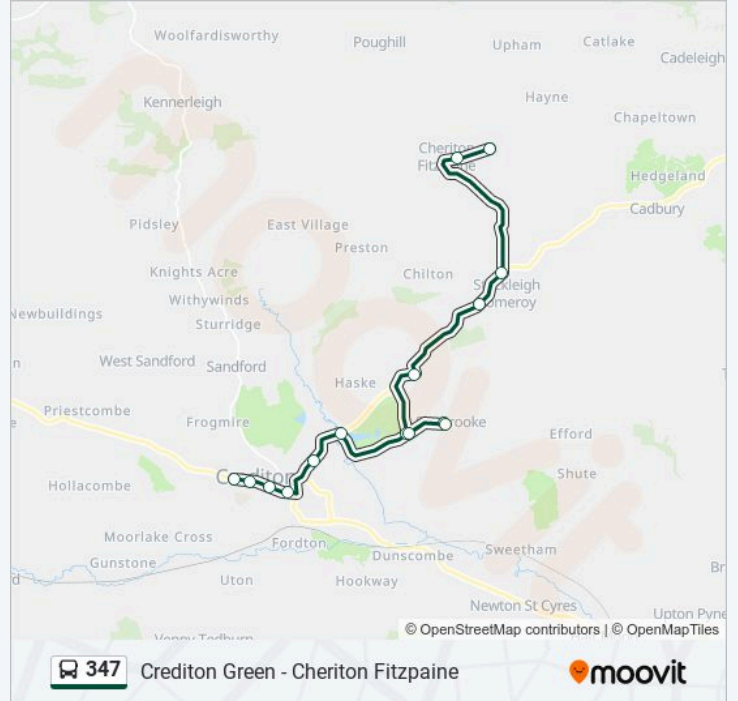

 347

Crediton Green - Cheriton Fitzpaine

Get The App

The 347 bus line (Crediton Green - Cheriton Fitzpaine) has 2 routes. For regular weekdays, their operation hours are:
 (1) Cheriton Fitzpaine: 10:05 - 13:05(2) Crediton: 10:27 - 13:32
 Use the Moovit App to find the closest 347 bus station near you and find out when is the next 347 bus arriving.

Direction: Cheriton Fitzpaine

15 stops

[VIEW LINE SCHEDULE](#)

- Green, Crediton
- Museum, Crediton
- Memorial, Crediton
- Snooker Hall, Crediton
- Bramble Lane, Crediton
- Creedy Bridge, Crediton
- Memorial, Shobrooke
- Red Lion, Shobrooke
- Red Lion, Shobrooke
- Memorial, Shobrooke
- Phone Box, Shobrooke
- Stockleigh Turn, Stockleigh Pomeroy
- Coffintree Cross, Stockleigh Pomeroy
- Shelter, Cheriton Fitzpaine
- White Cross, Cheriton Fitzpaine

347 bus Info

Direction: Cheriton Fitzpaine

Stops: 15

Trip Duration: 28 min

Line Summary:

Direction: CREDITON

14 stops

[VIEW LINE SCHEDULE](#)

Memorial, Shobrooke

Creedy Bridge, CREDITON

Bramble Lane, CREDITON

Union Terrace, CREDITON

Lloyds Bank, CREDITON

Green, CREDITON

347 bus Time Schedule

CREDITON Route Timetable: