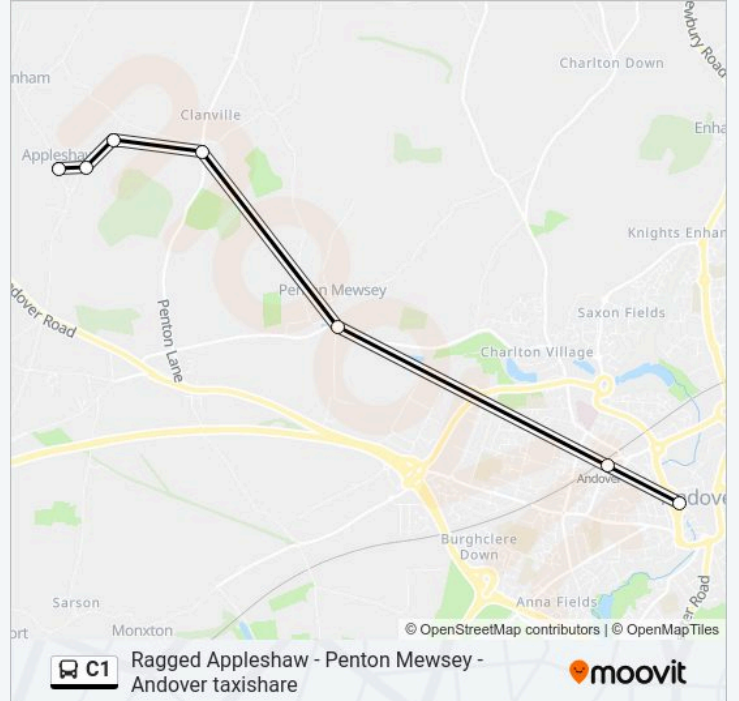

Use the Moovit App to find the closest C1 bus station near you and find out when is the next C1 bus arriving.

Direction: Andover

7 stops

[VIEW LINE SCHEDULE](#)

- West Park, Appleshaw
- Greensey, Ragged Appleshaw
- Appleshaw Dene, Ragged Appleshaw
- The Lion, Clanville
- Penton Bridge, Penton Mewsey
- Andover Station, Andover
- Bus Station, Andover

C1 bus Time Schedule

Andover Route Timetable:

Sunday	Not Operational
Monday	07:19
Tuesday	07:19
Wednesday	07:19
Thursday	07:19
Friday	07:19
Saturday	Not Operational

C1 bus Info

Direction: Andover

Stops: 7

Trip Duration: 21 min

Line Summary:

Direction: Appleshaw

7 stops

[VIEW LINE SCHEDULE](#)

Bus Station, Andover

Andover Station, Andover

Penton Bridge, Penton Mewsey

The Lion, Clanville

Appleshaw Dene, Ragged Appleshaw

Greensey, Ragged Appleshaw

West Park, Appleshaw

C1 bus Time Schedule

Appleshaw Route Timetable:

Sunday	Not Operational
Monday	18:00
Tuesday	18:00
Wednesday	18:00
Thursday	18:00
Friday	18:00
Saturday	Not Operational