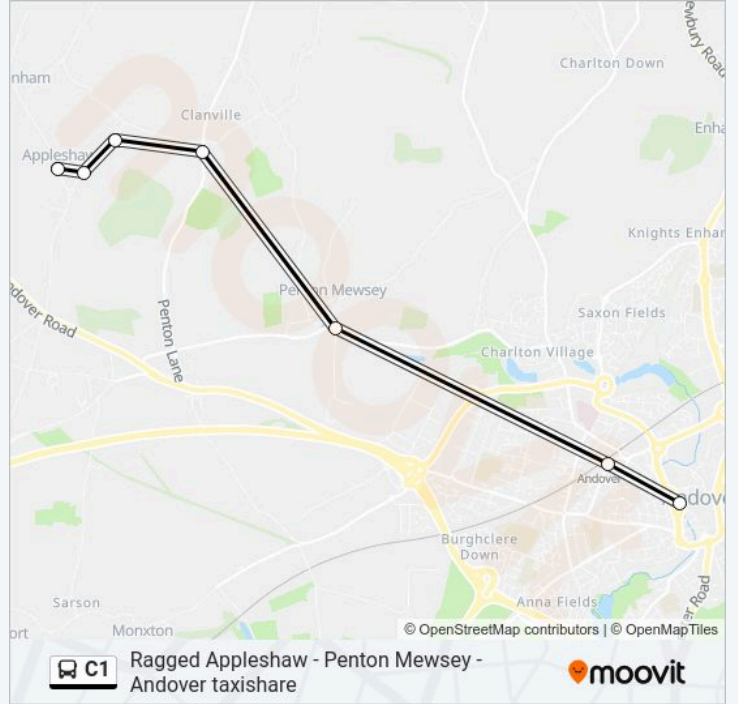

Use the Moovit App to find the closest C1 bus station near you and find out when is the next C1 bus arriving.

Direction: Andover

7 stops

[VIEW LINE SCHEDULE](#)

- West Park, Appleshaw
- Greensey, Ragged Appleshaw
- Appleshaw Dene, Ragged Appleshaw
- The Lion, Clanville
- Penton Bridge, Penton Mewsey
- Andover Station, Andover
- Bus Station, Andover

Line Summary:

Direction: Appleshaw

7 stops

[VIEW LINE SCHEDULE](#)

Bus Station, Andover

Andover Station, Andover

Penton Bridge, Penton Mewsey

The Lion, Clanville

Appleshaw Dene, Ragged Appleshaw

Greensey, Ragged Appleshaw

West Park, Appleshaw

C1 bus Time Schedule

Appleshaw Route Timetable:

Sunday	Not Operational
Monday	18:00
Tuesday	18:00
Wednesday	18:00
Thursday	18:00
Friday	18:00
Saturday	Not Operational

C1 bus Info

Direction: Appleshaw

Stops: 7

Trip Duration: 20 min

Line Summary:

C1 bus time schedules and route maps are available in an offline PDF at moovitapp.com. Use the Moovit App to see live bus times, train schedule or subway schedule, and step-by-step directions for all public transit in South West.