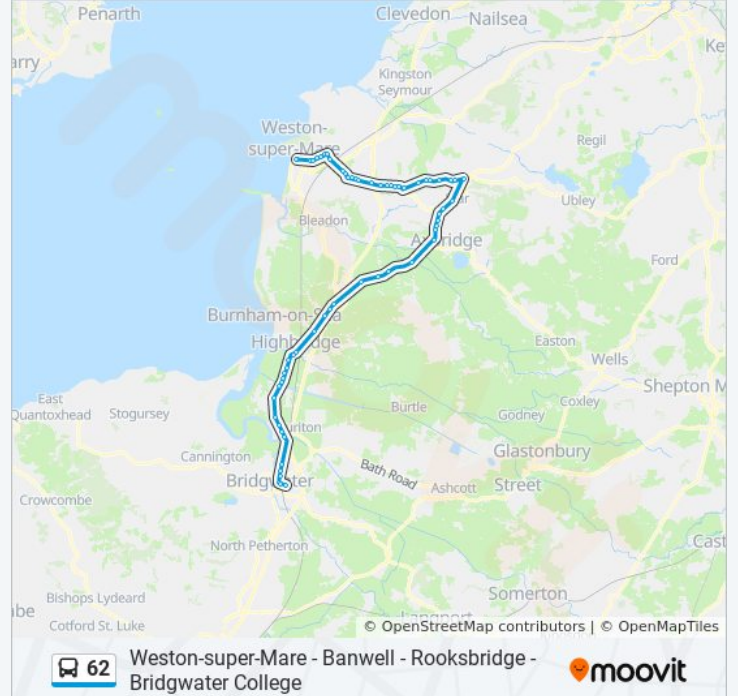

Kings Road Roundabout, Bridgwater

Trevor Road, Bridgwater

Bath Road, Bridgwater

Bridgwater College, Bridgwater

Direction: Weston-Super-Mare

52 stops

[VIEW LINE SCHEDULE](#)

Bridgwater College, Bridgwater