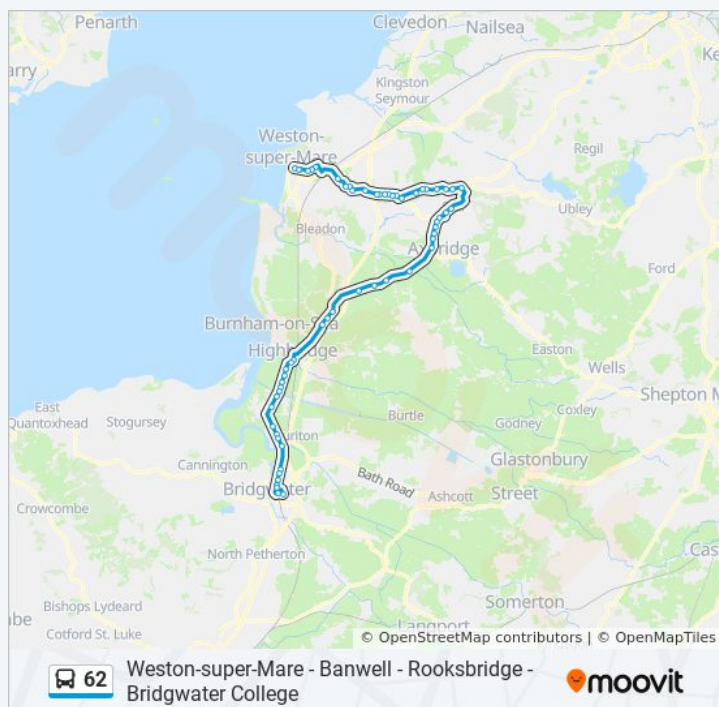

Winscombe Hill, Axbridge

Bridgewater Road, Hale Coombe

Fullers Lane, Sidcot

Playing Fields, Sidcot

Hillyfields, Winscombe

62 bus Time Schedule

Weston-Super-Mare Route Timetable:

Sunday	Not Operational
Monday	Not Operational
Tuesday	4:50 PM
Wednesday	4:50 PM
Thursday	4:50 PM
Friday	Not Operational
Saturday	Not Operational

62 bus Info

Direction: Weston-Super-Mare

Stops: 52

Trip Duration: 67 min

Line Summary:

Queensmead Court, Winscombe

Boadway Junction, Star

Nelson's Arms, Churchill