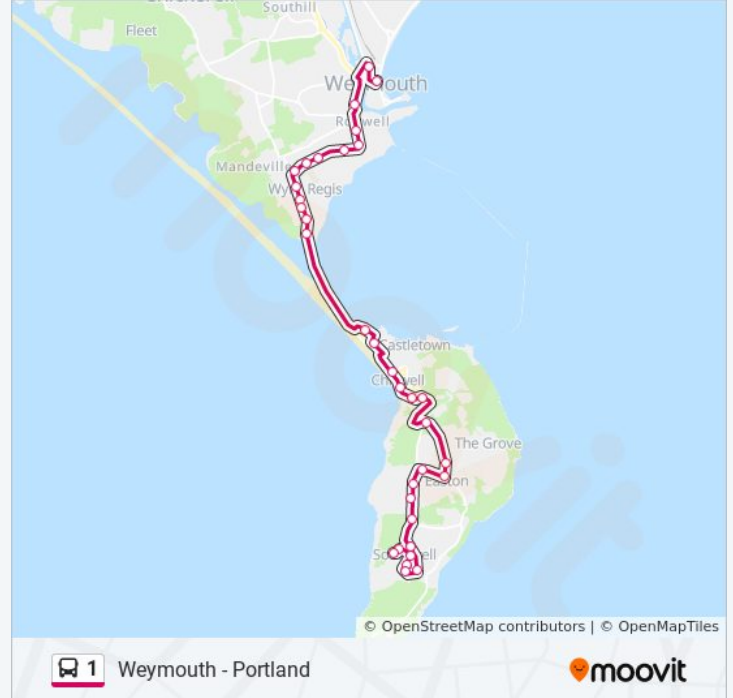

Mereside, Castletown

National Sailing Academy, Castletown

Chesil Beach Holiday Park, Wyke Regis

Lyndale Road, Wyke Regis

Langton Avenue, Wyke Regis

Hillbourne Road, Wyke Regis

The Wyke Smugglers, Wyke Regis

Foords Corner, Southlands

Rylands Lane, Southlands

Belfield Park Avenue, Southlands

Southlands Road, Southlands

Bincleaves Road, Southlands

Rodwell

Magistrates Court, Weymouth

Bus Garage, Weymouth

Kings Statue, Weymouth

1 bus time schedules and route maps are available in an offline PDF at moovitapp.com. Use the [Moovit App](#) to see live bus times, train schedule or subway schedule, and step-by-step directions for all public transit in South West.

[About Moovit](#) • [MaaS Solutions](#) • [Supported Countries](#) • [Mooviter Community](#)

© 2024 Moovit - All Rights Reserved

Check Live Arrival Times